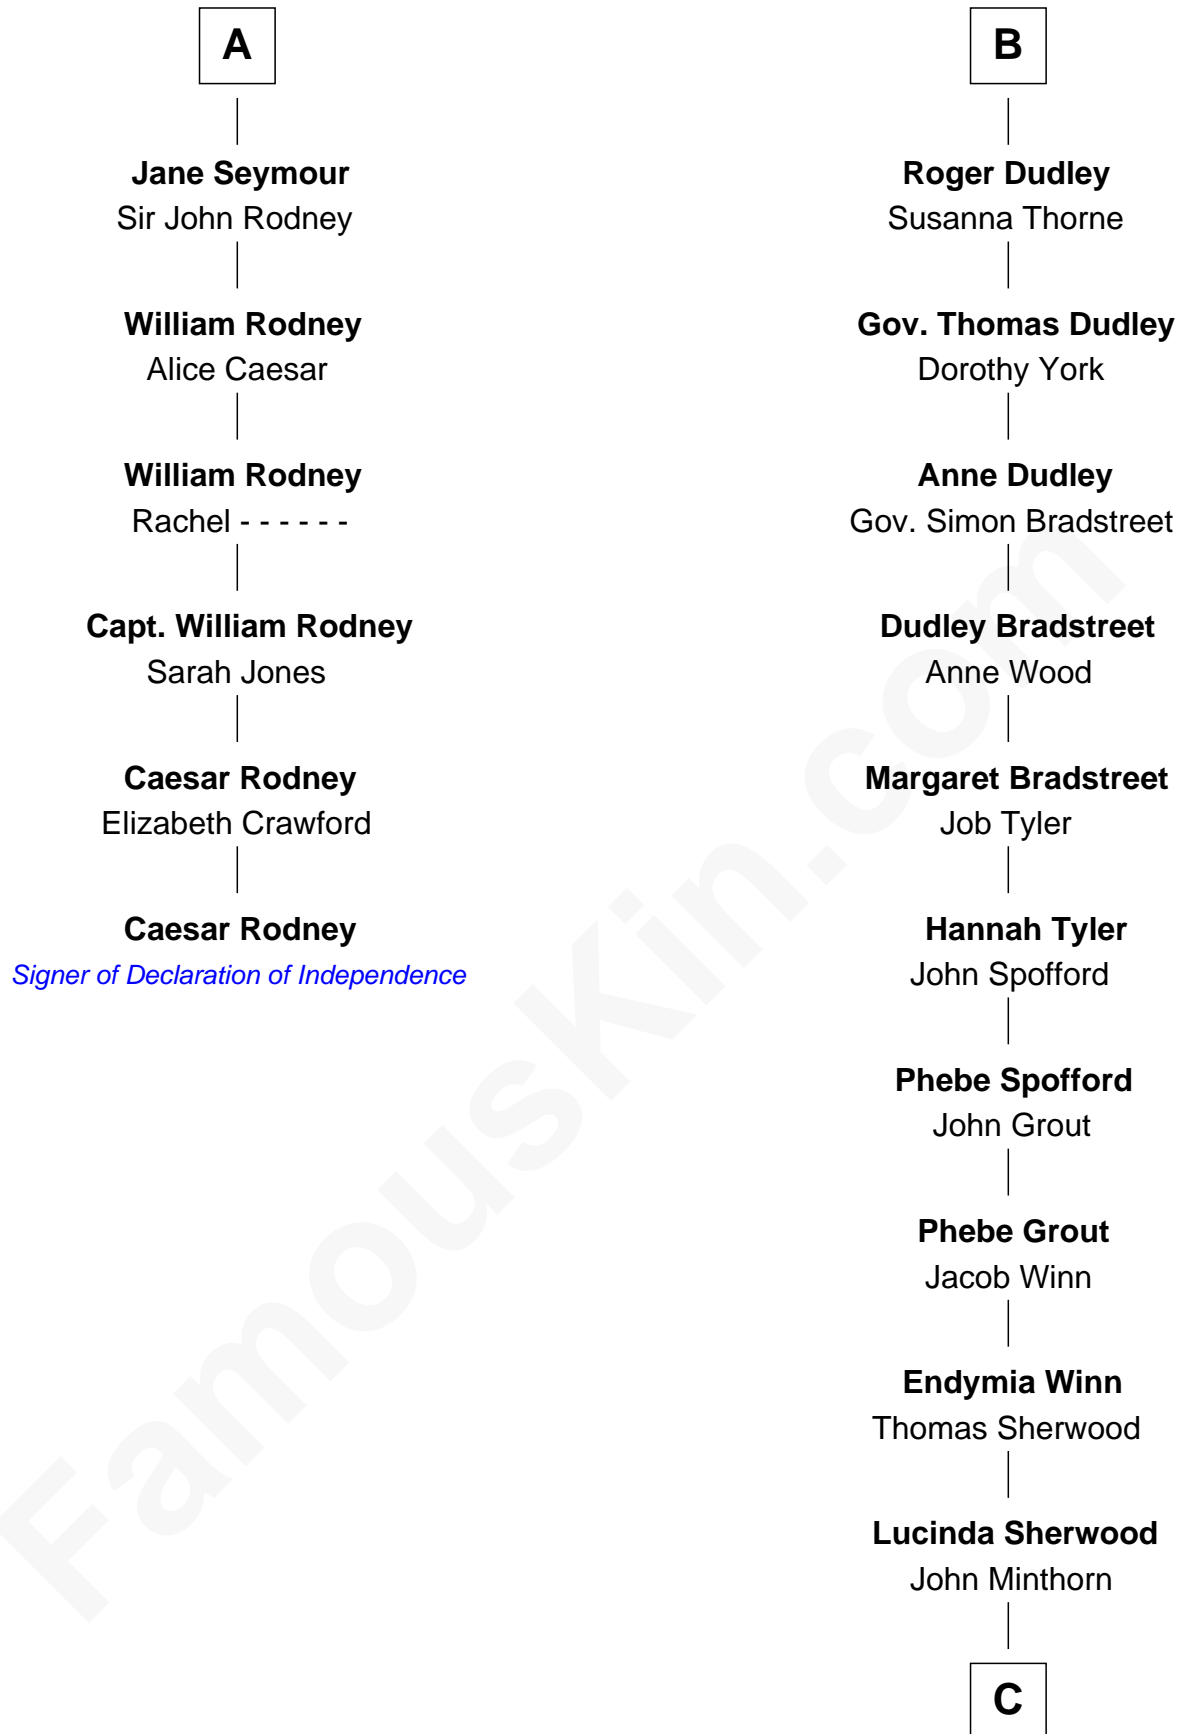

FamousKin.com

Relationship Chart of

Caesar Rodney

Signer of the Declaration of Independence

12th cousin 7 times removed of

Herbert Hoover

31st U.S. President

Sir Ralph de Neville

Cecily Willoughby

Sir Edward Sutton

Sir John Sutton

Cecily Grey

Sir Henry Dudley

----- Ashton

Probable

B