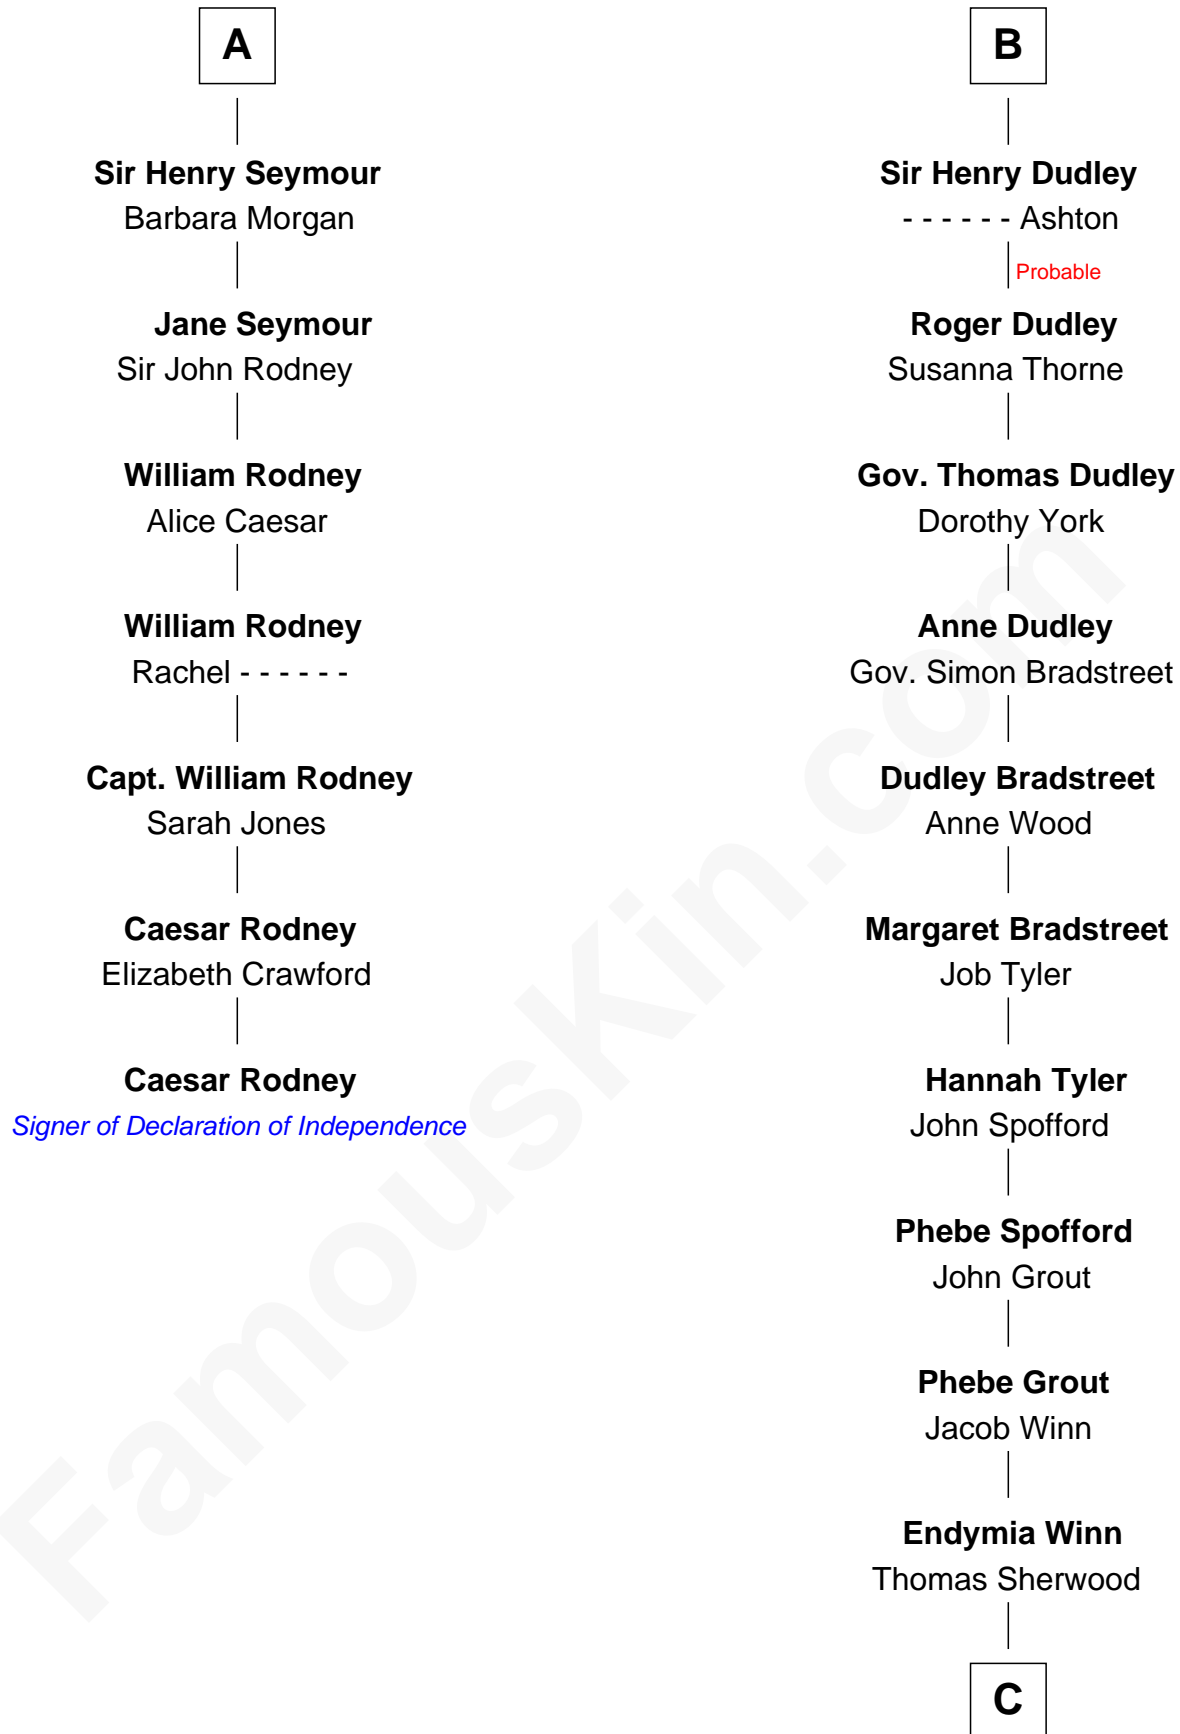

FamousKin.com

Relationship Chart of

Caesar Rodney

Signer of the Declaration of Independence

13th cousin 7 times removed of

Herbert Hoover

31st U.S. President

Henry Plantagenet

Eleanor Plantagenet

Richard Fitzalan

Alice Fitzalan

Sir Thomas de Holand

Eleanor Holand

Edward Cherleton

Joyce Cherleton

Sir John Tiptoft

Joyce Tiptoft

Sir Edmund Sutton

Sir Edward Sutton

Cecily Willoughby

Sir John Sutton

Cecily Grey

B

C

Lucinda Sherwood

John Minthorn

Theodore Minthorn

Mary Wasley

Hulda Randall Minthorn

Jessie Clark Hoover

Herbert Hoover

31st U.S. President