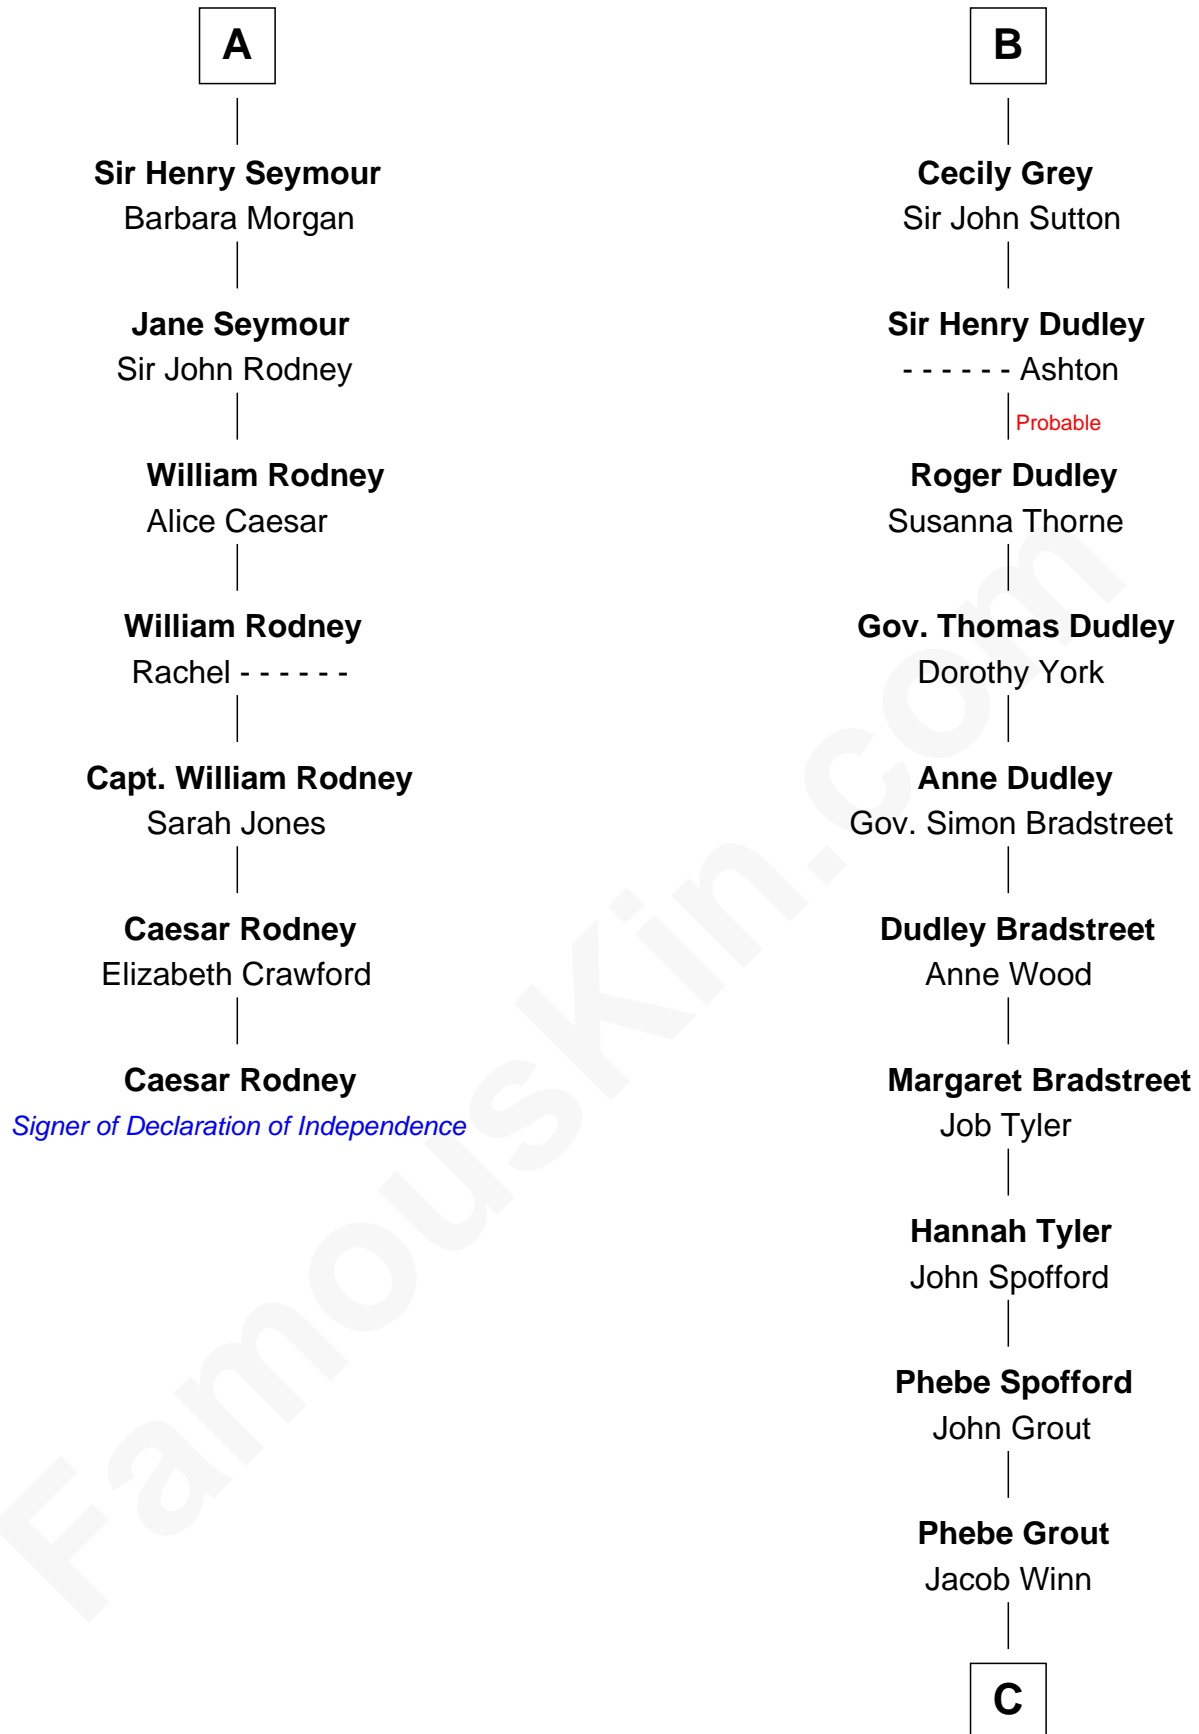

FamousKin.com

Relationship Chart of

Caesar Rodney

Signer of the Declaration of Independence

13th cousin 8 times removed of

Herbert Hoover

31st U.S. President

Bartholomew de Badlesmere

Margery de Badlesmere

Sir William de Ros

Thomas de Ros

Beatrice de Stafford

Margaret de Ros

Sir Reynold Grey

Margaret Grey

Sir William Bonville

William Bonville

Elizabeth Harington

William Bonville

Katherine Neville

Cecily Bonville

Thomas Grey

B

C