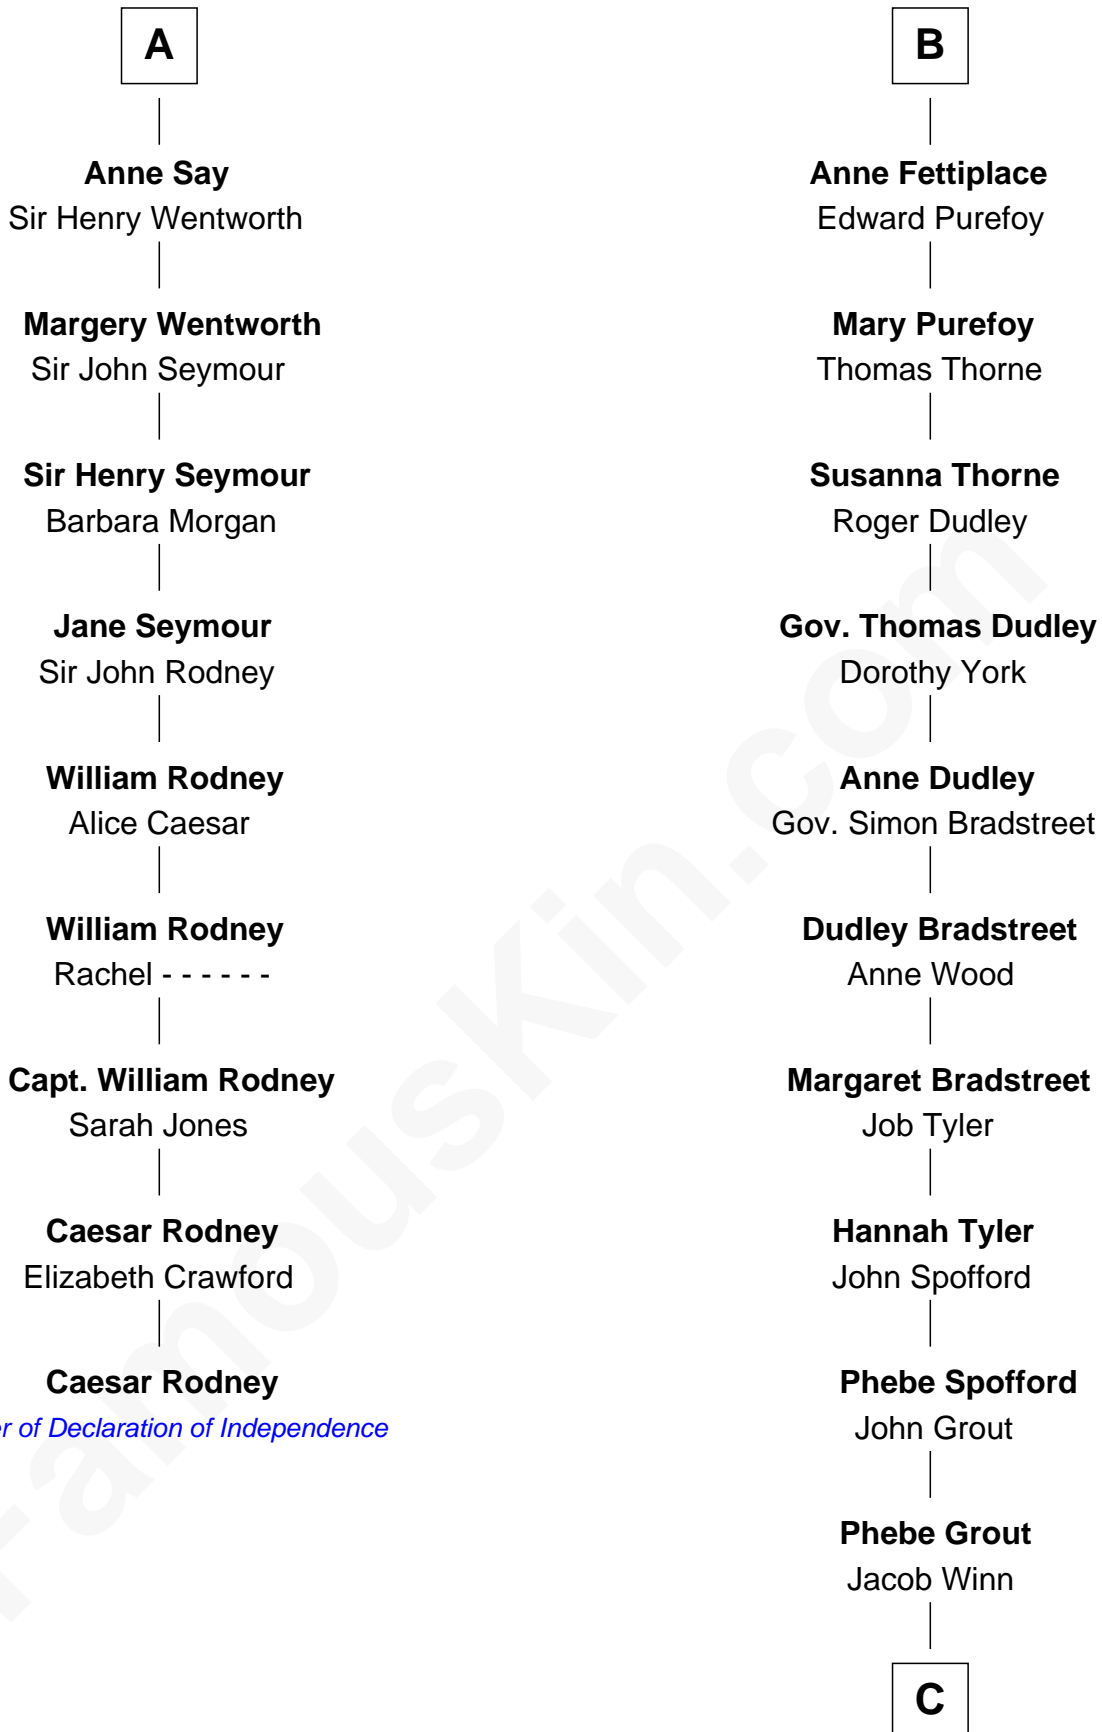

FamousKin.com

Relationship Chart of

Caesar Rodney

Signer of the Declaration of Independence

15th cousin 6 times removed of

Herbert Hoover

31st U.S. President

C