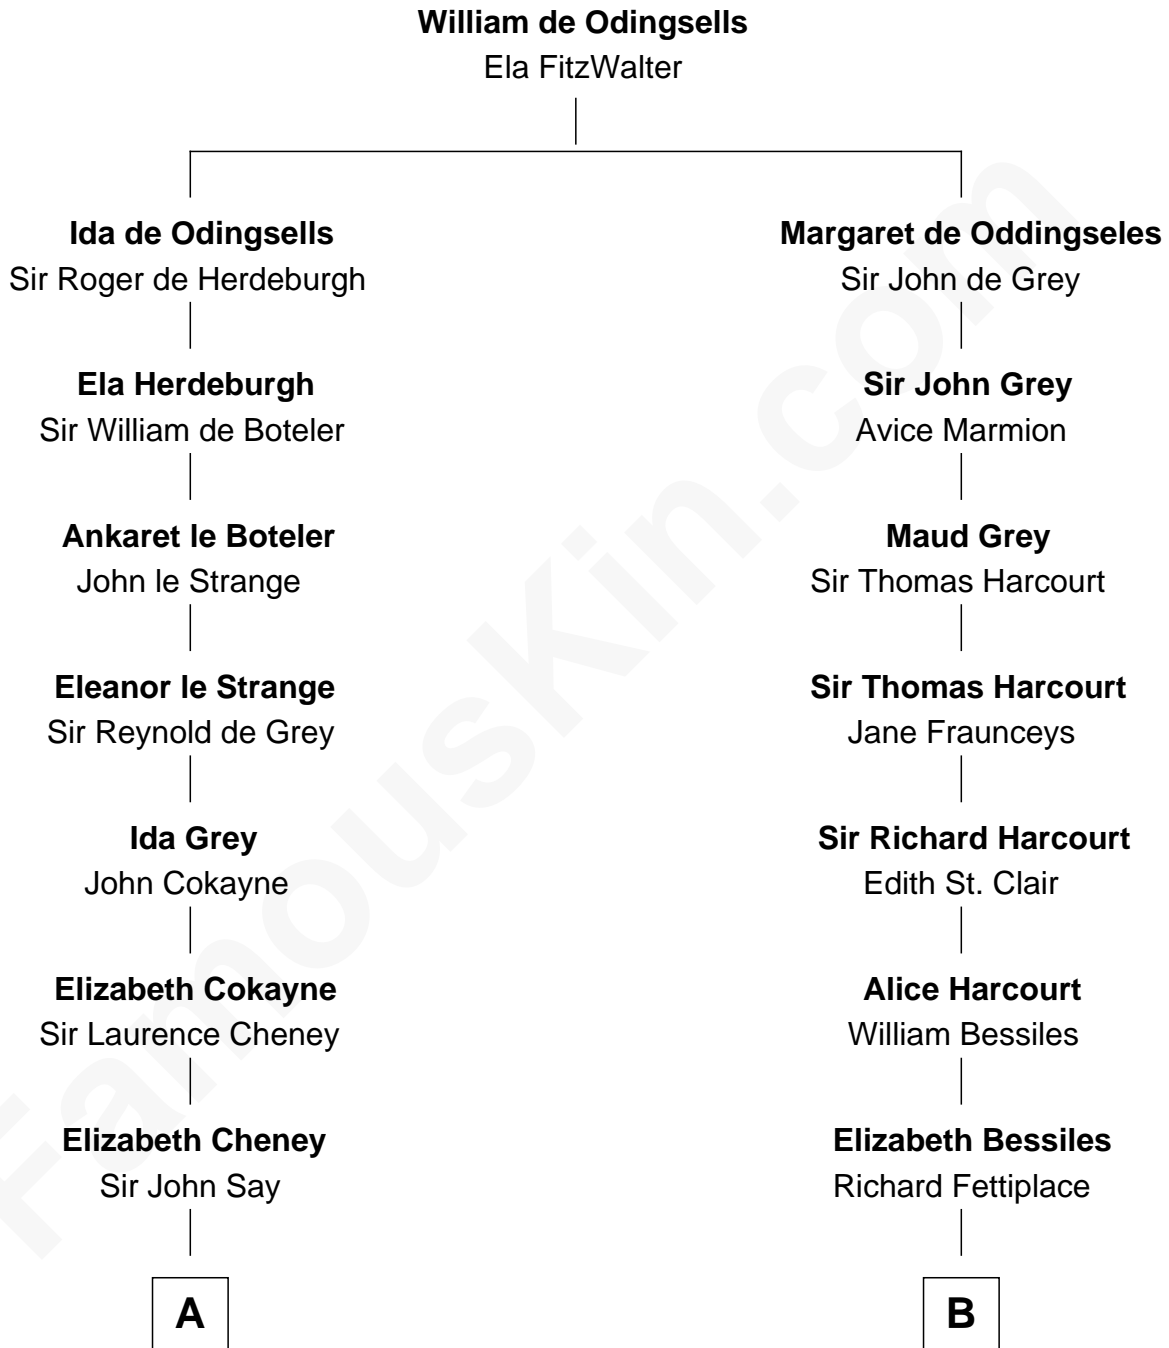

FamousKin.com

Relationship Chart of

Caesar Rodney

Signer of the Declaration of Independence

15th cousin 6 times removed of

Herbert Hoover

31st U.S. President

C

—
Endymia Winn

Thomas Sherwood

—
Lucinda Sherwood

John Minthorn

—
Theodore Minthorn

Mary Wasley

—
Hulda Randall Minthorn

Jessie Clark Hoover