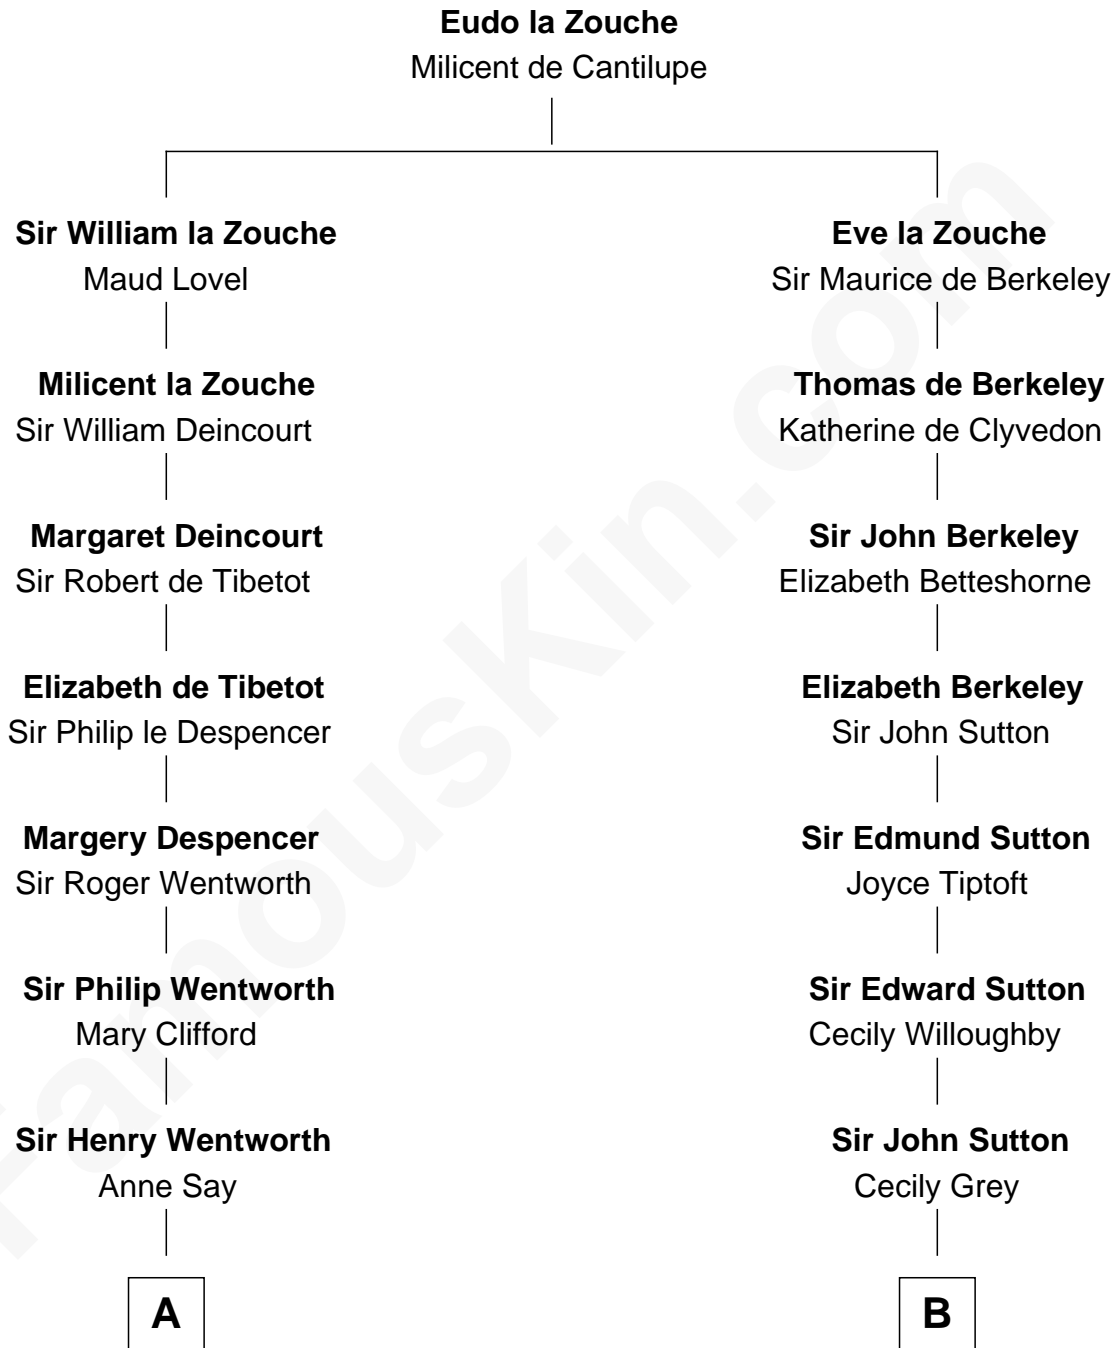

FamousKin.com

Relationship Chart of

Caesar Rodney

Signer of the Declaration of Independence

14th cousin 6 times removed of

Herbert Hoover

31st U.S. President

C

Lucinda Sherwood

John Minthorn

Theodore Minthorn

Mary Wasley

Hulda Randall Minthorn

Jessie Clark Hoover

Herbert Hoover

31st U.S. President