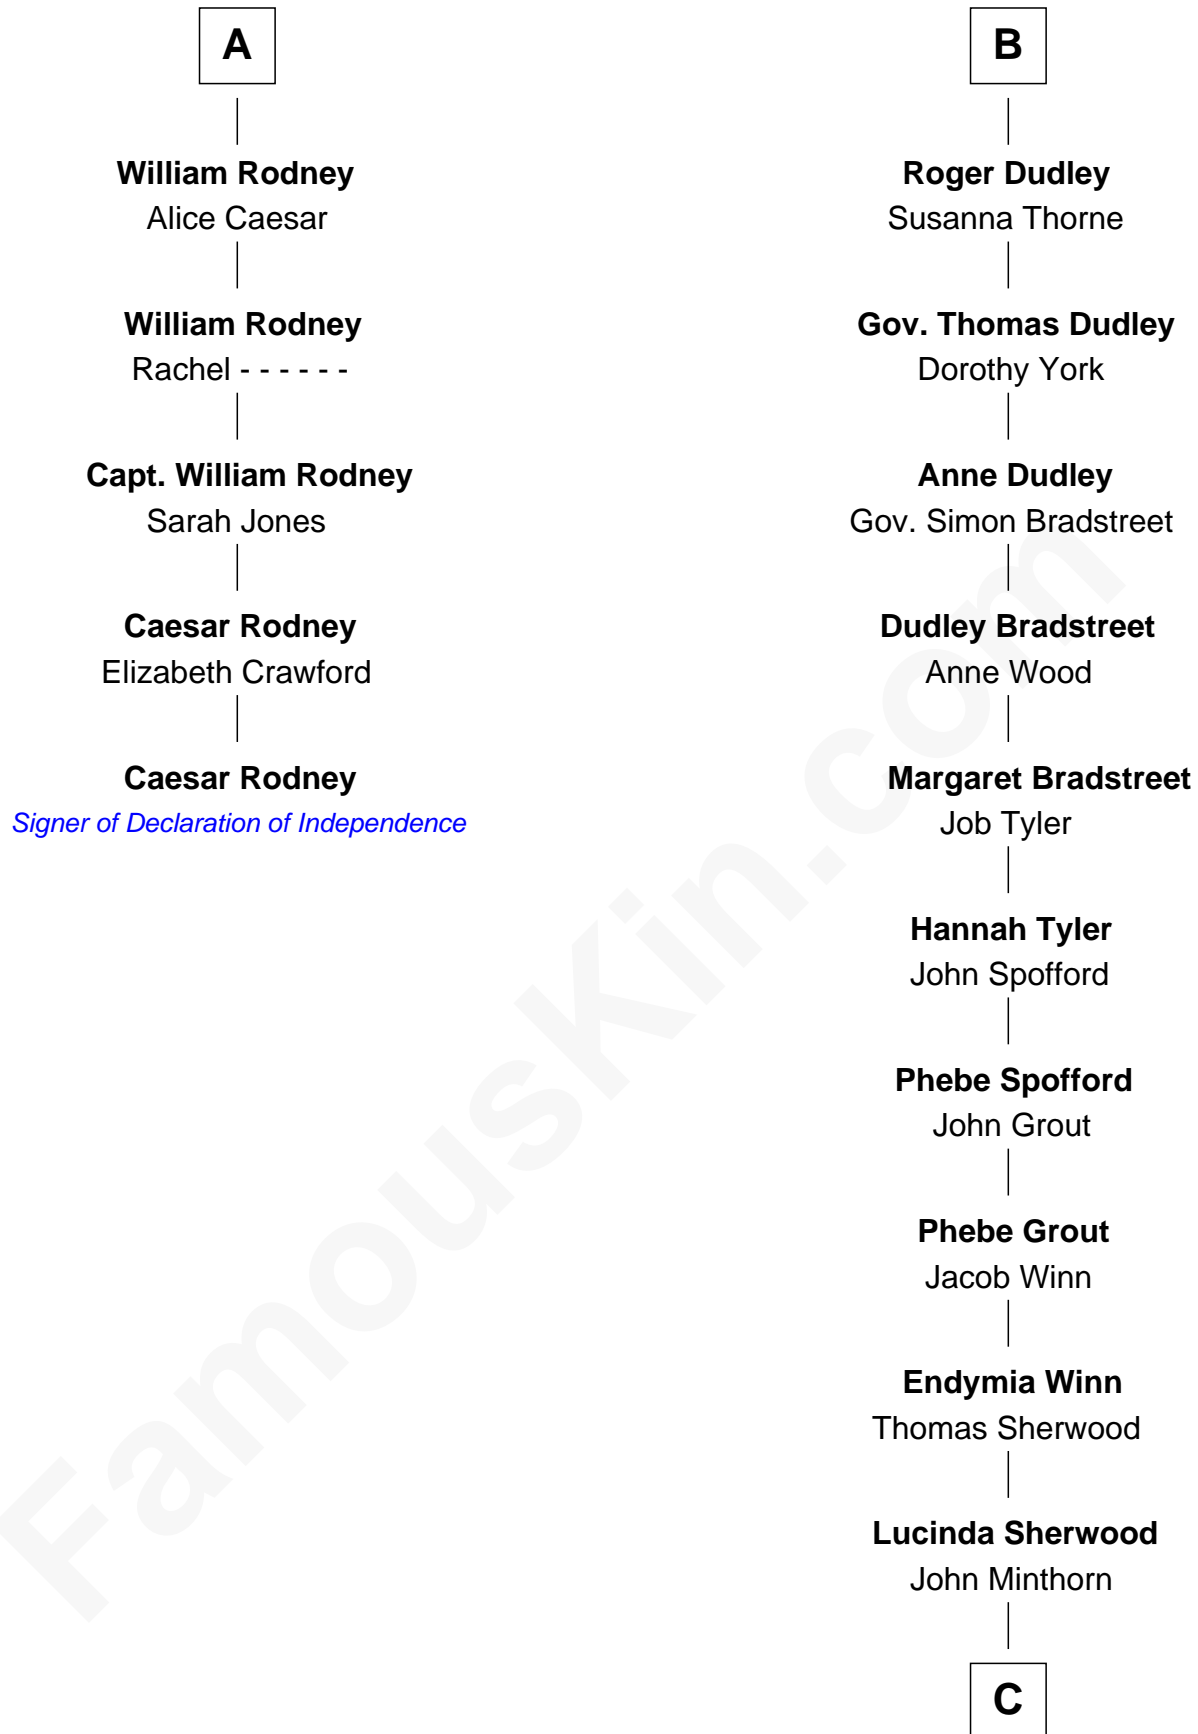

## Relationship Chart of Caesar Rodney

*Signer of the Declaration of Independence*

11th cousin 8 times removed of

**Herbert Hoover**

*31st U.S. President*

**C**

**Theodore Minthorn**

Mary Wasley

**Hulda Randall Minthorn**

Jessie Clark Hoover

**Herbert Hoover**

*31st U.S. President*

FamousKin.com