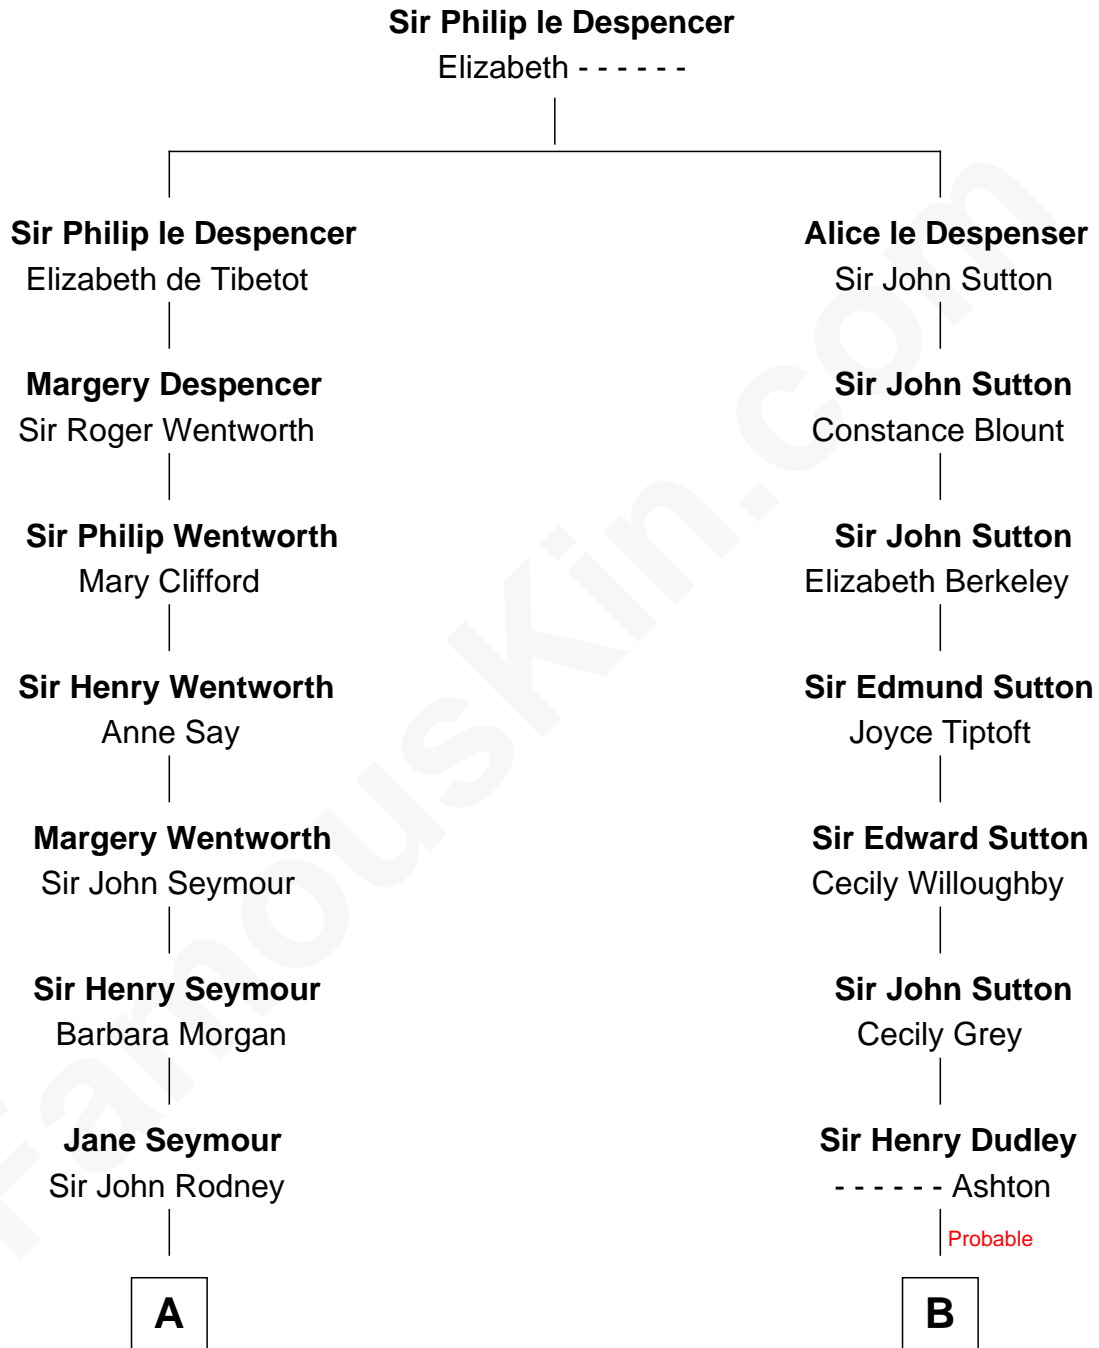

## Relationship Chart of Caesar Rodney

*Signer of the Declaration of Independence*

11th cousin 8 times removed of

**Herbert Hoover**

*31st U.S. President*

**C**

**Theodore Minthorn**

Mary Wasley

**Hulda Randall Minthorn**

Jessie Clark Hoover

**Herbert Hoover**

*31st U.S. President*

FamousKin.com