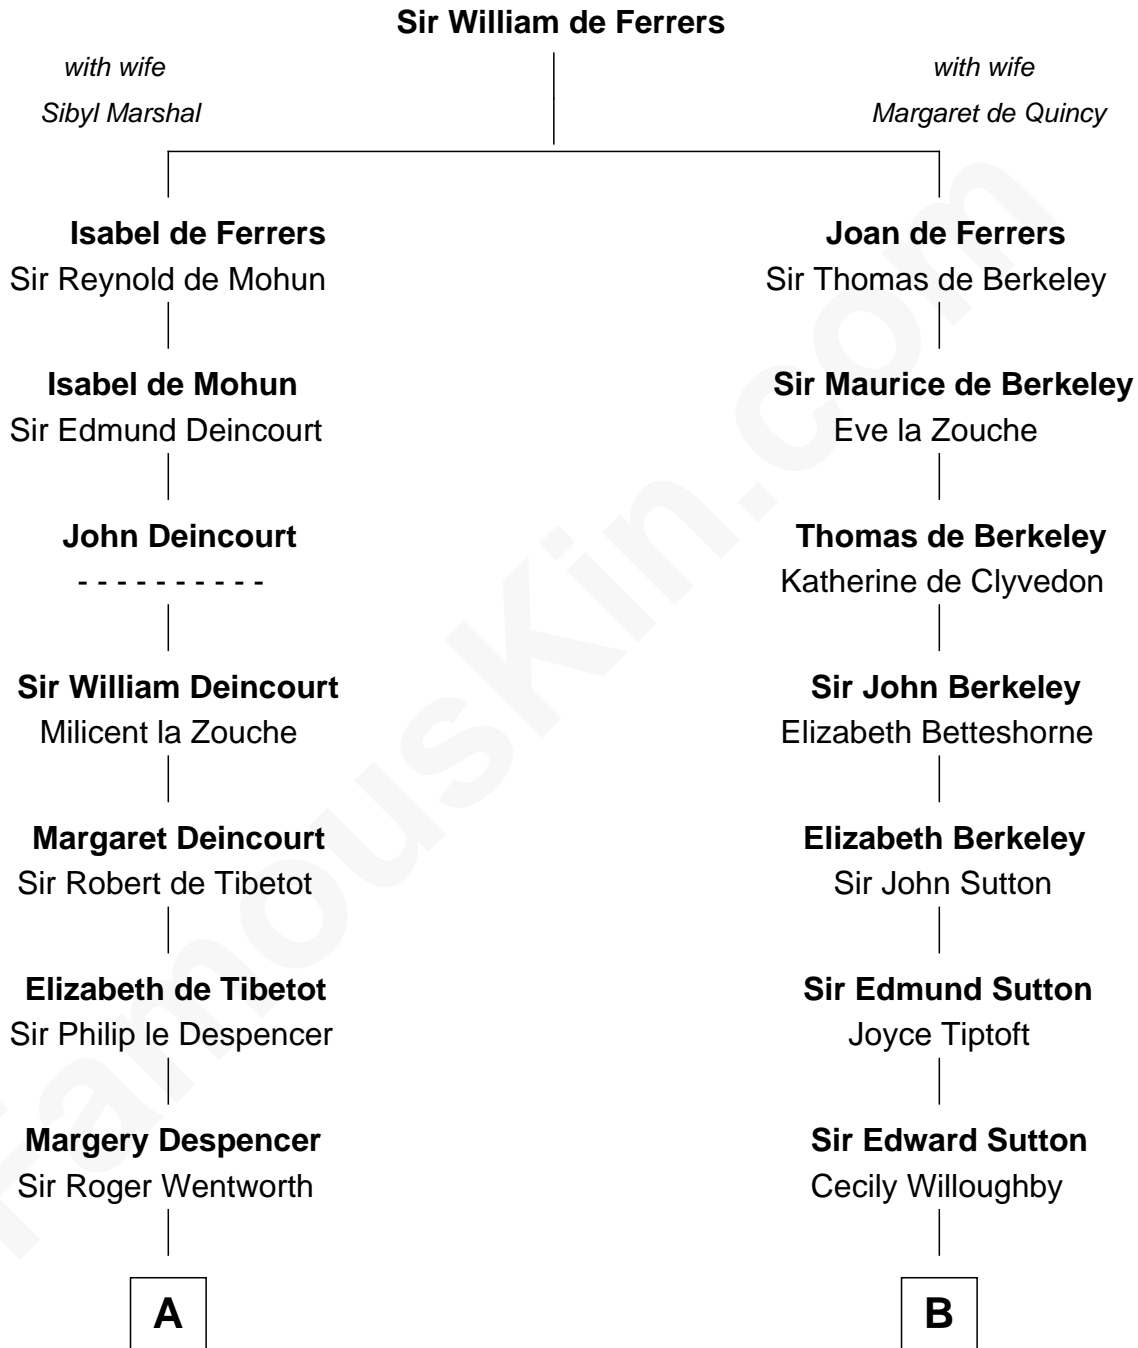

FamousKin.com

Relationship Chart of

Caesar Rodney

Signer of the Declaration of Independence

16th cousin 5 times removed of

Herbert Hoover
31st U.S. President

C

Endymia Winn

Thomas Sherwood

Lucinda Sherwood

John Minthorn

Theodore Minthorn

Mary Wasley

Hulda Randall Minthorn

Jessie Clark Hoover

Herbert Hoover

31st U.S. President