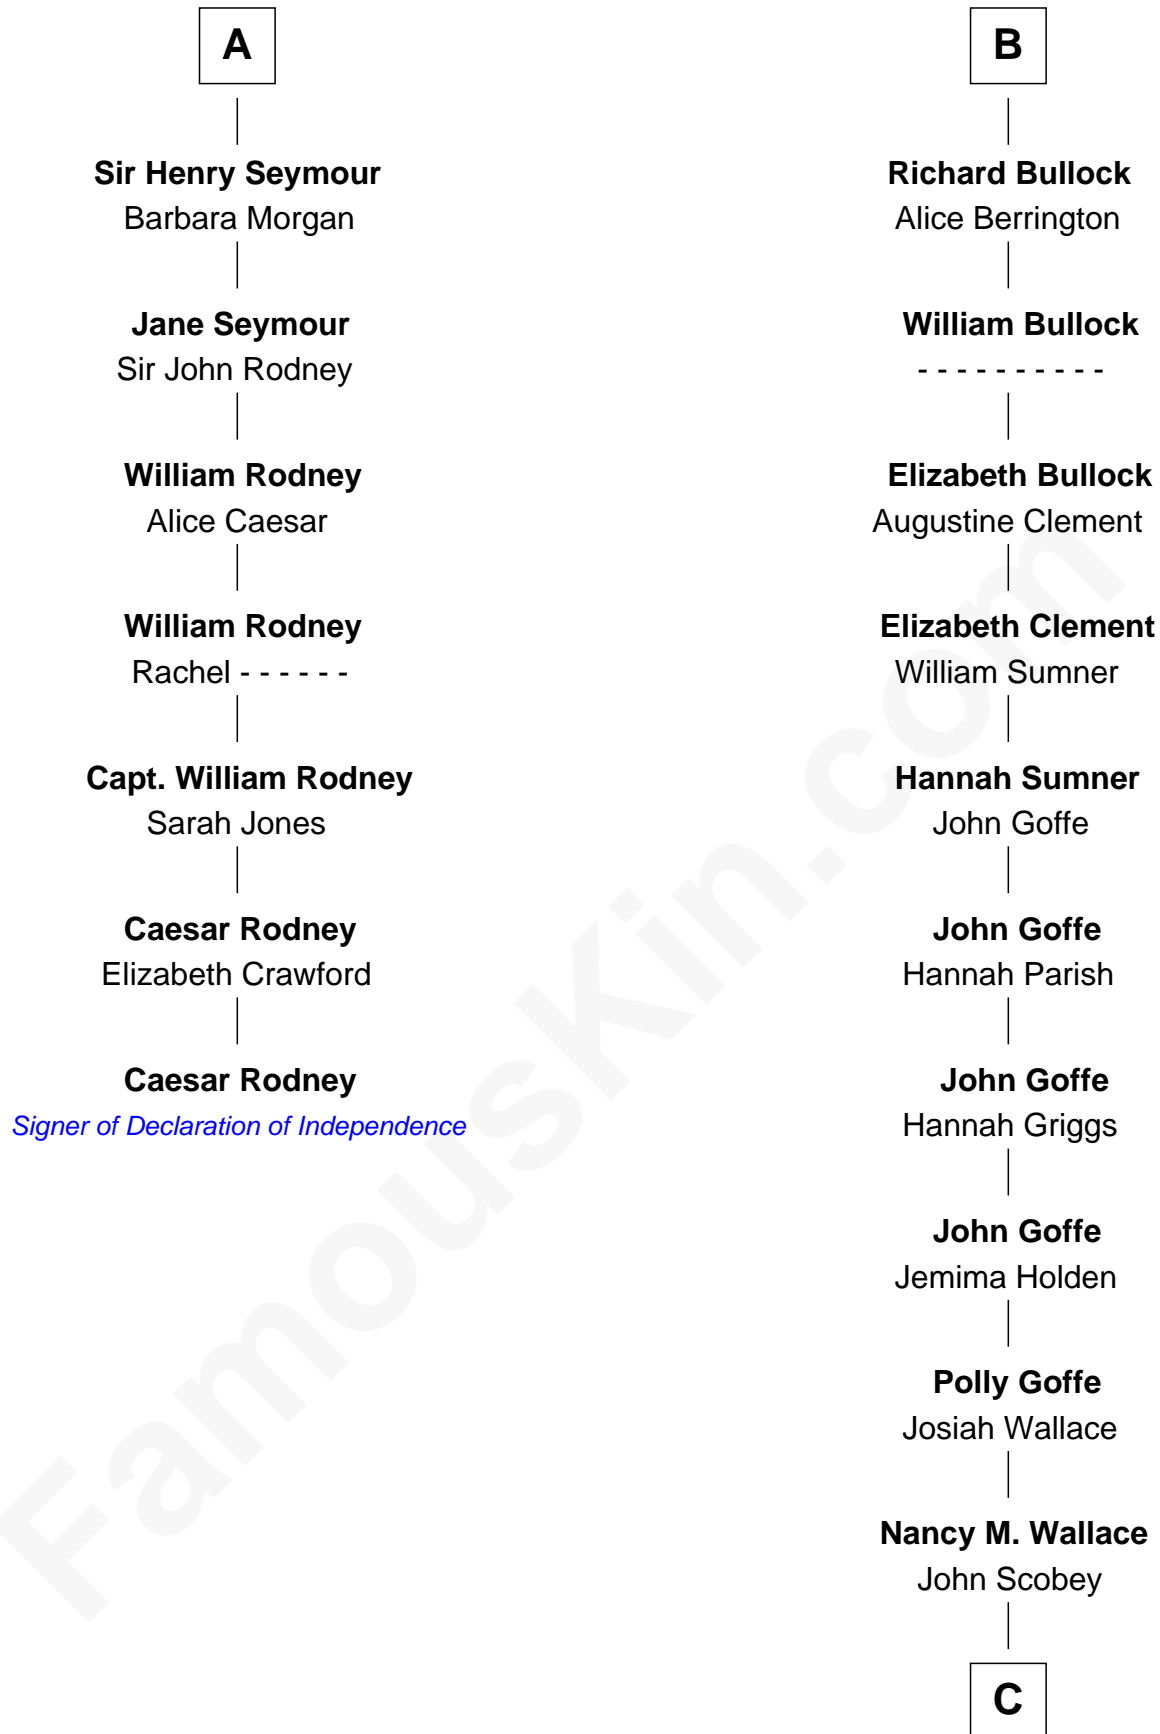

FamousKin.com

Relationship Chart of

Caesar Rodney

Signer of the Declaration of Independence

13th cousin 6 times removed of

Lou (Henry) Hoover

First Lady of President Herbert Hoover

C

Philomelia Sophia Scobey

Phineas Weed

Florence Ida Weed

Charles Delano Henry

Lou (Henry) Hoover

First Lady of Herbert Hoover

FamousKin.com