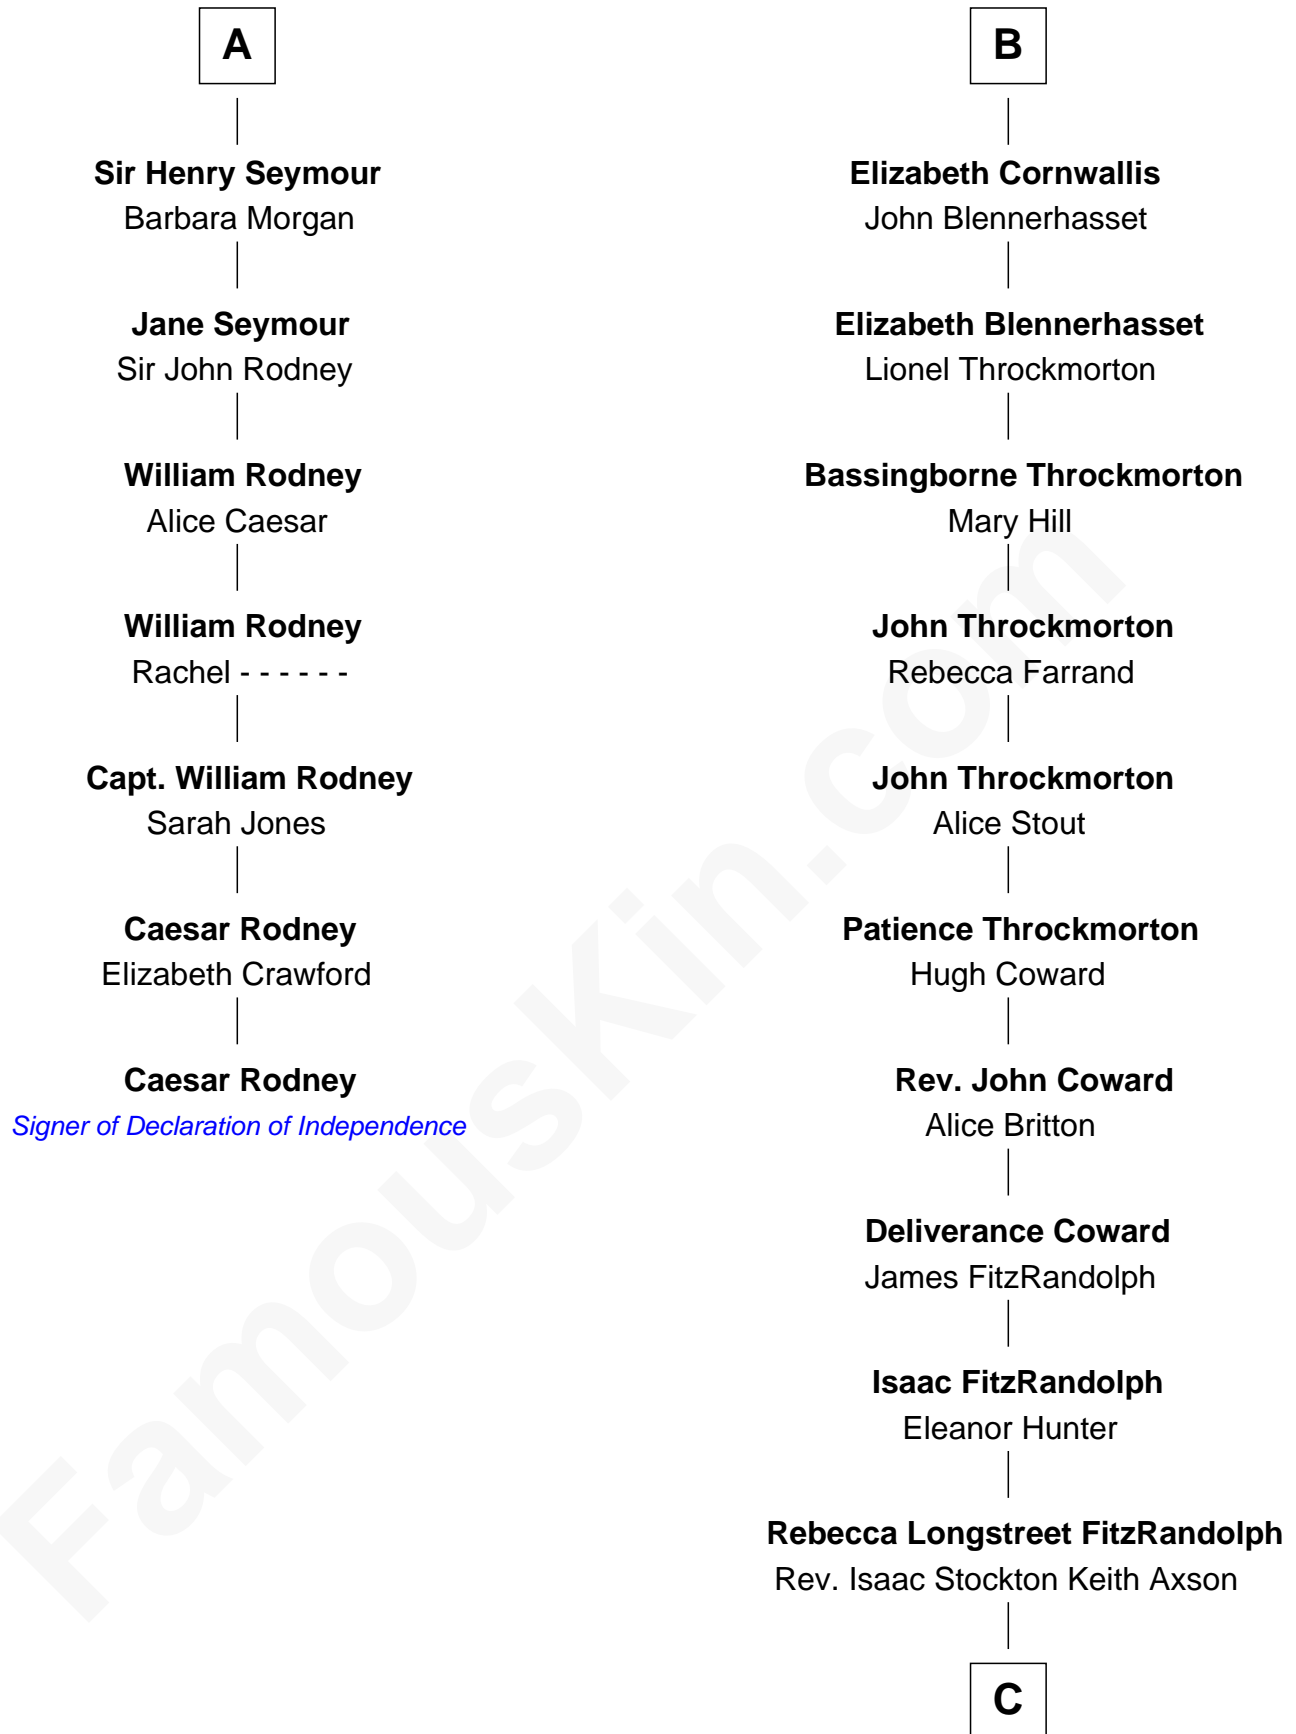

FamousKin.com

Relationship Chart of

Caesar Rodney

Signer of the Declaration of Independence

13th cousin 5 times removed of

Ellen Louise (Axson) Wilson

First Lady of President Woodrow Wilson

C

Rev. Samuel Edward Axson

Margaret Jane Hoyt

Ellen Louise (Axson) Wilson

First Lady of Woodrow Wilson

FamousKin.com