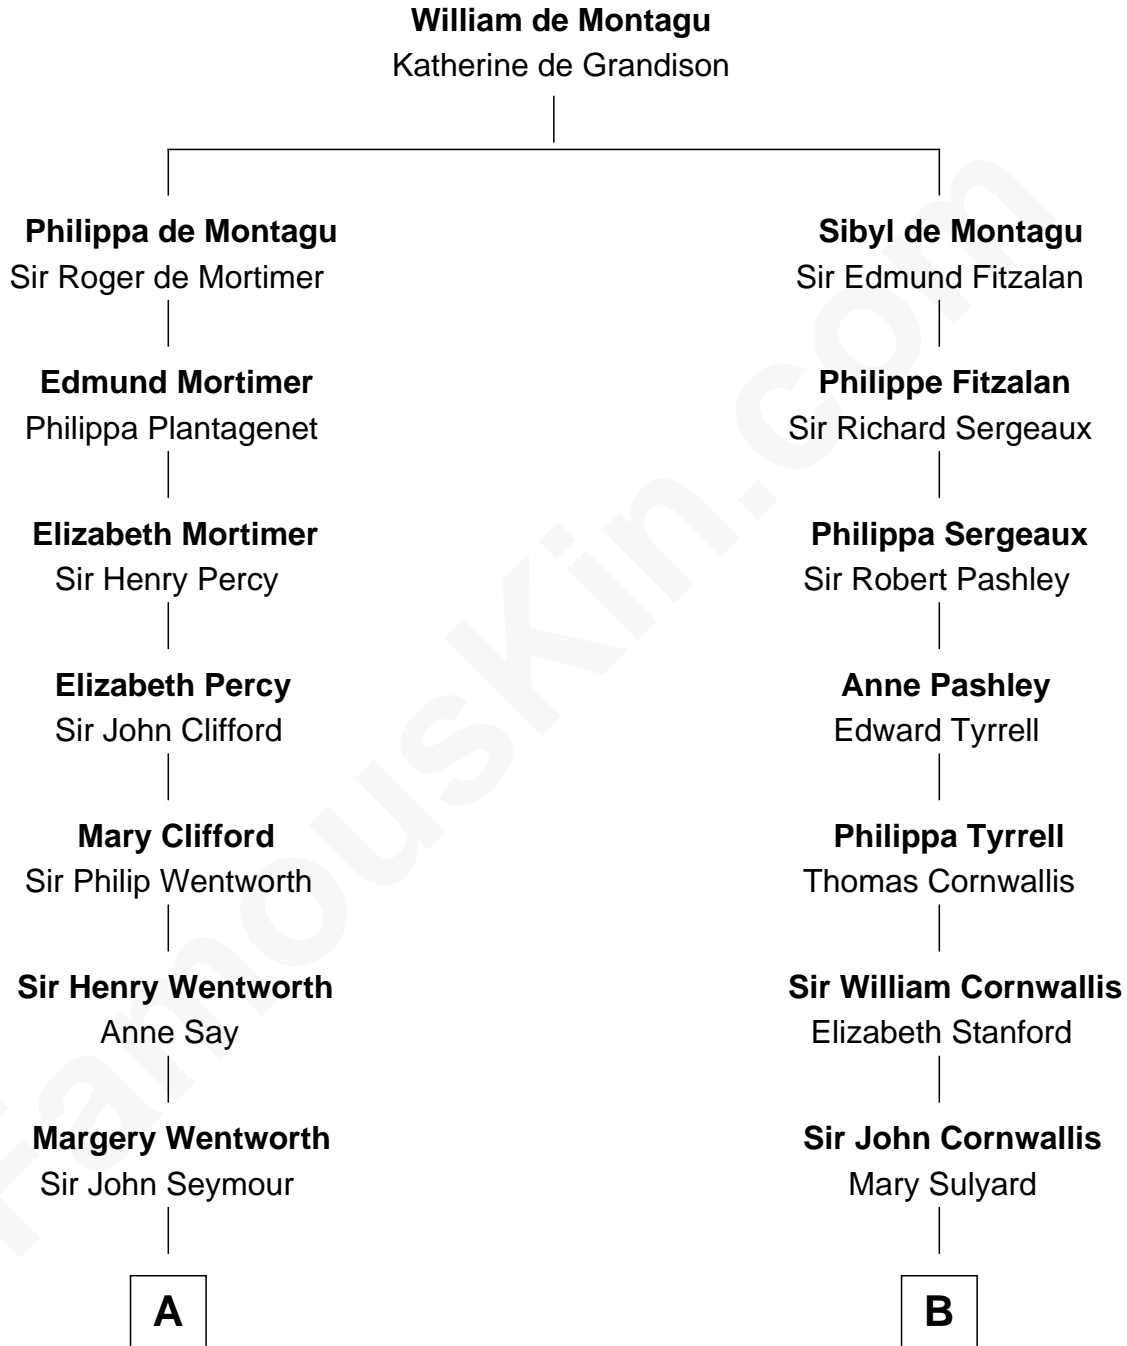

FamousKin.com

Relationship Chart of

Caesar Rodney

Signer of the Declaration of Independence

13th cousin 5 times removed of

Ellen Louise (Axson) Wilson

First Lady of President Woodrow Wilson

C

Rev. Samuel Edward Axson

Margaret Jane Hoyt

Ellen Louise (Axson) Wilson

First Lady of Woodrow Wilson

FamousKin.com