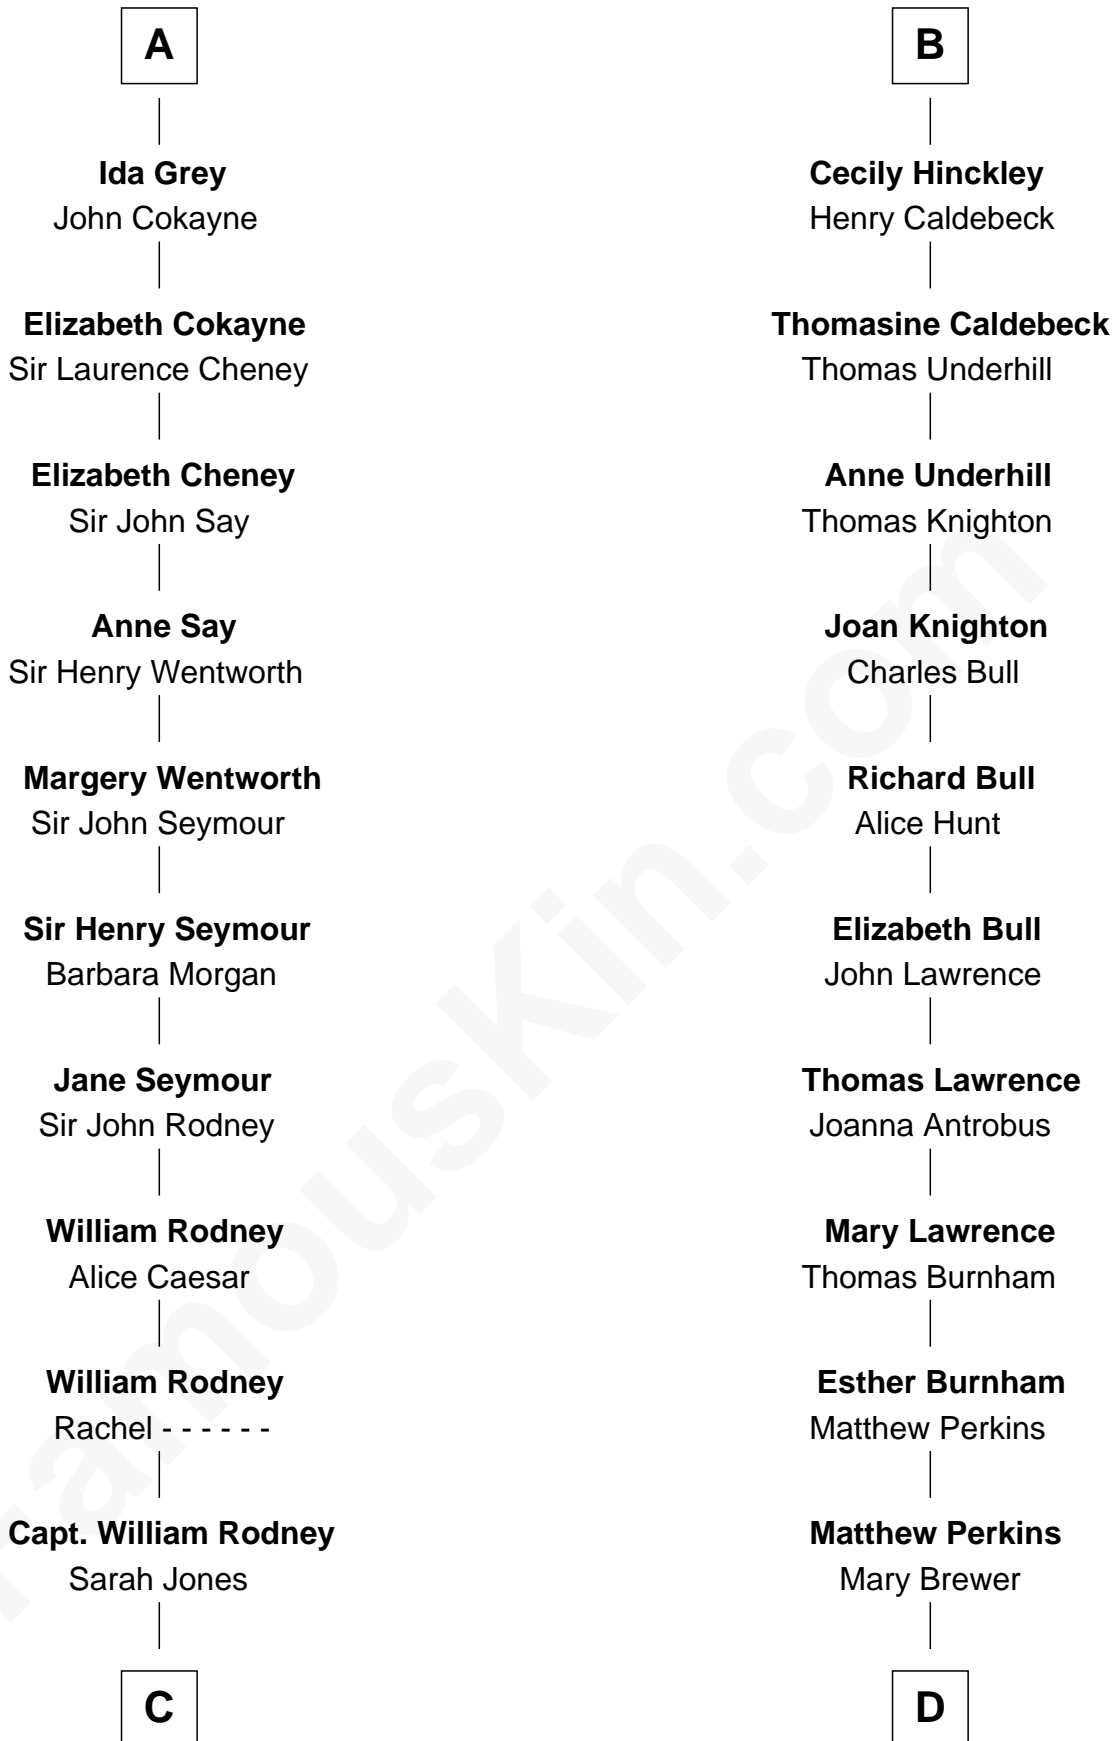

FamousKin.com

Relationship Chart of

Caesar Rodney

Signer of the Declaration of Independence

18th cousin 3 times removed of

Ellen Louise (Axson) Wilson

First Lady of President Woodrow Wilson

C

Caesar Rodney
Elizabeth Crawford

Caesar Rodney
Signer of Declaration of Independence

D

Abraham Perkins
Mary Sanborn

Meribah Perkins
Nathan Hoyt

Rev. Nathan Hoyt
Margaret Bliss

Margaret Jane Hoyt
Rev. Samuel Edward Axson

Ellen Louise (Axson) Wilson
First Lady of Woodrow Wilson

FamousKin.com