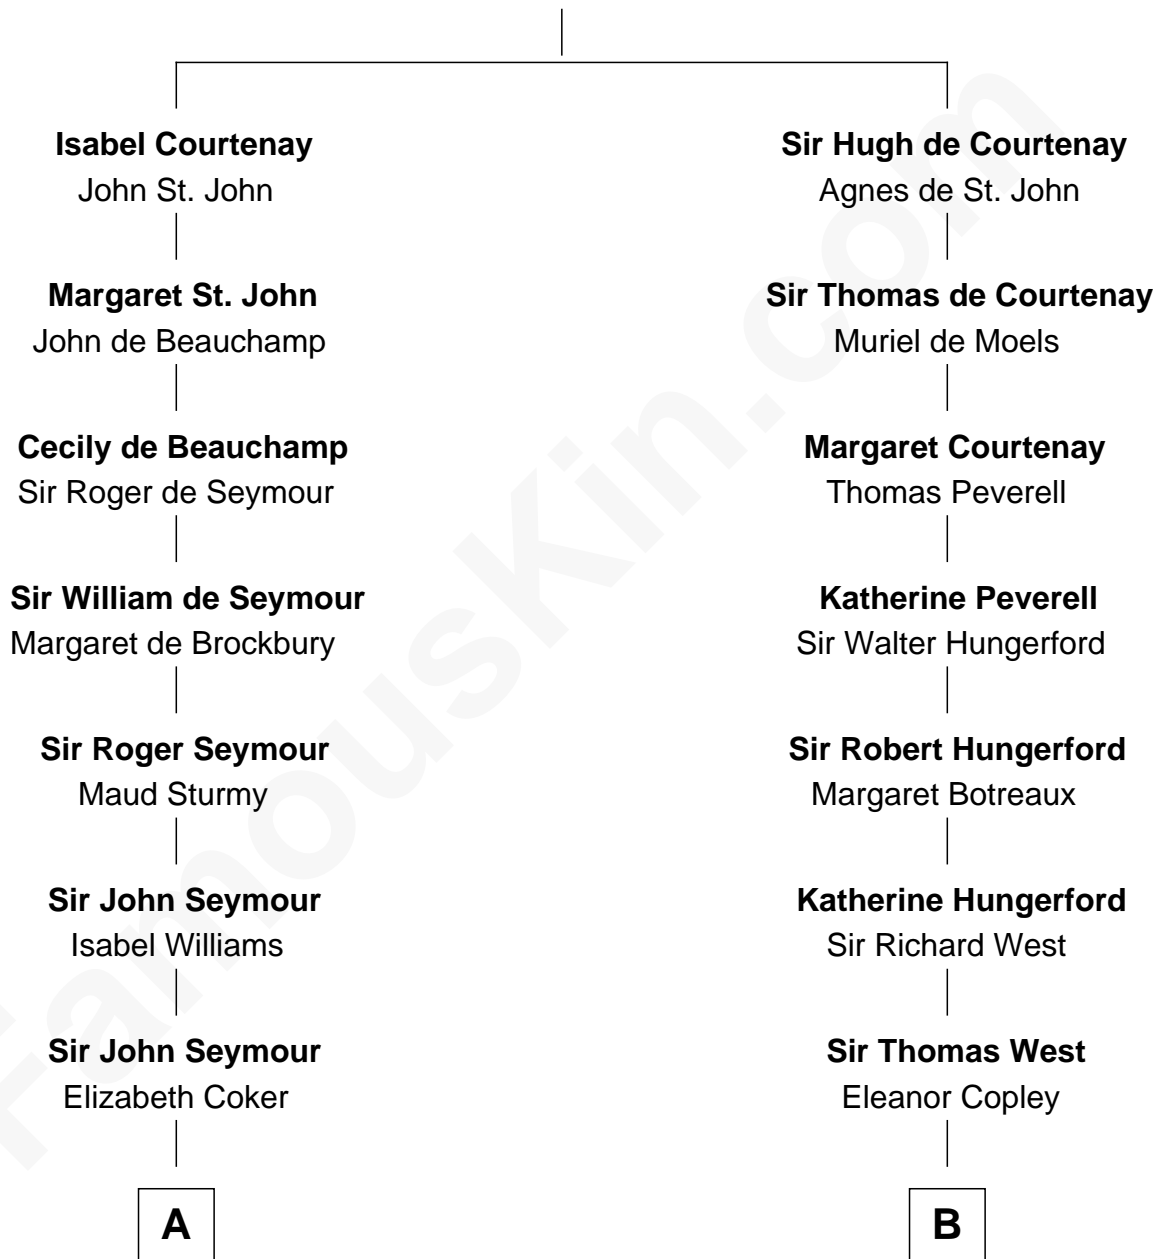

## Relationship Chart of

### Caesar Rodney

*Signer of the Declaration of Independence*

15th cousin 4 times removed of

### Edith (Bolling) Wilson

*First Lady of President Woodrow Wilson*

**Sir Hugh de Courtenay**

Eleanor le Despencer

C

Archibald Bolling

Anne E. Wigginton

William Holcombe Bolling

Sarah Spiers White

Edith (Bolling) Wilson

*First Lady of Woodrow Wilson*

FamousKin.com