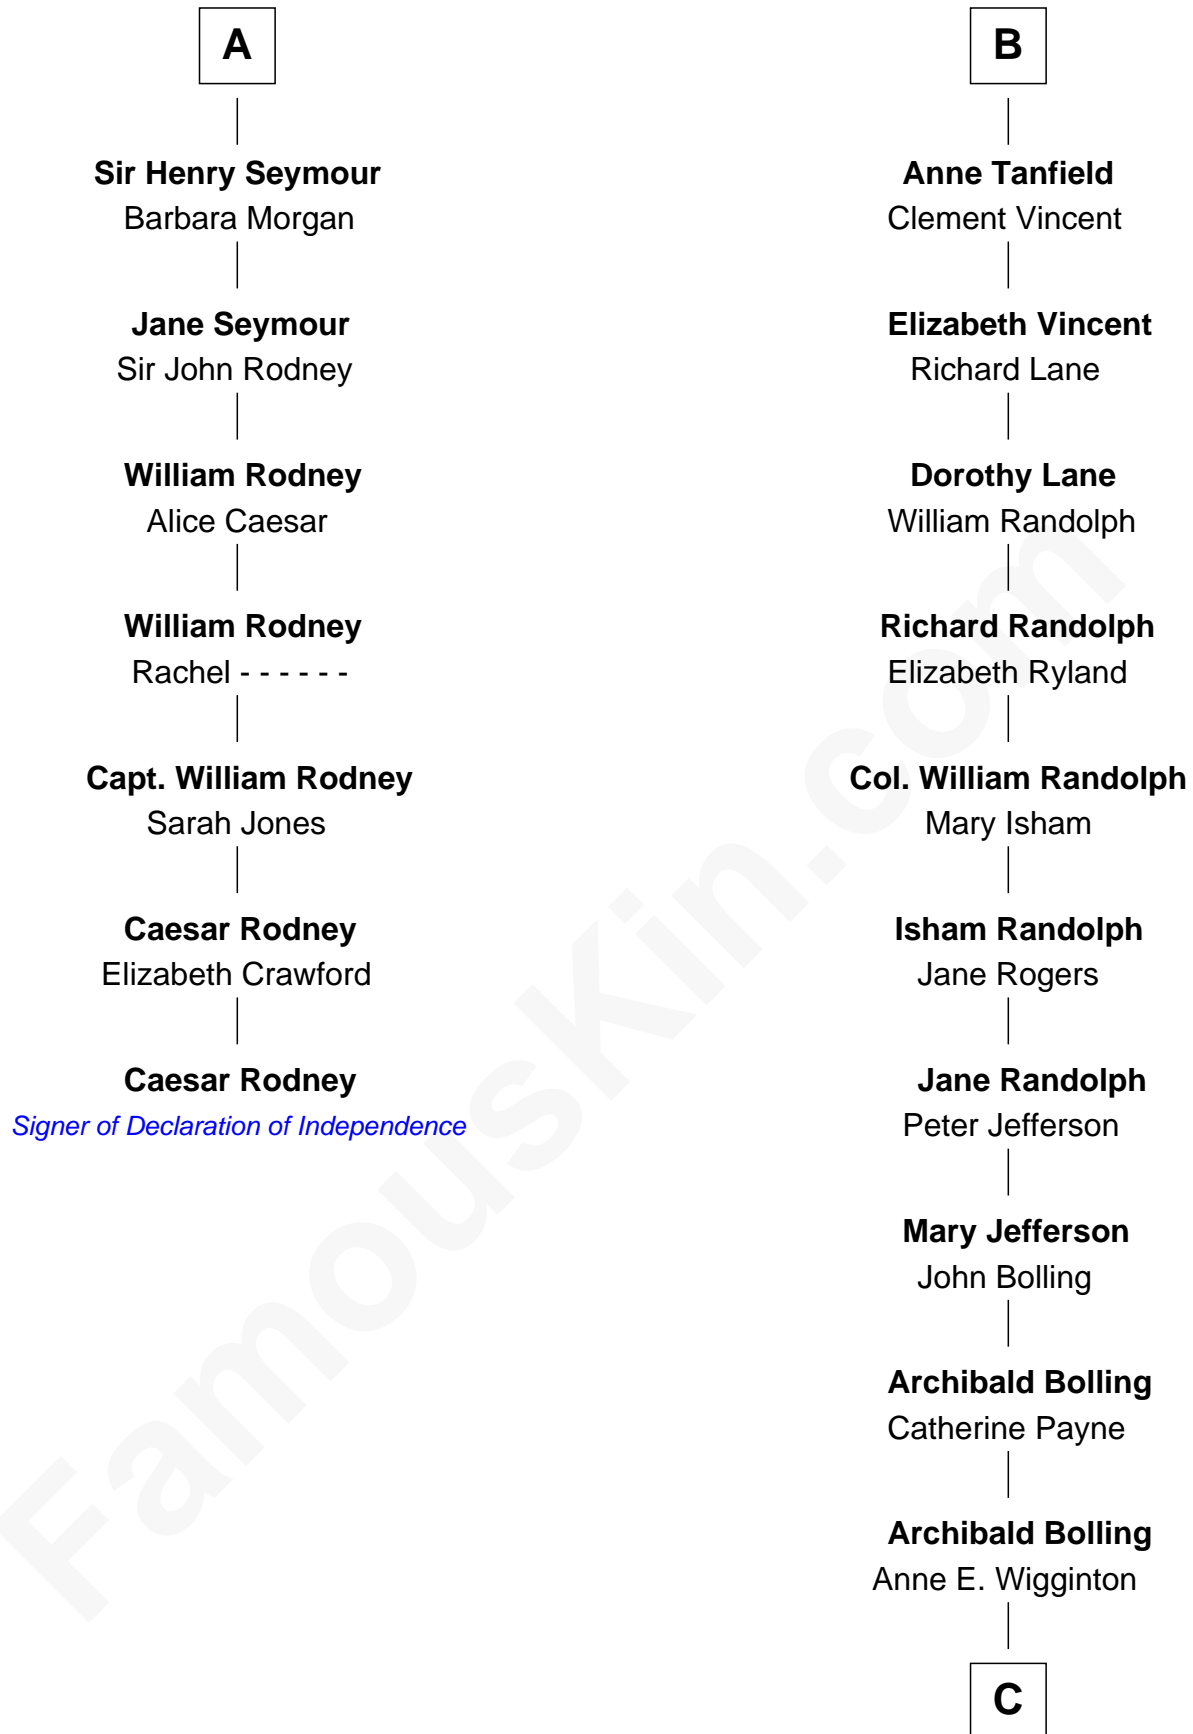

FamousKin.com

Relationship Chart of

Caesar Rodney

Signer of the Declaration of Independence

13th cousin 5 times removed of

Edith (Bolling) Wilson

First Lady of President Woodrow Wilson

C

|
William Holcombe Bolling

Sarah Spiers White

|
Edith (Bolling) Wilson

First Lady of Woodrow Wilson

FamousKin.com