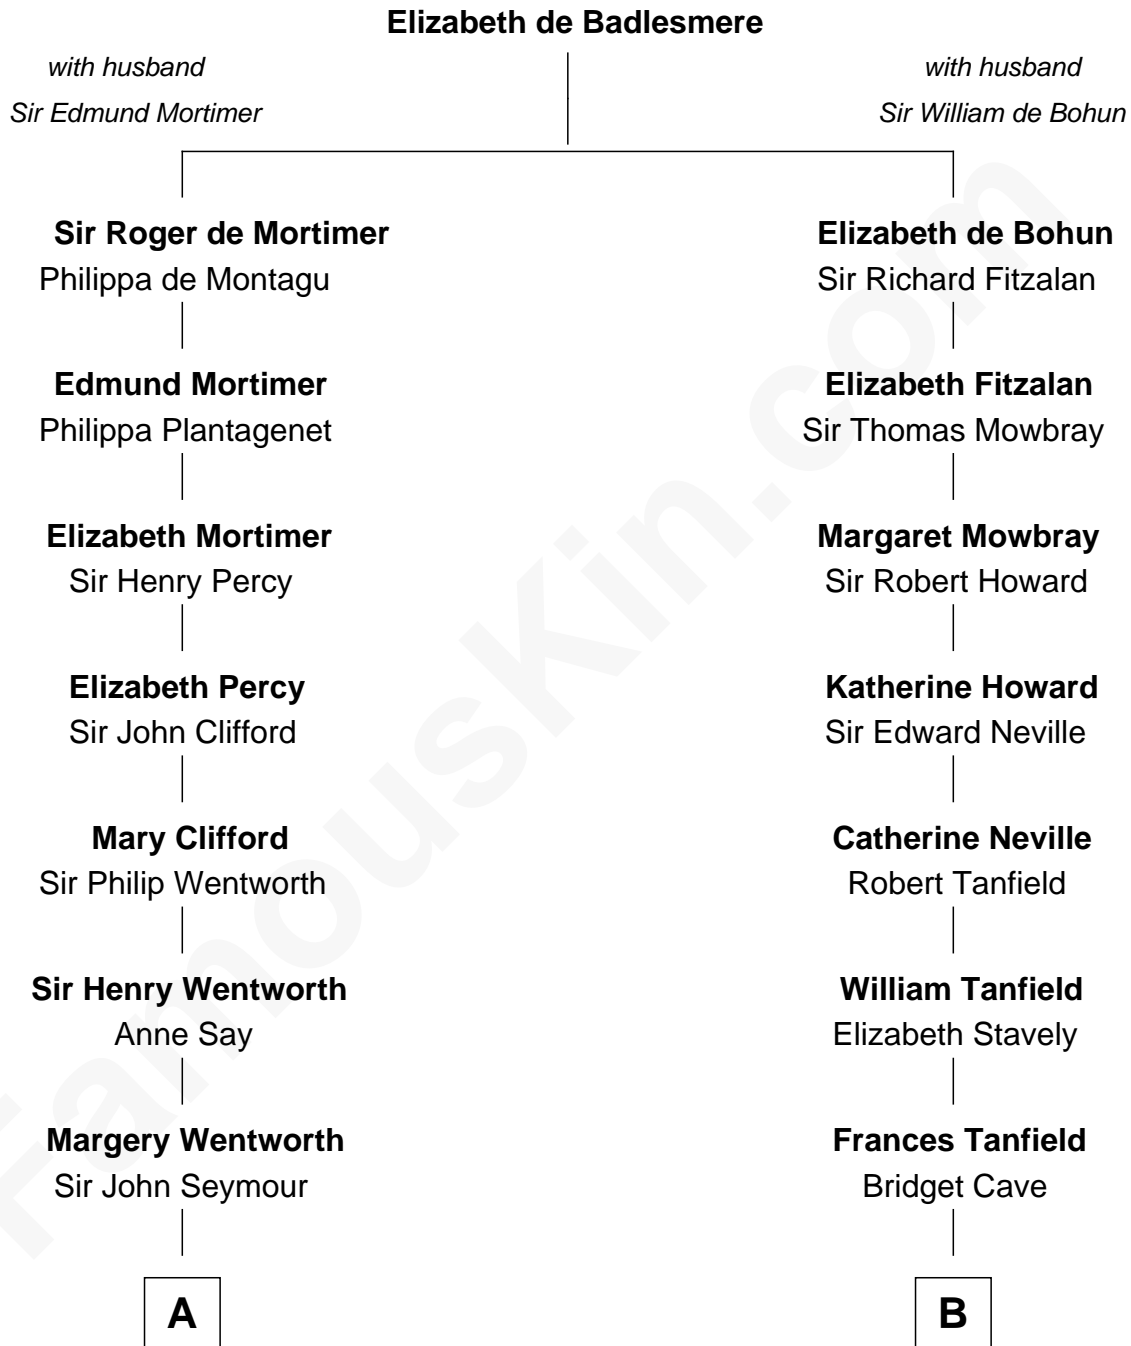

FamousKin.com

Relationship Chart of

Caesar Rodney

Signer of the Declaration of Independence

13th cousin 5 times removed of

Edith (Bolling) Wilson

First Lady of President Woodrow Wilson

C

|
William Holcombe Bolling

Sarah Spiers White

|
Edith (Bolling) Wilson

First Lady of Woodrow Wilson

FamousKin.com