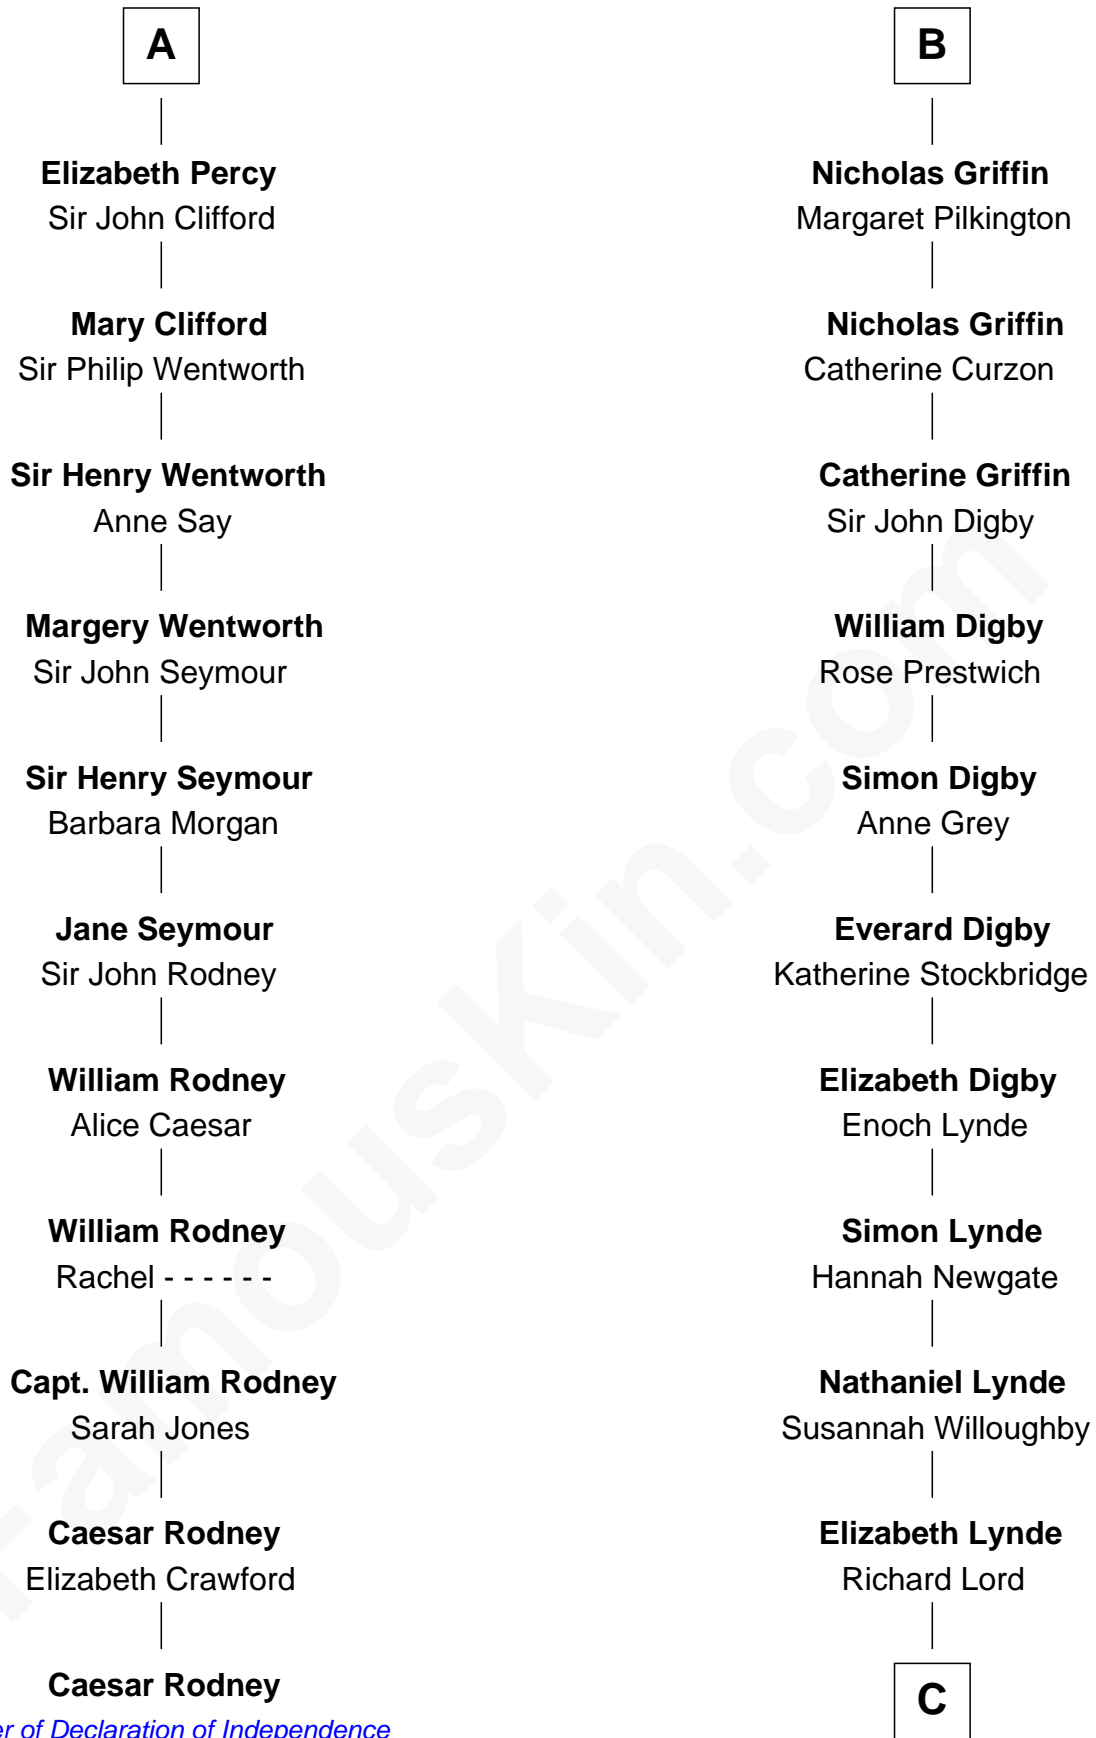

## Relationship Chart of Caesar Rodney

*Signer of the Declaration of Independence*

**17th cousin 4 times removed of**

**J.P. Morgan**

*American Banker and Art Collector*

**Alan of Galloway**

*with wife  
Helen de l'Isle*

**Margery la Zouche**  
Robert FitzRoger

**Hawise de Burgh**  
Sir Robert de Grelle

**Euphemia de Clavering**  
Sir Ranulph de Neville

**Joan de Grelle**  
John de la Warre

**Sir Ralph de Neville**  
Alice de Audley

**Catherine de la Warre**  
Sir Warin le Latimer

**Margaret de Neville**  
Sir Henry Percy

**Elizabeth le Latimer**  
Sir Thomas Griffin

**Sir Henry Percy**  
Elizabeth Mortimer

**Richard Griffin**  
Anna Chamberlain

**A**

**B**

**C**

**Lynde Lord**

Lois Sheldon

**Lynde Lord**

Mary Lyman

**Mary Sheldon Lord**