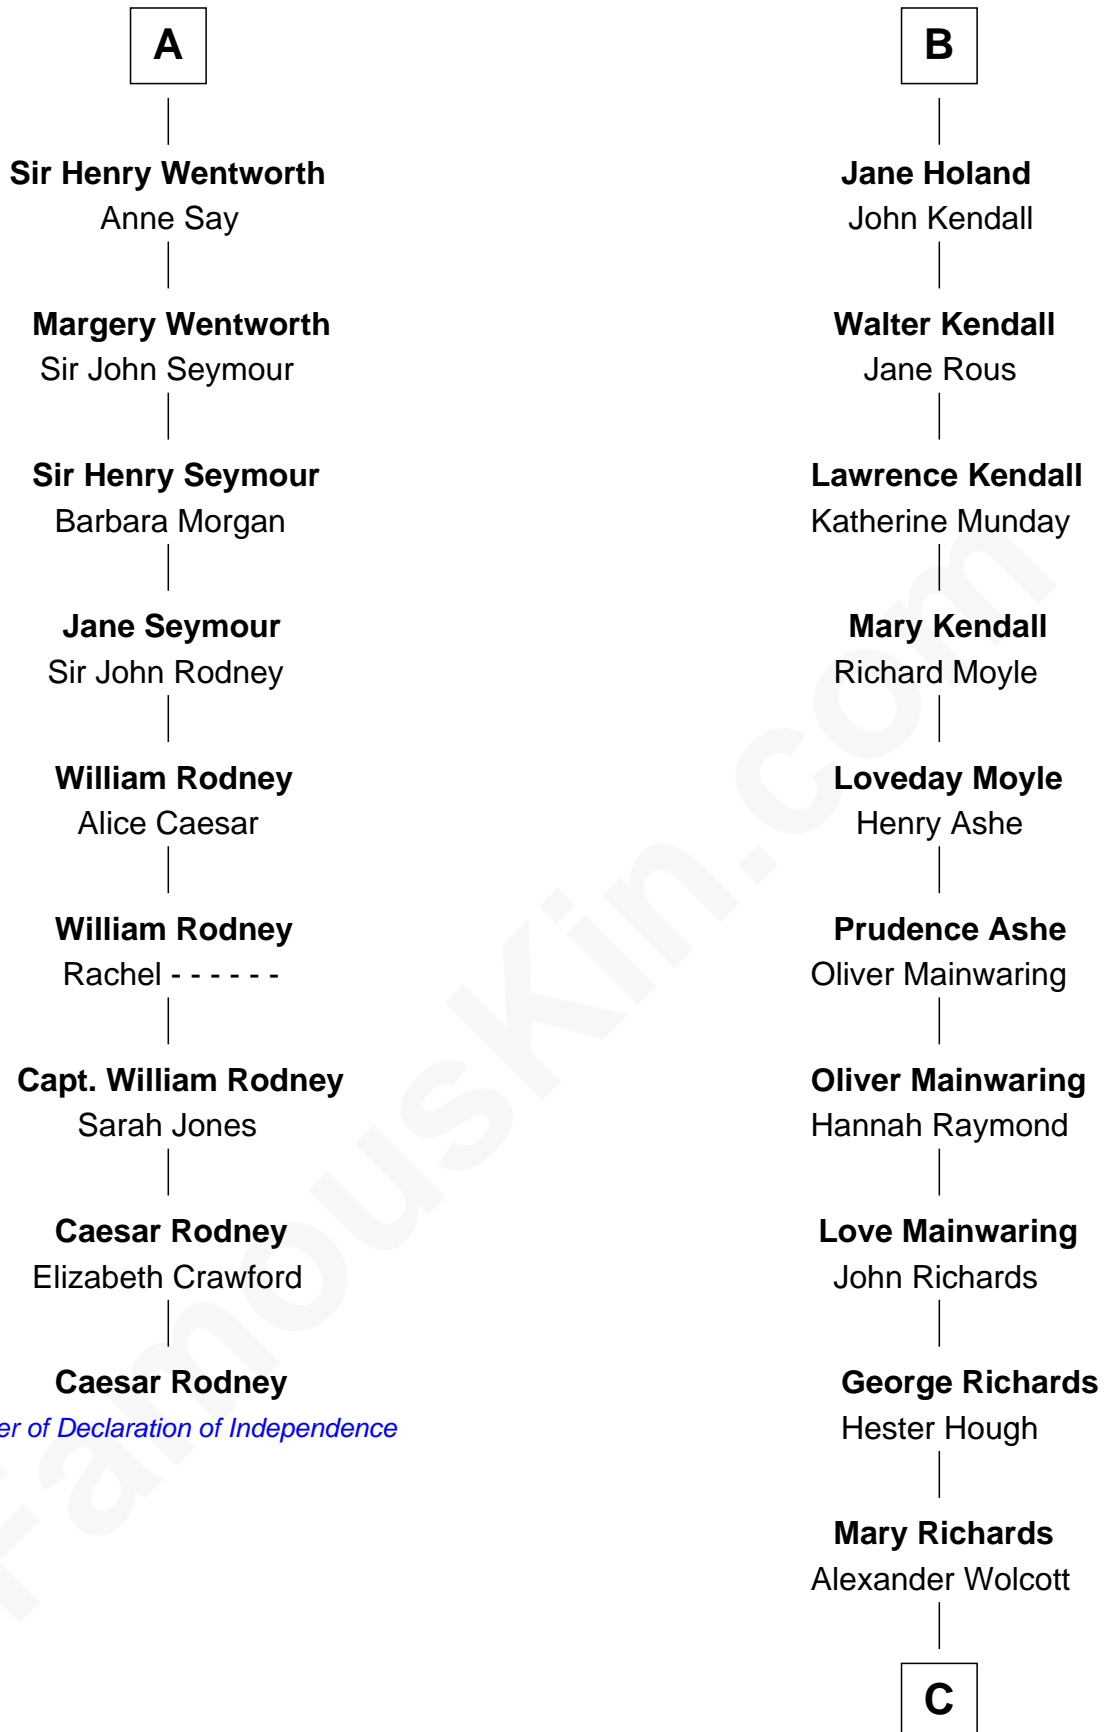

FamousKin.com

Relationship Chart of

Caesar Rodney

Signer of the Declaration of Independence

15th cousin 6 times removed of

Juliette Gordon Low

Founder of the Girl Scouts

C

Alexander Wolcott

Frances Burbank

Frances Wolcott

Arthur William Magill

Juliette Augusta Magill

John Harris Kinzie

Eleanor Lytle Kinzie

William Washington Gordon