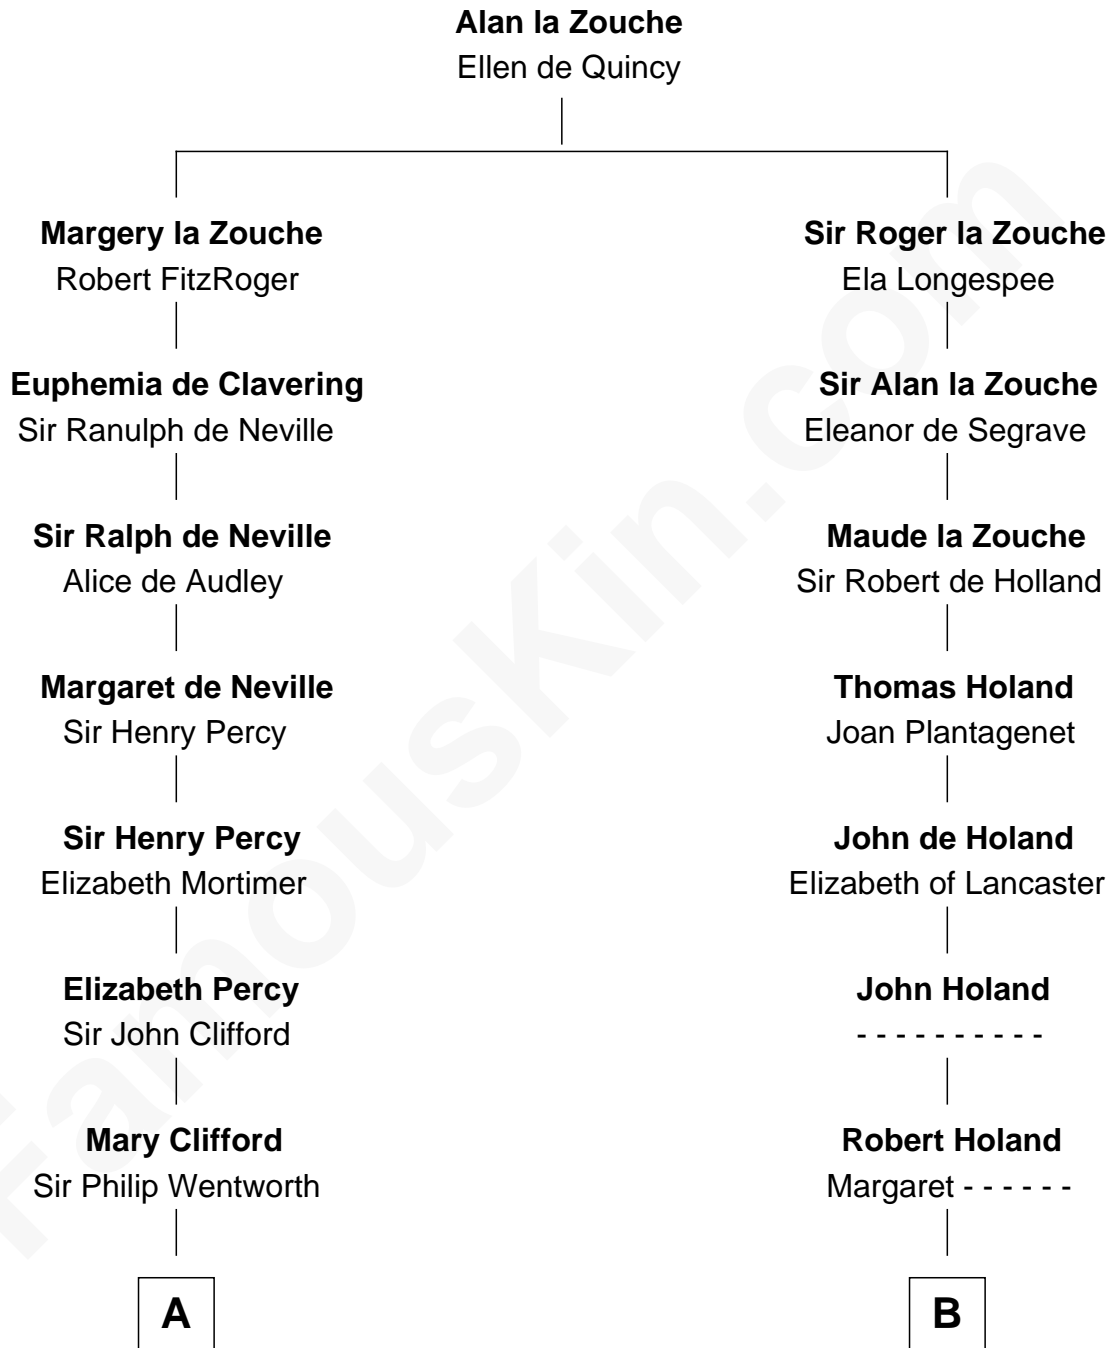

FamousKin.com

Relationship Chart of

Caesar Rodney

Signer of the Declaration of Independence

15th cousin 6 times removed of

Juliette Gordon Low

Founder of the Girl Scouts

C

Alexander Wolcott

Frances Burbank

Frances Wolcott

Arthur William Magill

Juliette Augusta Magill

John Harris Kinzie

Eleanor Lytle Kinzie

William Washington Gordon