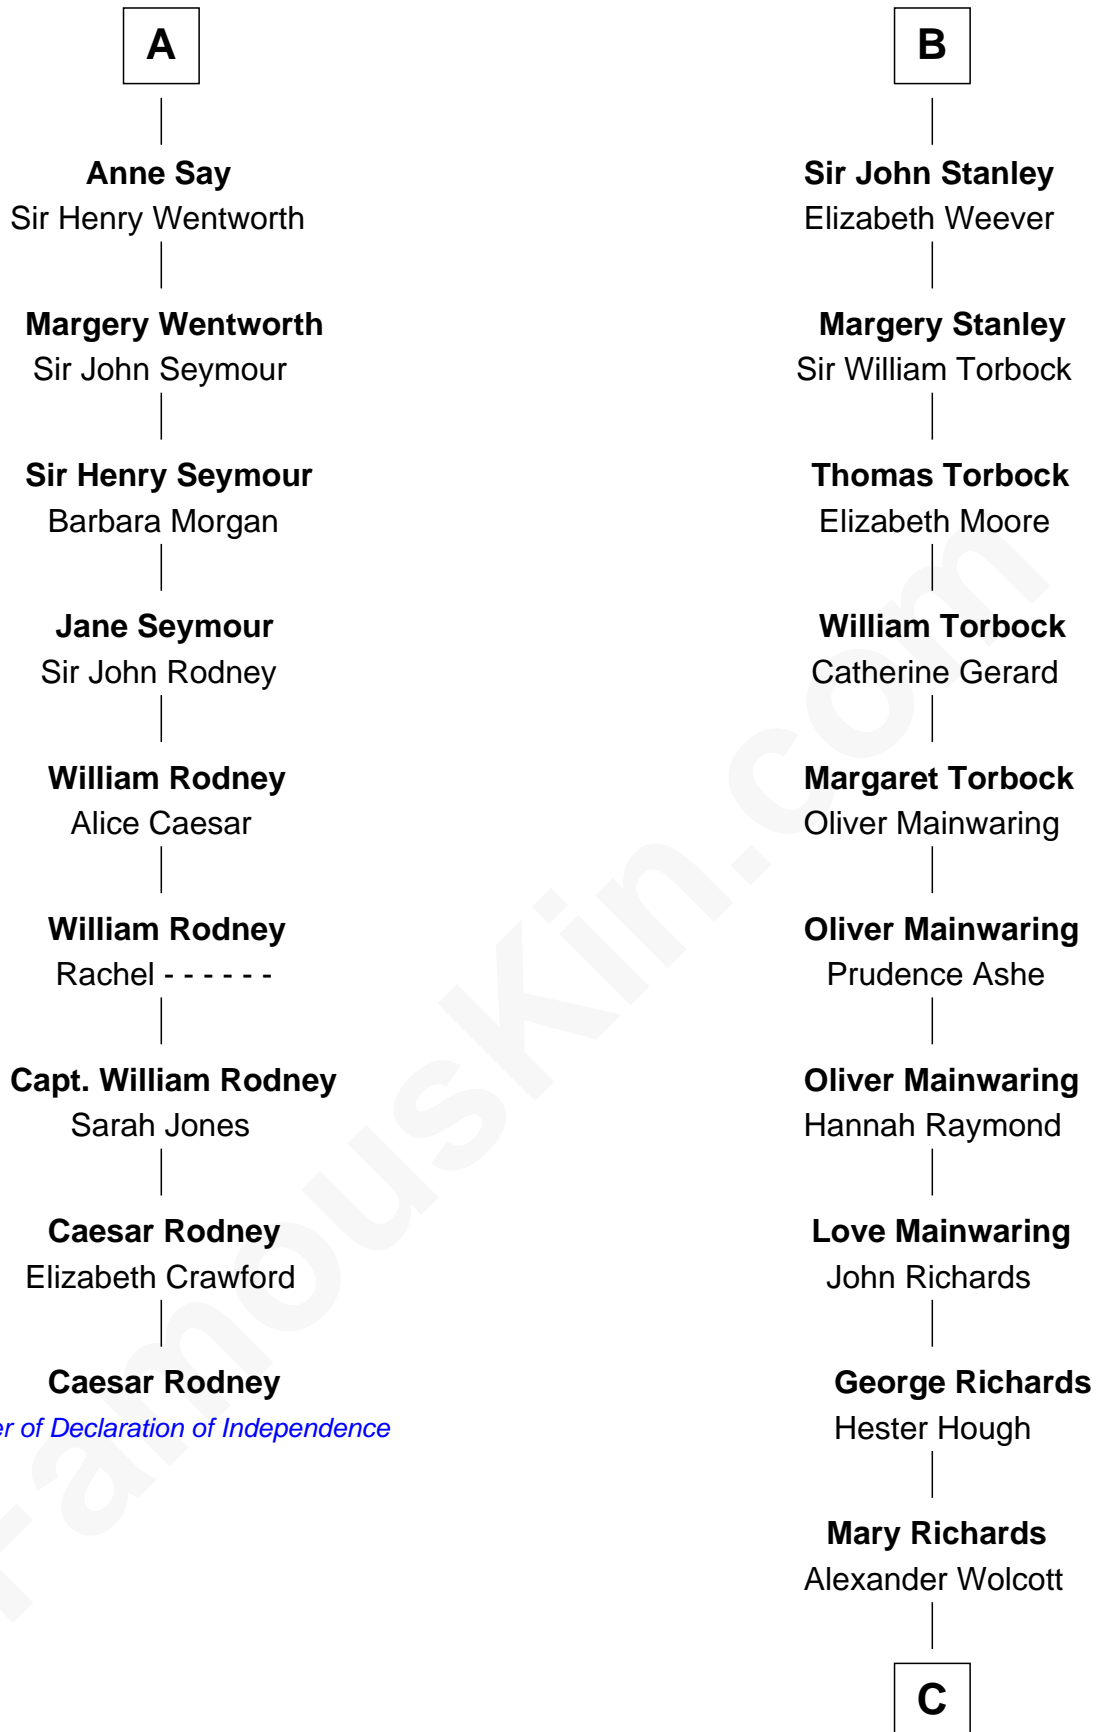

## Relationship Chart of

### Caesar Rodney

*Signer of the Declaration of Independence*

15th cousin 6 times removed of

**Juliette Gordon Low**

*Founder of the Girl Scouts*

**Sir Humphrey de Bohun**

Maud of Eu

C

**Alexander Wolcott**

Frances Burbank

**Frances Wolcott**

Arthur William Magill

**Juliette Augusta Magill**

John Harris Kinzie

**Eleanor Lytle Kinzie**

William Washington Gordon