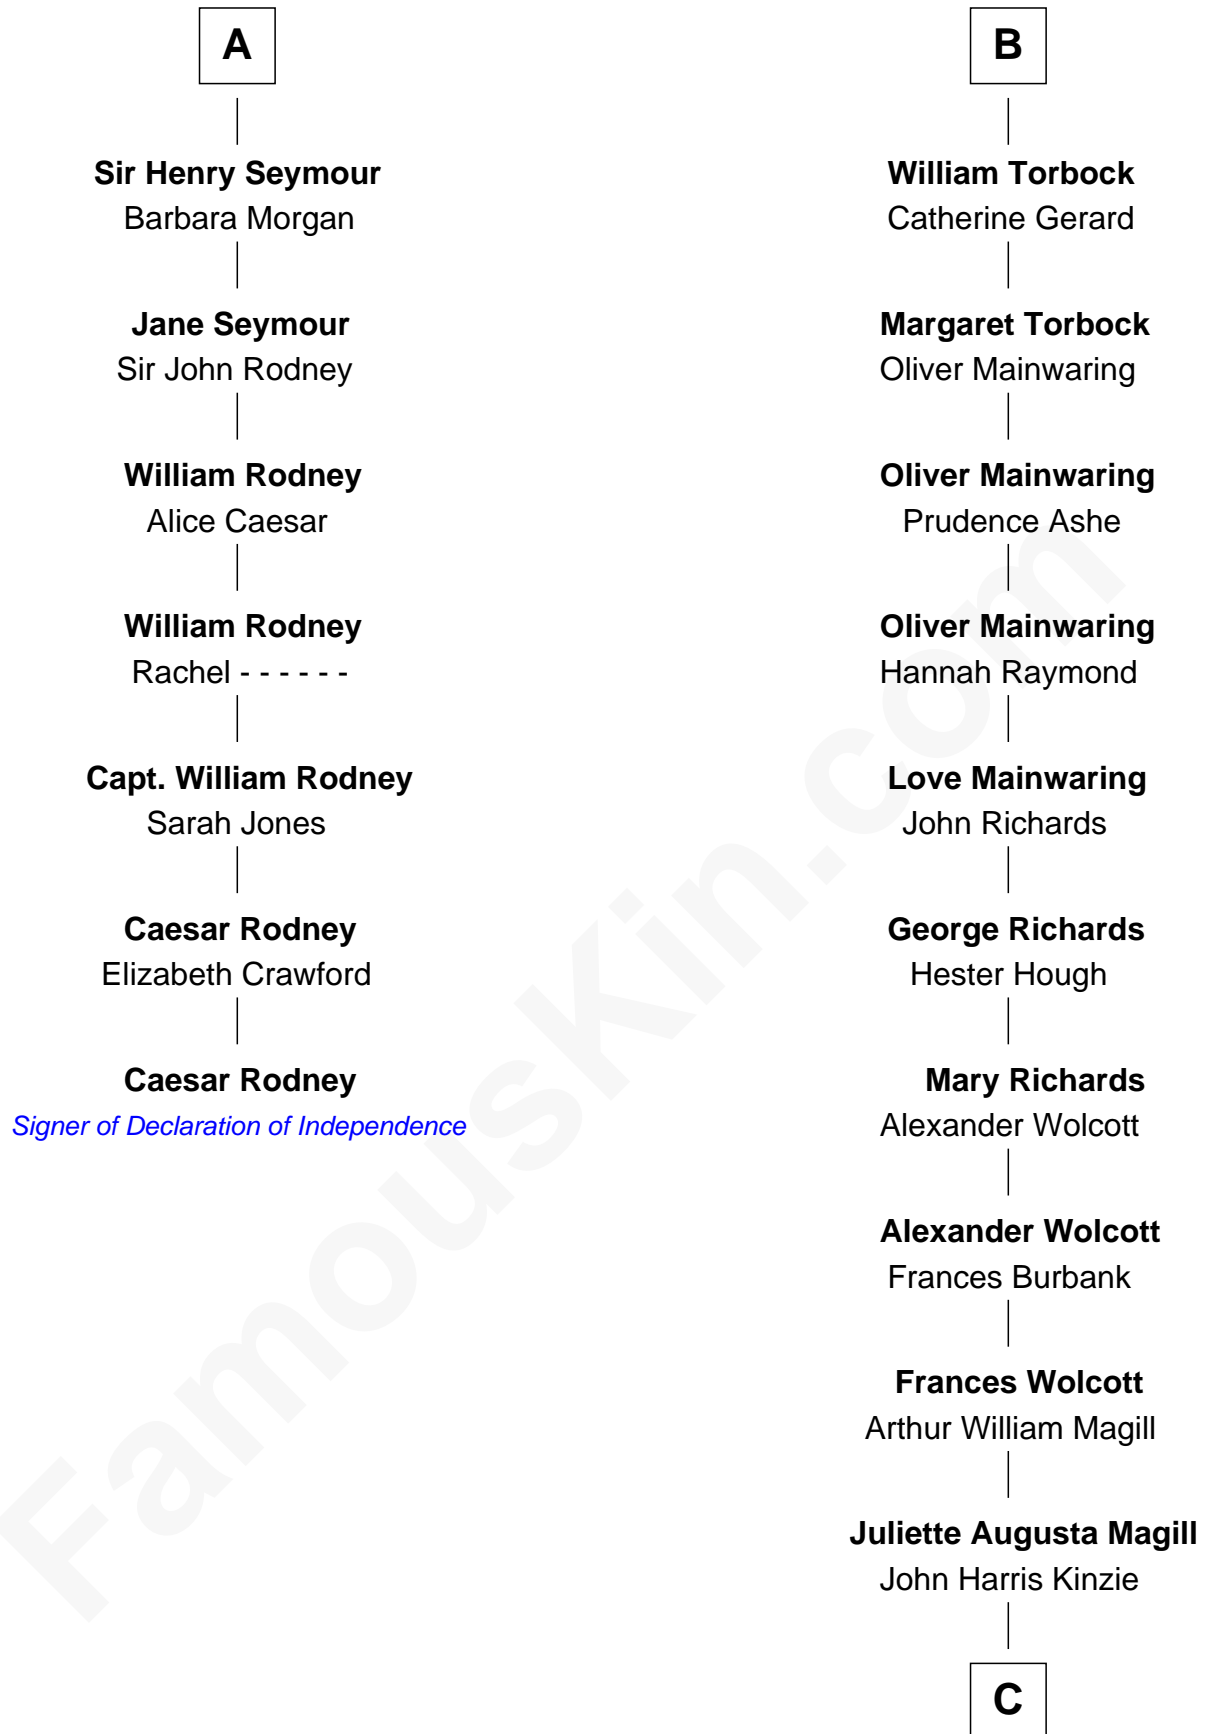

FamousKin.com

Relationship Chart of

Caesar Rodney

Signer of the Declaration of Independence

13th cousin 5 times removed of

Juliette Gordon Low

Founder of the Girl Scouts

Henry Plantagenet

Eleanor Plantagenet

Richard Fitzalan

Sir Richard Fitzalan

Elizabeth de Bohun

Elizabeth Fitzalan

Sir Robert Goushill

Joan Goushill

Sir Thomas Stanley

Sir John Stanley

Elizabeth Weever

Margery Stanley

Sir William Torbock

Thomas Torbock

Elizabeth Moore

B

C

Eleanor Lytle Kinzie
William Washington Gordon

Juliette Gordon Low
Founder of the Girl Scouts

FamousKin.com