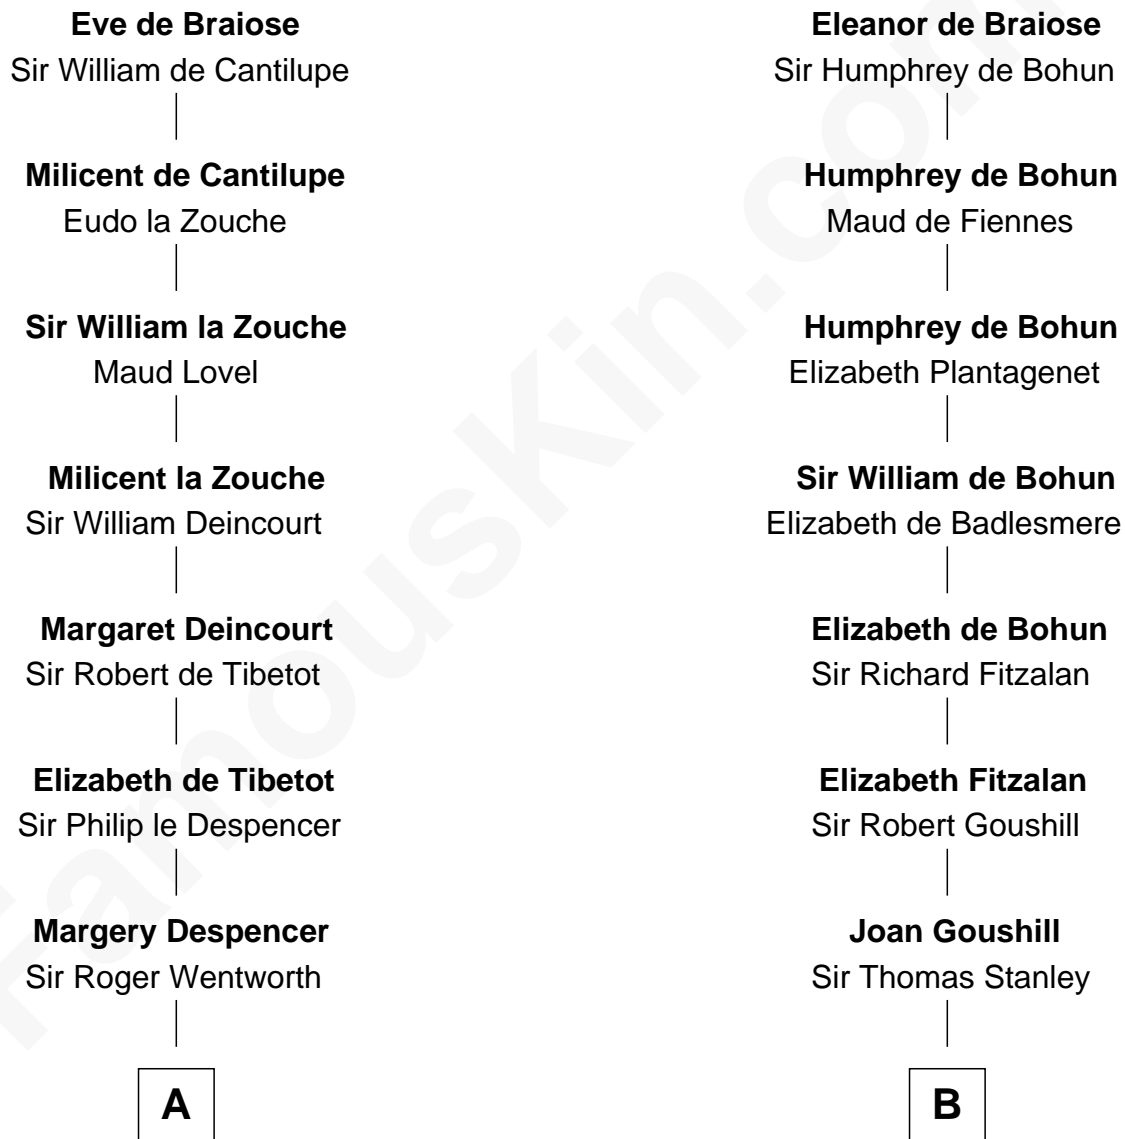

## Relationship Chart of

### Caesar Rodney

*Signer of the Declaration of Independence*

16th cousin 5 times removed of

### Juliette Gordon Low

*Founder of the Girl Scouts*

**William de Braiose**

Eva Marshal

**C**

**Alexander Wolcott**

Frances Burbank

**Frances Wolcott**