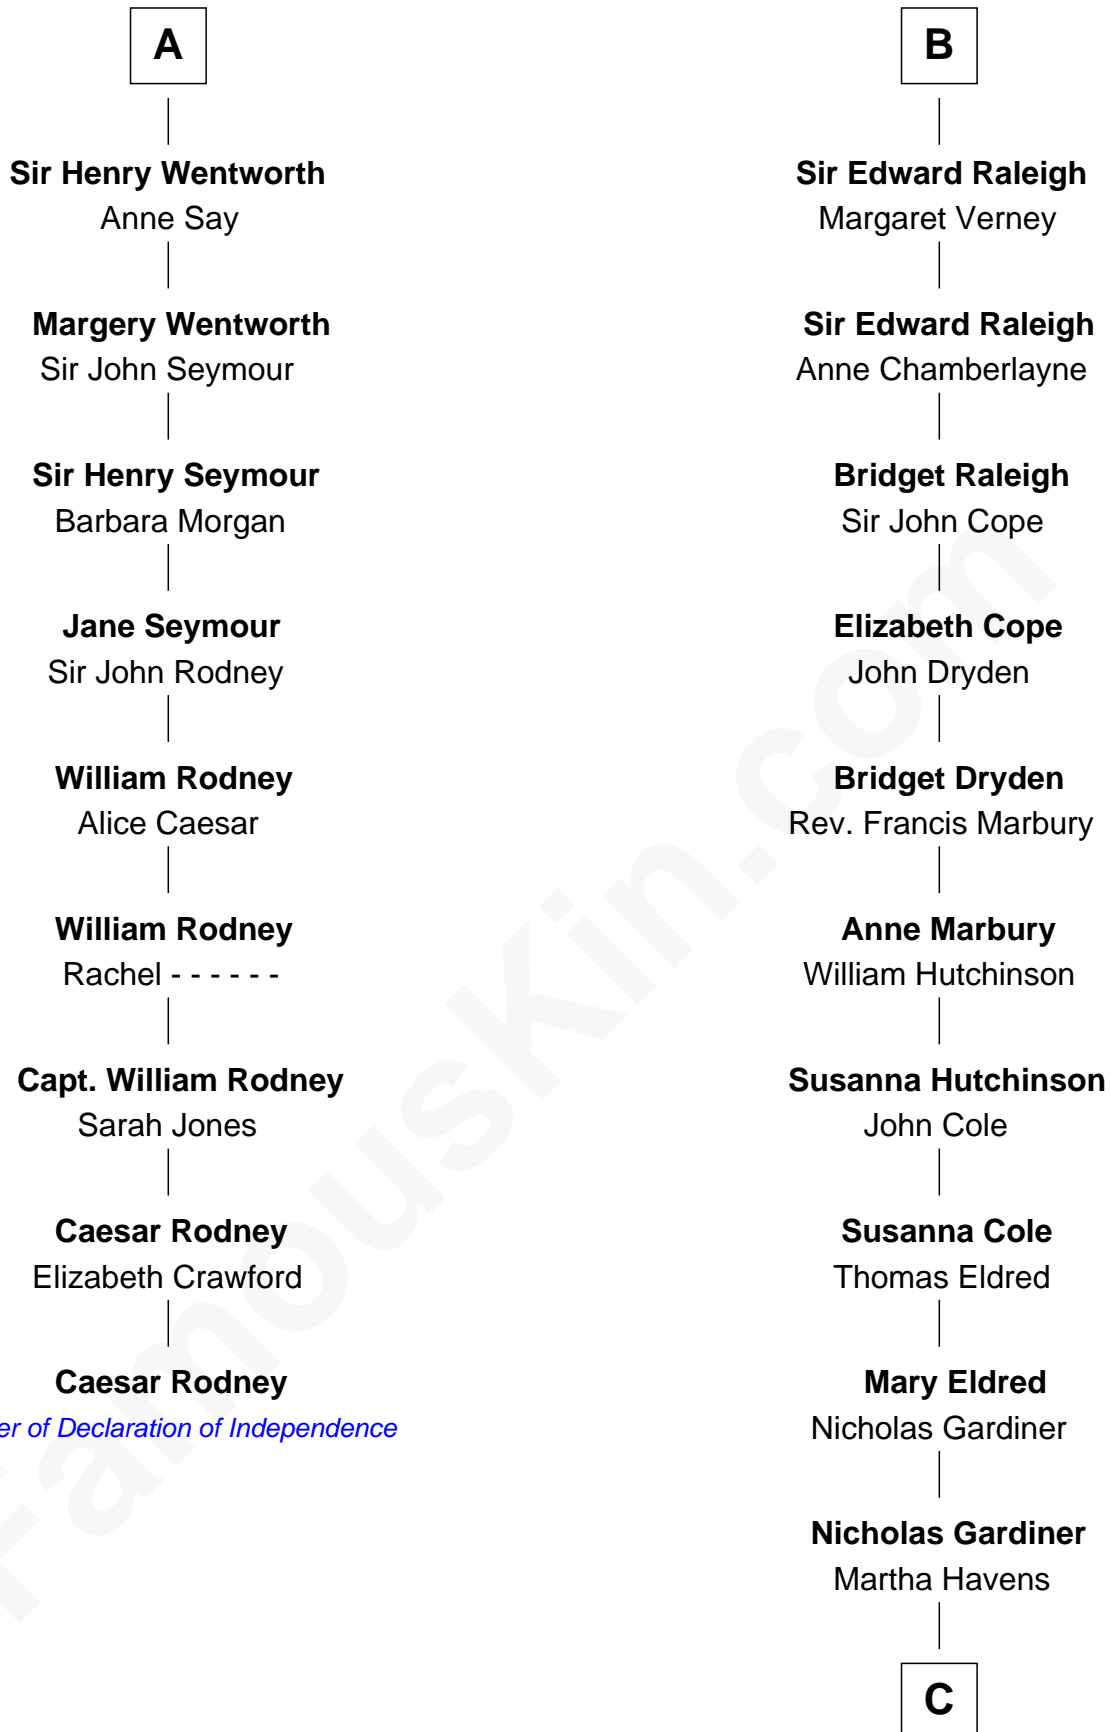

## Relationship Chart of Caesar Rodney

*Signer of the Declaration of Independence*

15th cousin 5 times removed of

**Stephen A. Douglas**

*Participated in Lincoln-Douglas Debates*

**C**

Martha Gardiner

Stephen Arnold