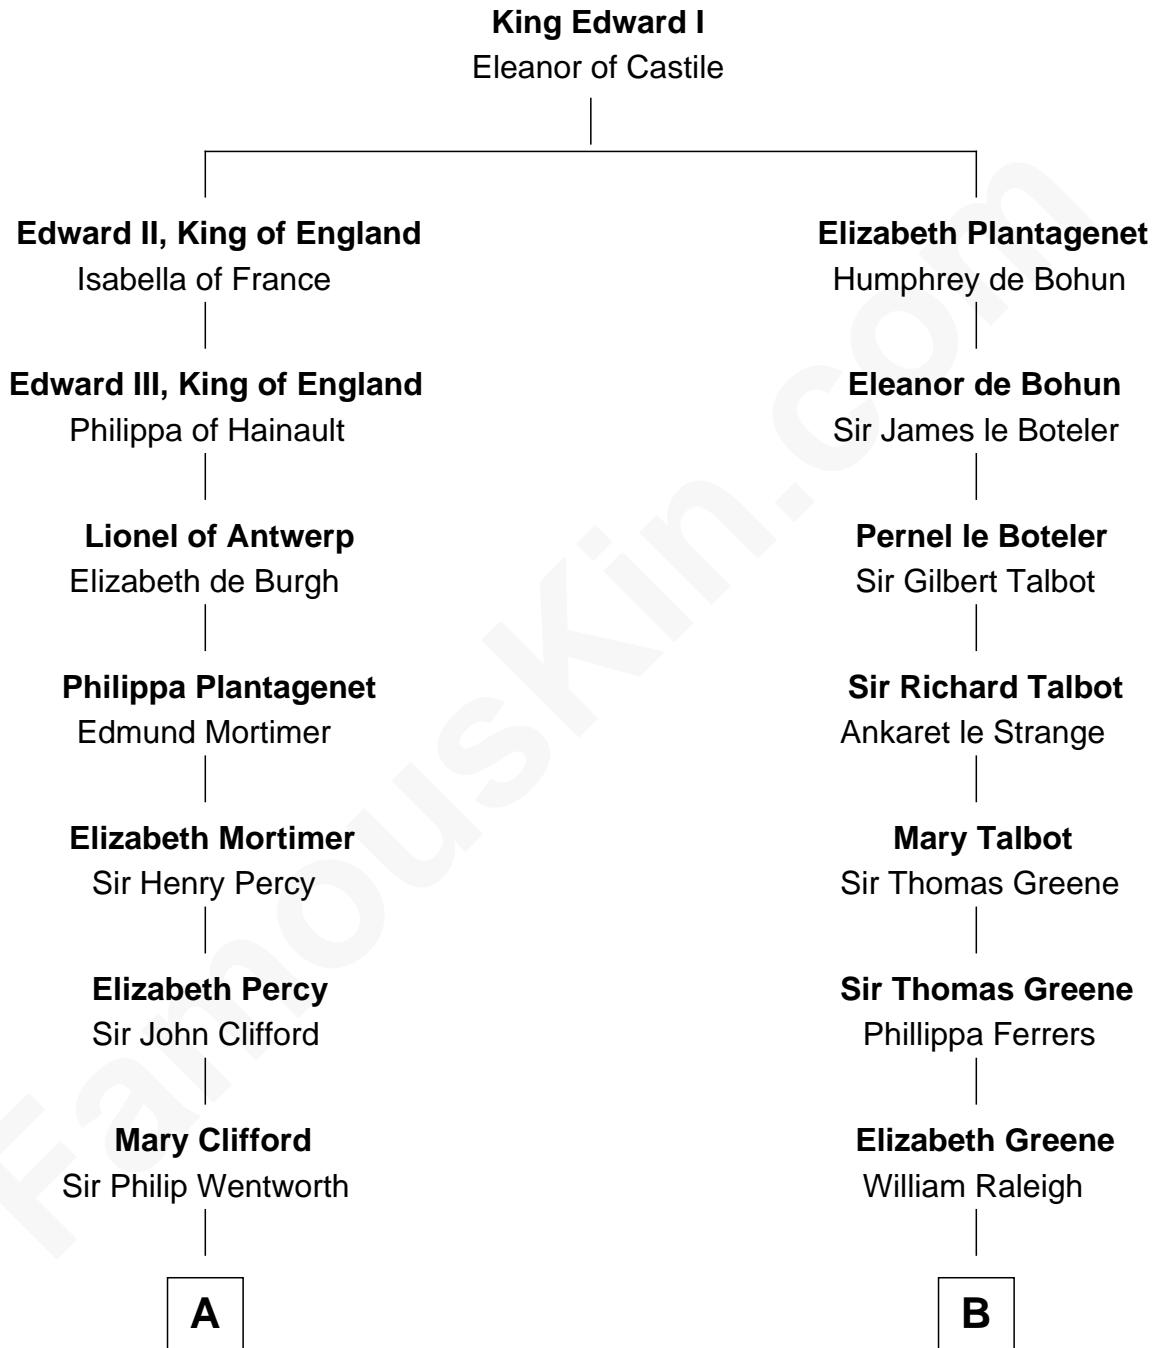

# FamousKin.com

## Relationship Chart of Caesar Rodney

*Signer of the Declaration of Independence*

15th cousin 5 times removed of

**Stephen A. Douglas**

*Participated in Lincoln-Douglas Debates*

**C**

Martha Gardiner

Stephen Arnold