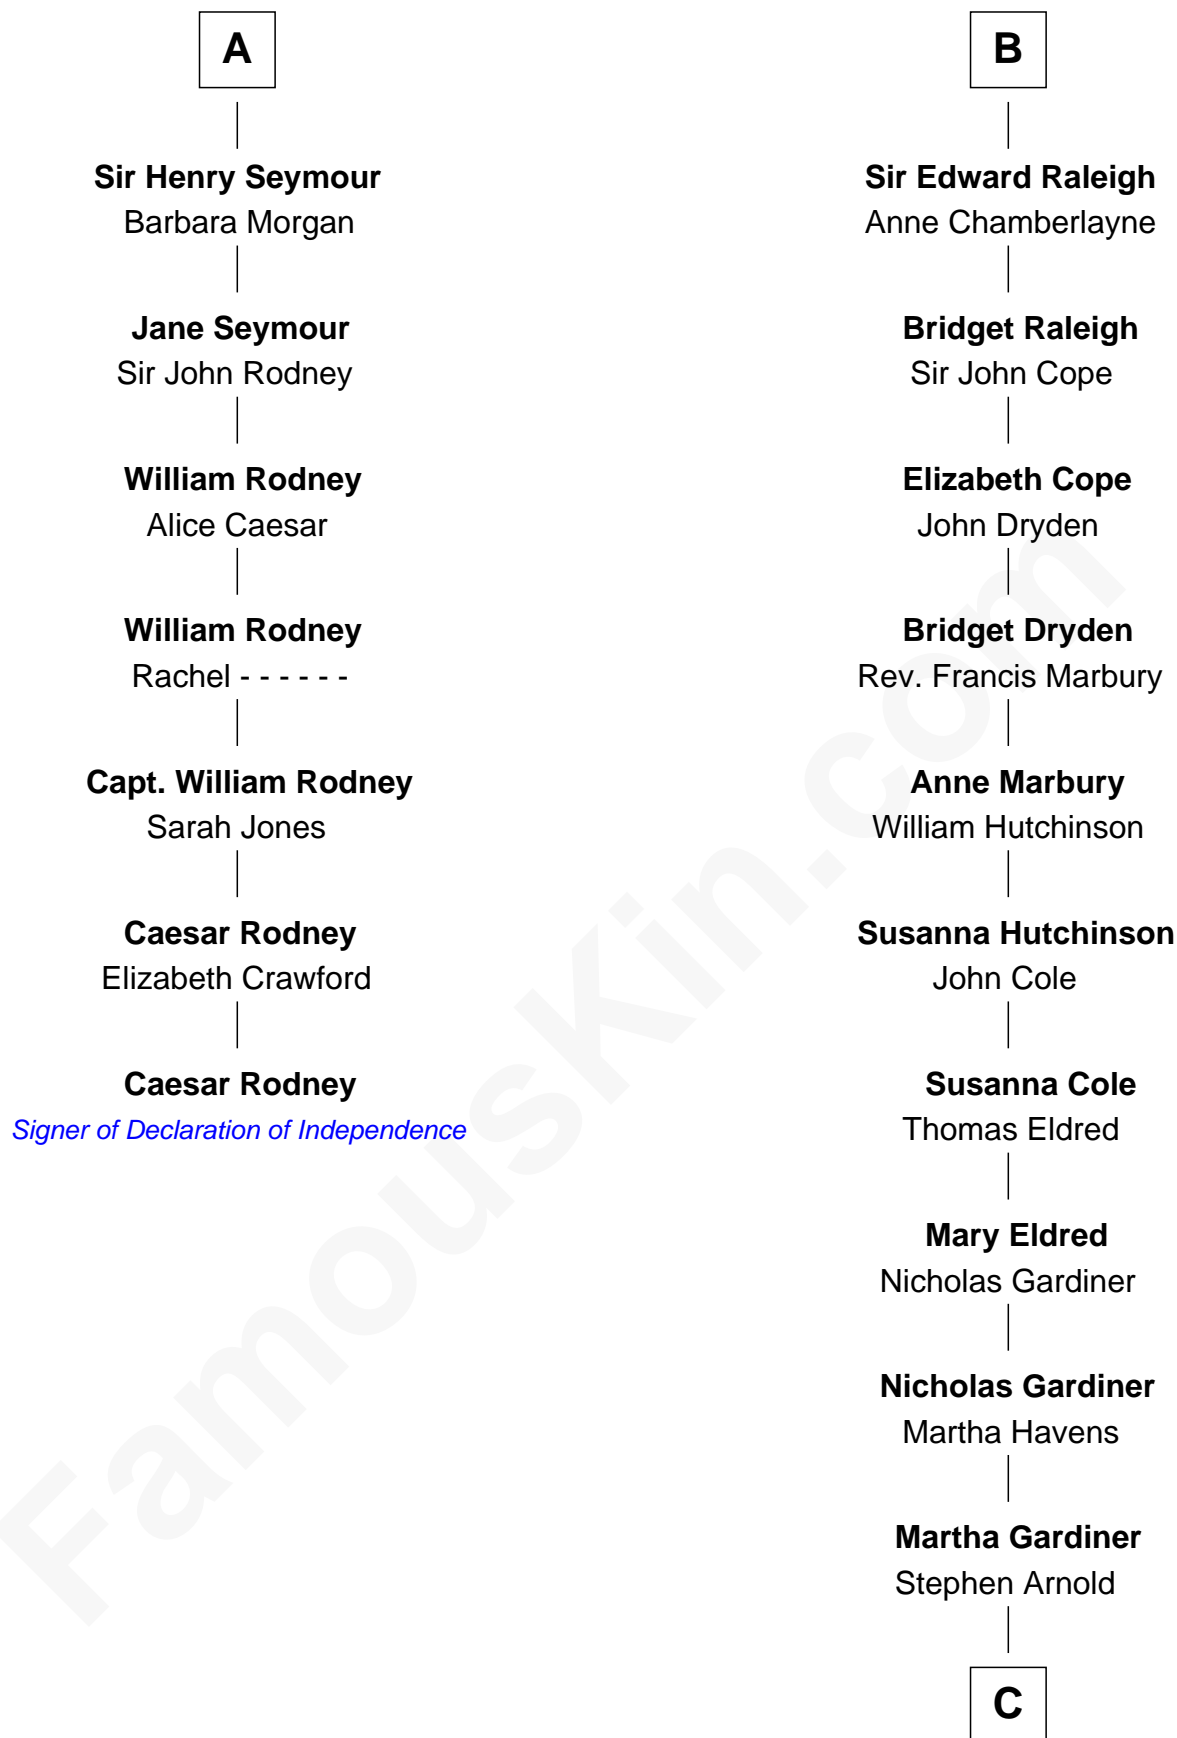

FamousKin.com

Relationship Chart of

Caesar Rodney

Signer of the Declaration of Independence

13th cousin 6 times removed of

Stephen A. Douglas

Participated in Lincoln-Douglas Debates

Sir Hugh I de Audley

Iseult de Mortimer

Alice de Audley
Sir Ralph de Neville

Margaret de Neville
Sir Henry Percy

Sir Henry Percy
Elizabeth Mortimer

Elizabeth Percy
Sir John Clifford

Mary Clifford
Sir Philip Wentworth

Sir Henry Wentworth
Anne Say

Margery Wentworth
Sir John Seymour

A

Hugh de Audley
Margaret de Clare

Margaret de Audley
Ralph de Stafford

Elizabeth de Stafford
John de Ferrers

Robert de Ferrers
Margaret Despencer

Phillippa Ferrers
Sir Thomas Greene

Elizabeth Greene
William Raleigh

Sir Edward Raleigh
Margaret Verney

B

C

Martha Arnold
Benajah Douglass

Dr. Stephen Arnold Douglass
Sarah Fiske

Stephen A. Douglas
[The Lincoln-Douglas Debates](#)

FamousKin.com