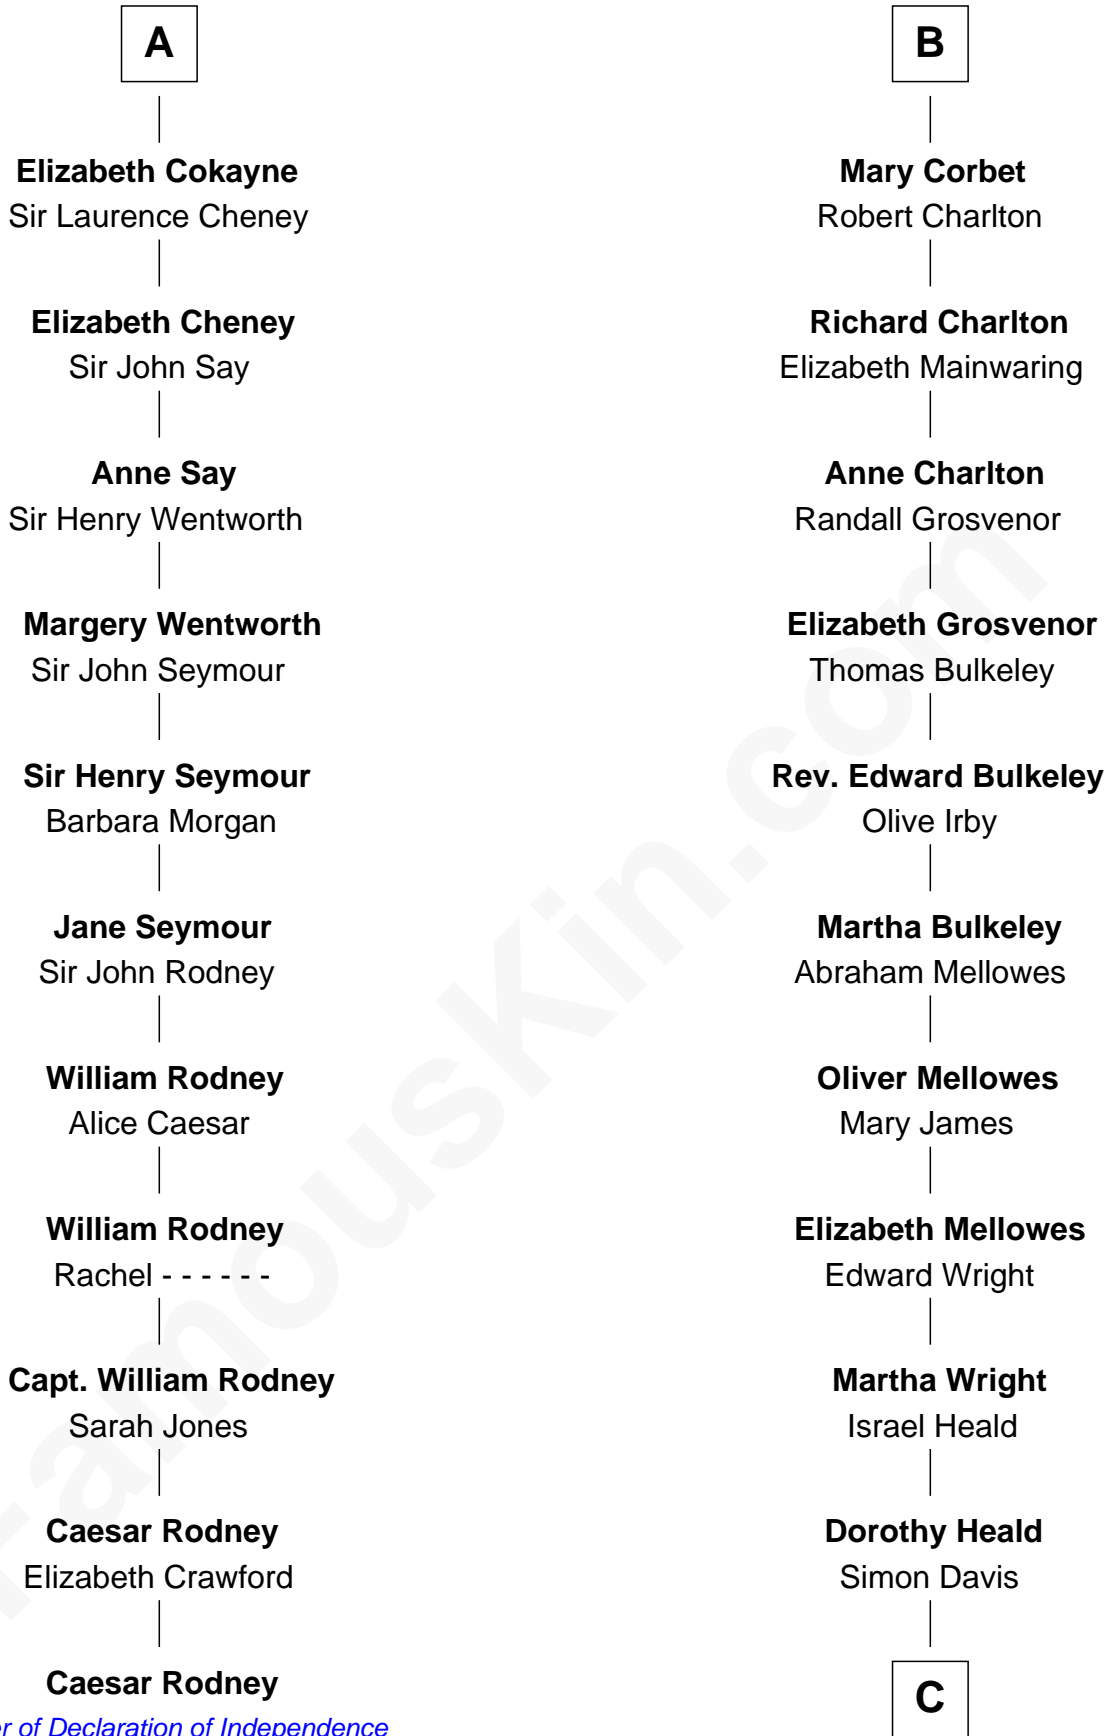

FamousKin.com

Relationship Chart of

Caesar Rodney

Signer of the Declaration of Independence

17th cousin 4 times removed of

John Davis Long

32nd Governor of Massachusetts

Bertrade de Montfort

Hugh de Kevelioc

C

Simon Davis
Hannah Gates

David Davis
Abigail Brown

Simon Davis
Persis Temple

Julia Temple Davis
Zadoc Long

John Davis Long
32nd Governor of Massachusetts