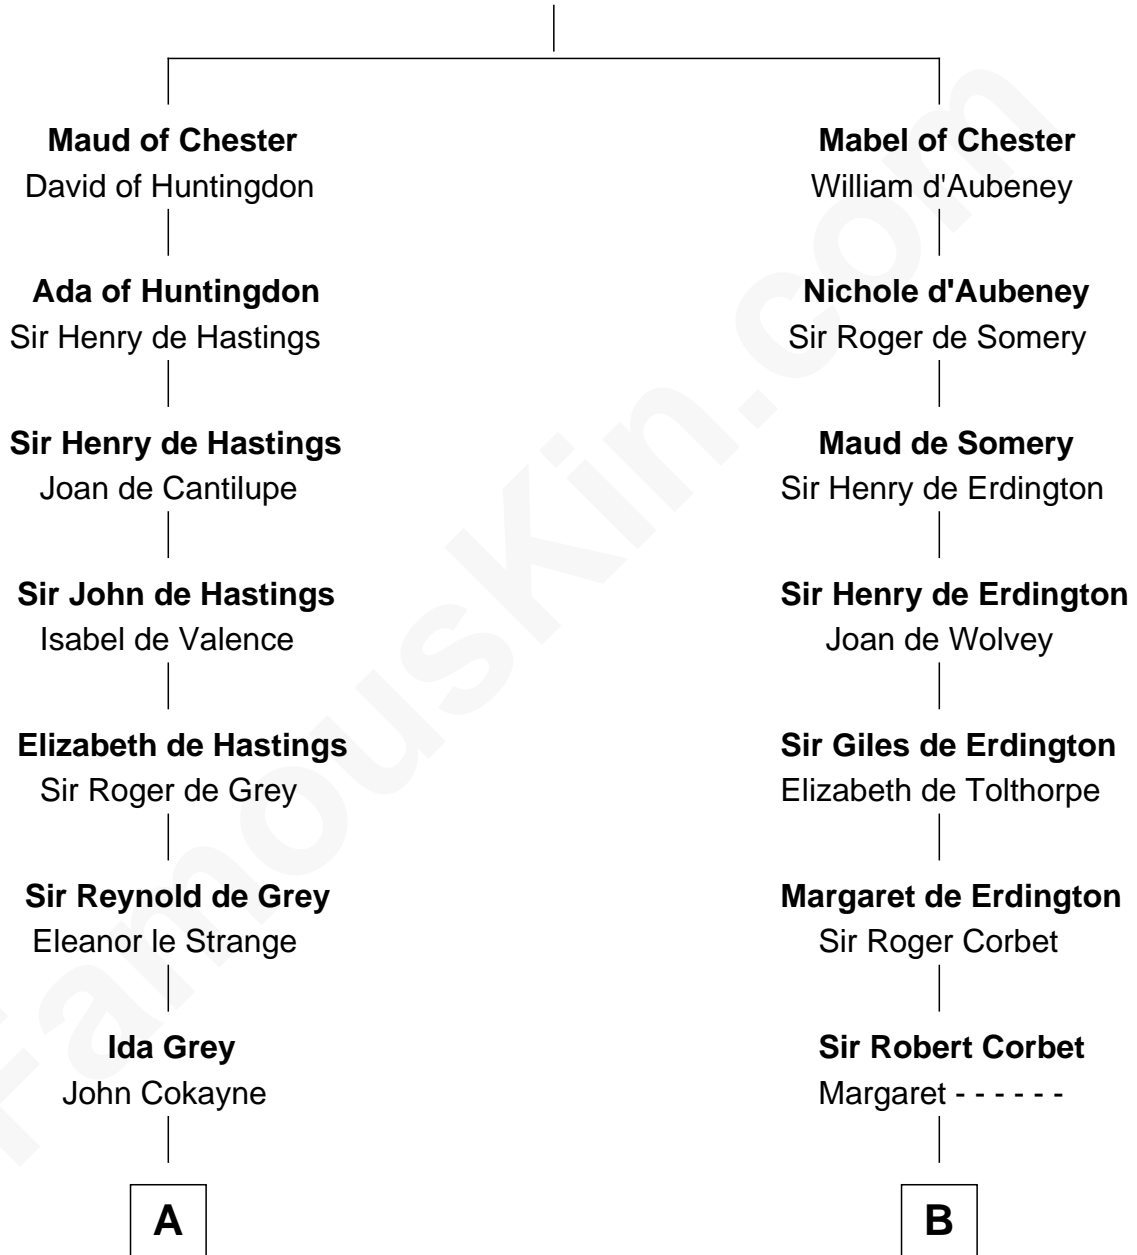

FamousKin.com

Relationship Chart of

Caesar Rodney

Signer of the Declaration of Independence

17th cousin 4 times removed of

John Davis Long

32nd Governor of Massachusetts

Bertrade de Montfort

Hugh de Kevelioc

C

Simon Davis
Hannah Gates

David Davis
Abigail Brown

Simon Davis
Persis Temple

Julia Temple Davis
Zadoc Long

John Davis Long
32nd Governor of Massachusetts