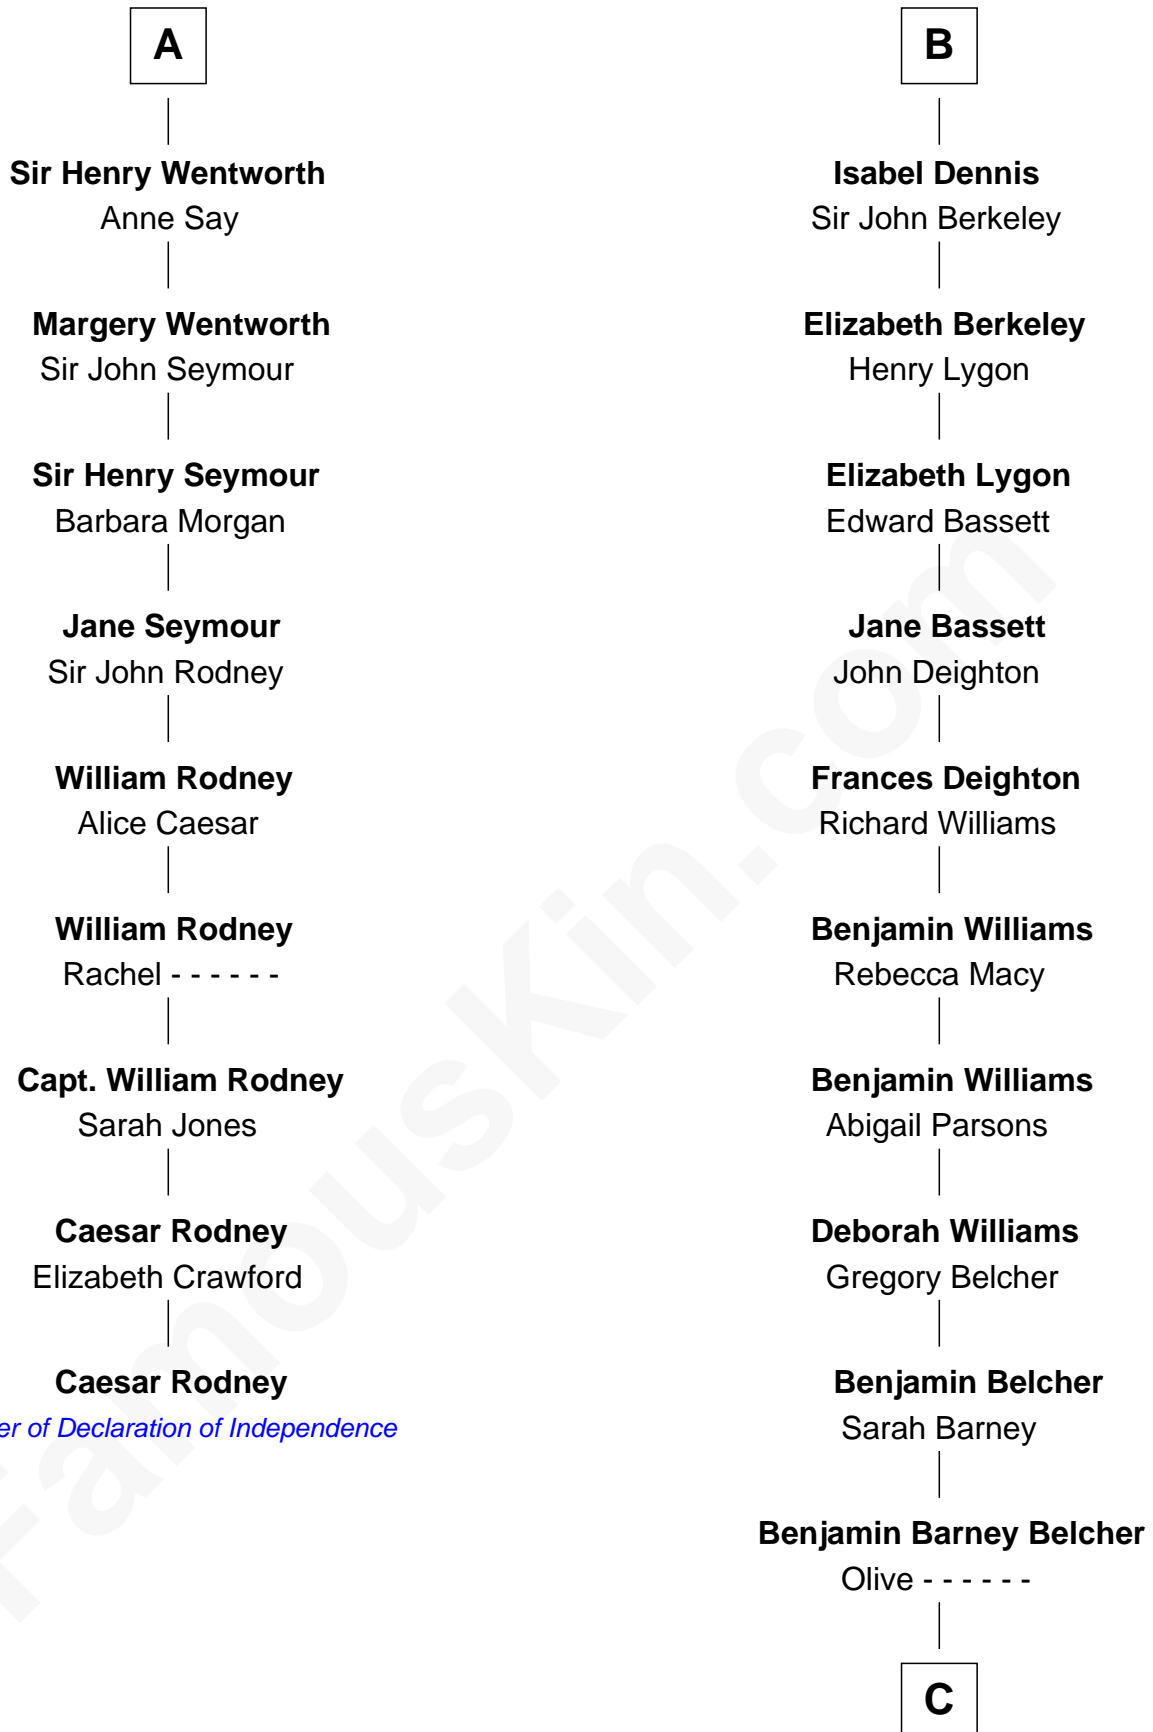

FamousKin.com

Relationship Chart of Caesar Rodney

Signer of the Declaration of Independence

15th cousin 4 times removed of

General Douglas MacArthur

U.S. Army - World War II

C

Aurelia Belcher
Arthur MacArthur

Gen. Arthur MacArthur
Mary Pinckney Hardy

General Douglas MacArthur
U.S. Army - World War II

FamousKin.com