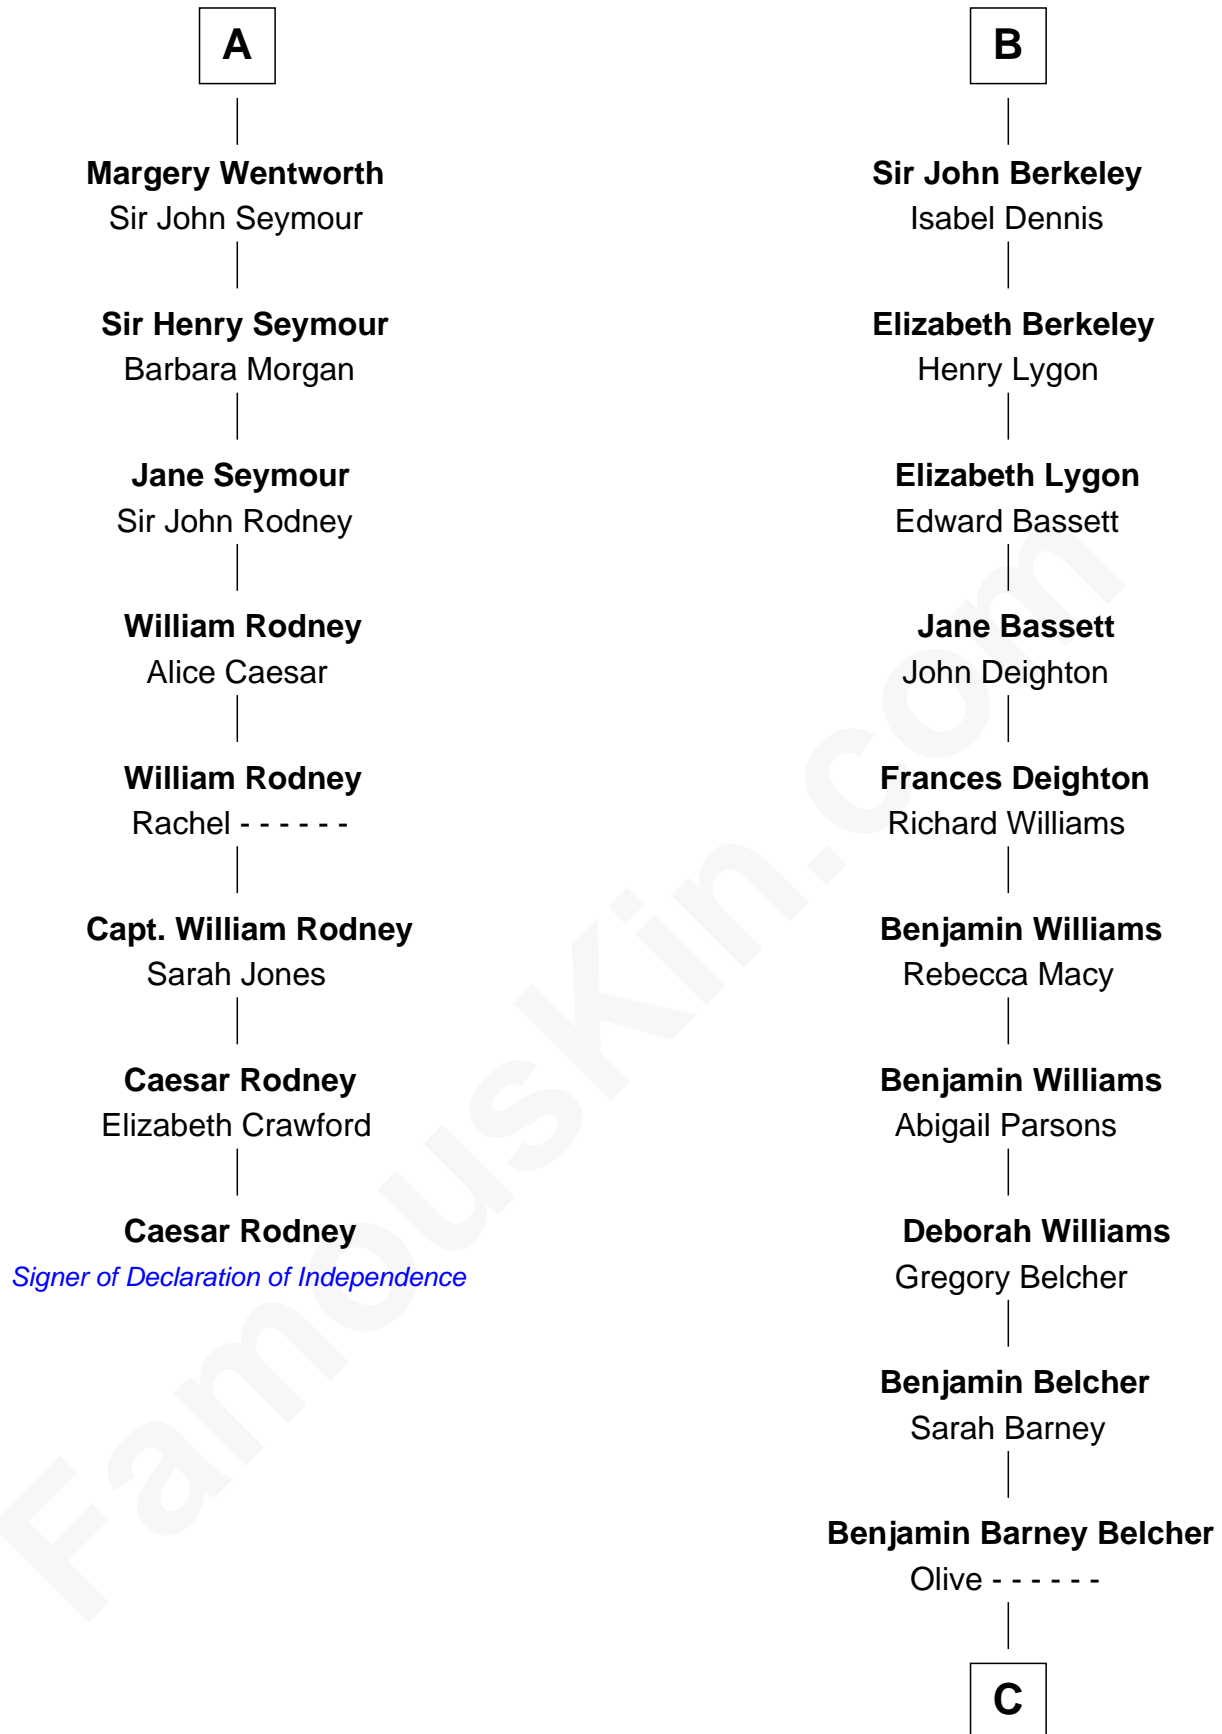

## Relationship Chart of

### Caesar Rodney

*Signer of the Declaration of Independence*

14th cousin 5 times removed of

### General Douglas MacArthur

*U.S. Army - World War II*

C

**Aurelia Belcher**  
Arthur MacArthur

**Gen. Arthur MacArthur**  
Mary Pinckney Hardy

**General Douglas MacArthur**  
*U.S. Army - World War II*

FamousKin.com