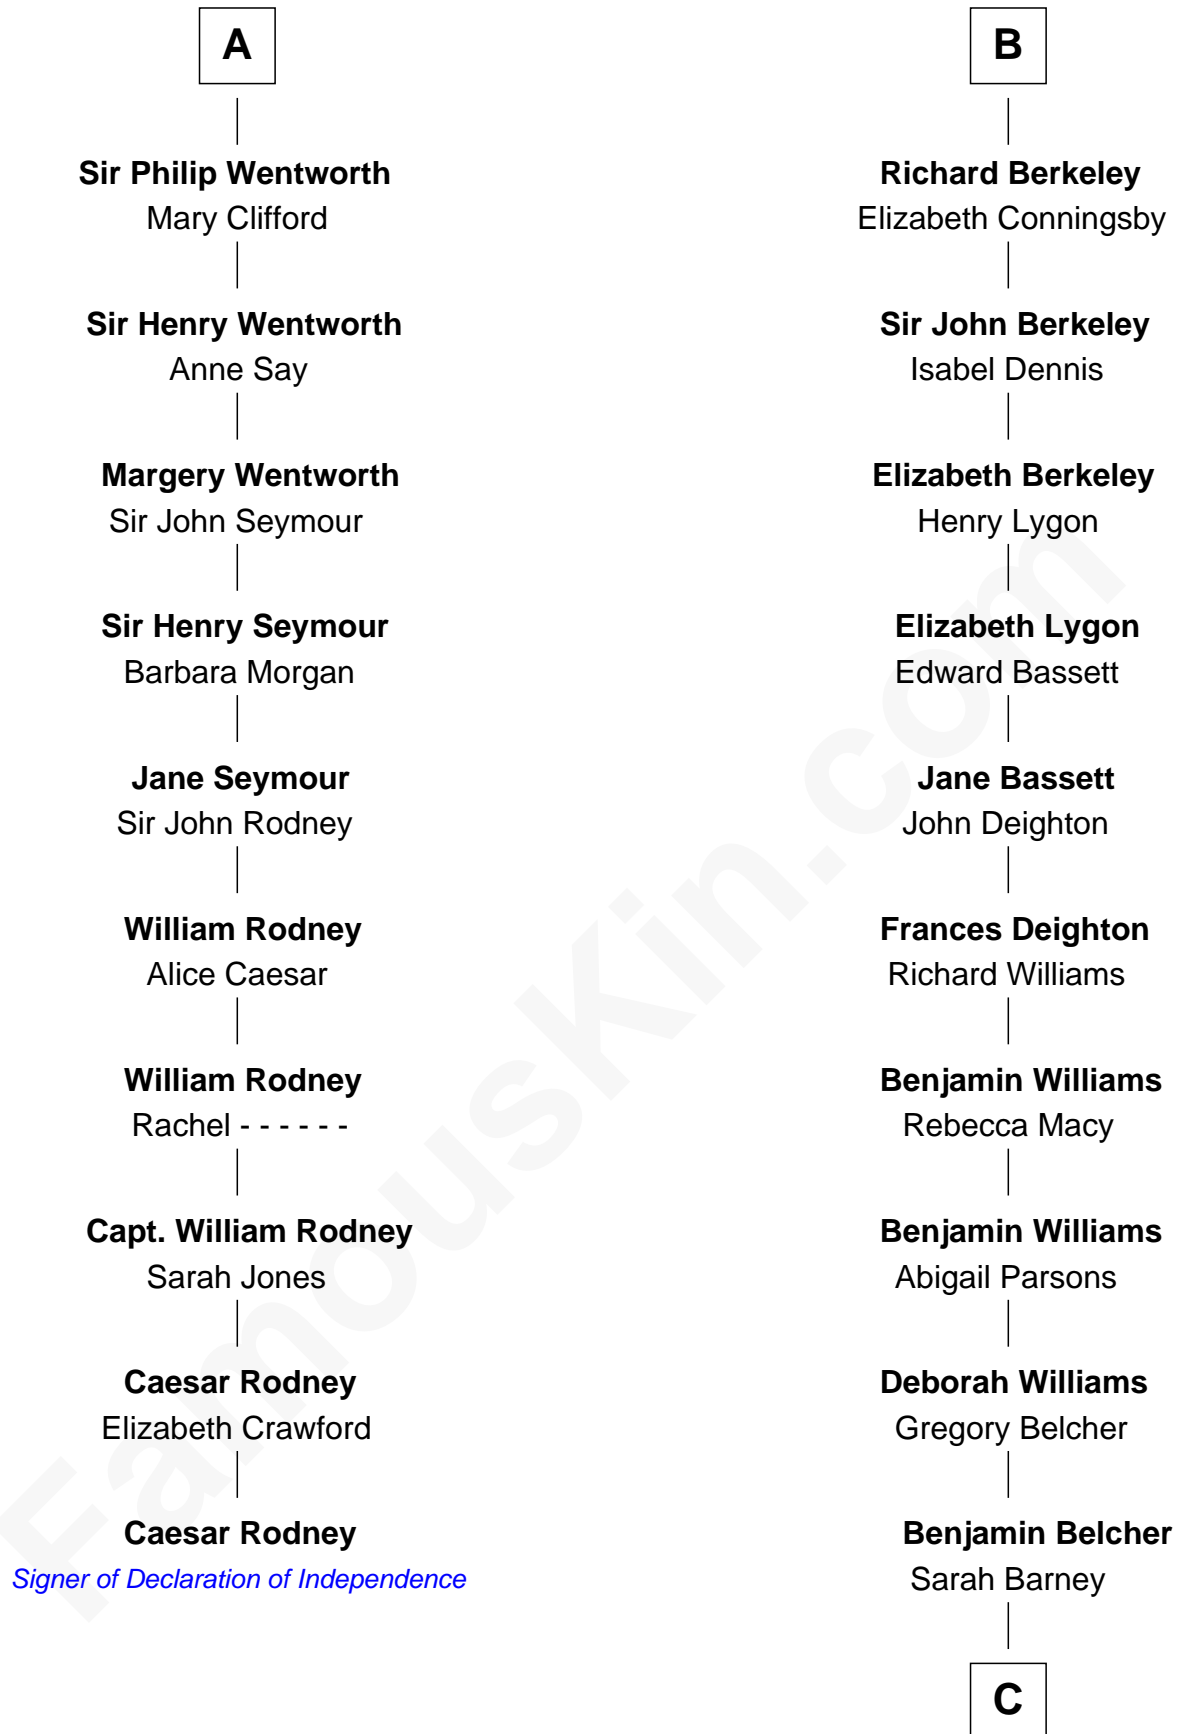

FamousKin.com

Relationship Chart of

Caesar Rodney

Signer of the Declaration of Independence

16th cousin 4 times removed of

General Douglas MacArthur

U.S. Army - World War II

Sir William de Ferrers