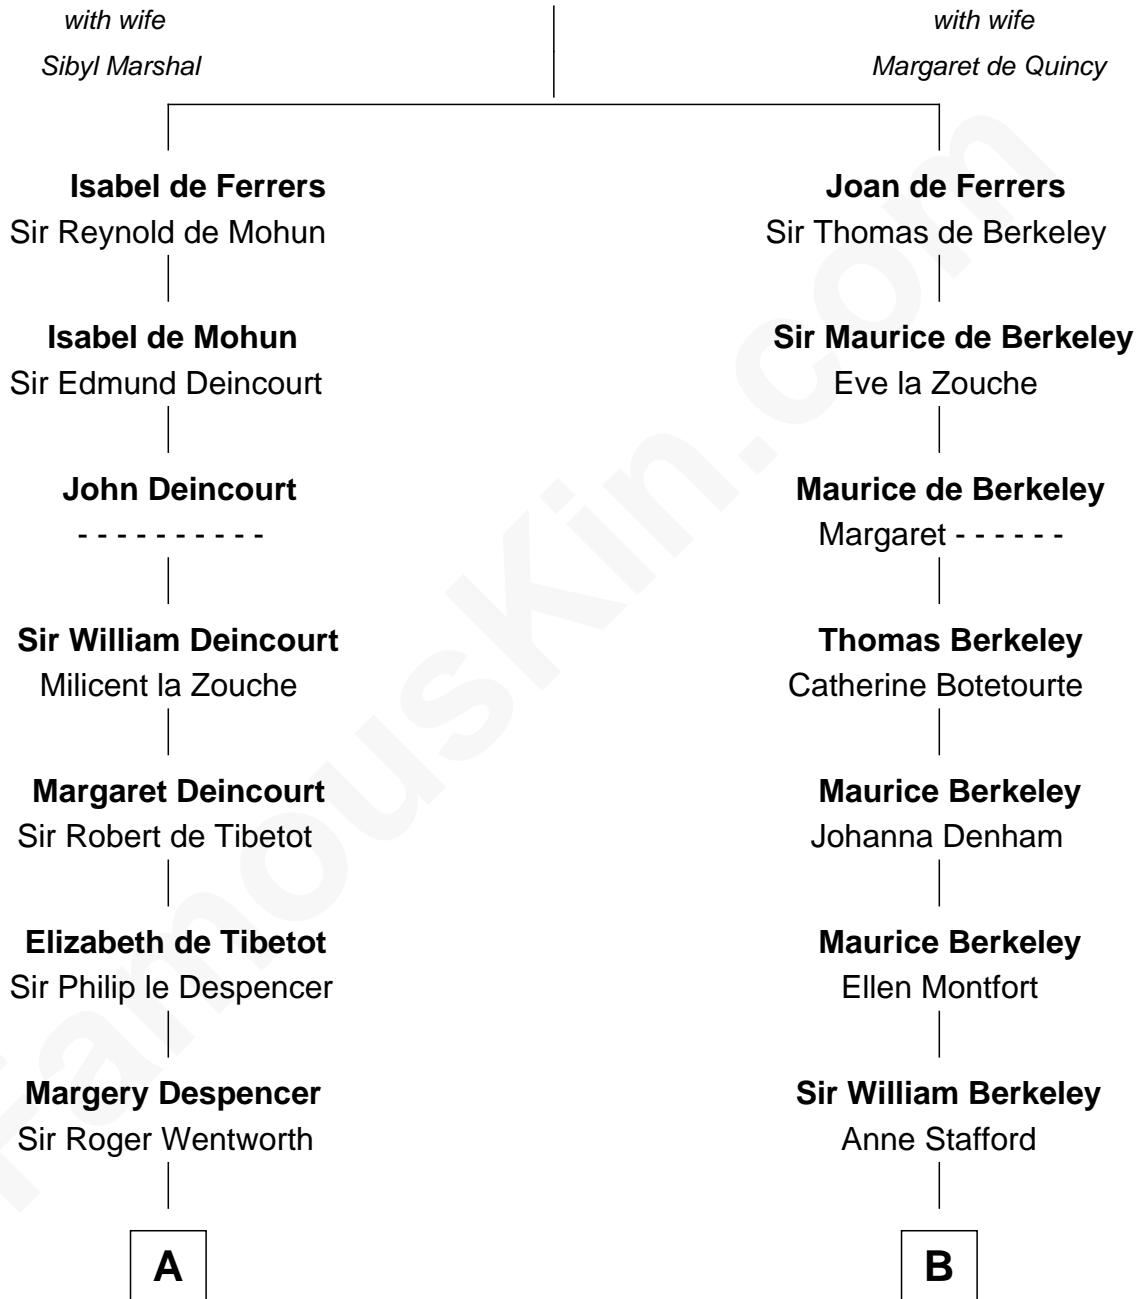

FamousKin.com

Relationship Chart of

Caesar Rodney

Signer of the Declaration of Independence

16th cousin 4 times removed of

General Douglas MacArthur

U.S. Army - World War II

Sir William de Ferrers

C

Benjamin Barney Belcher

Olive - - - - -

Aurelia Belcher

Arthur MacArthur

Gen. Arthur MacArthur

Mary Pinckney Hardy

General Douglas MacArthur