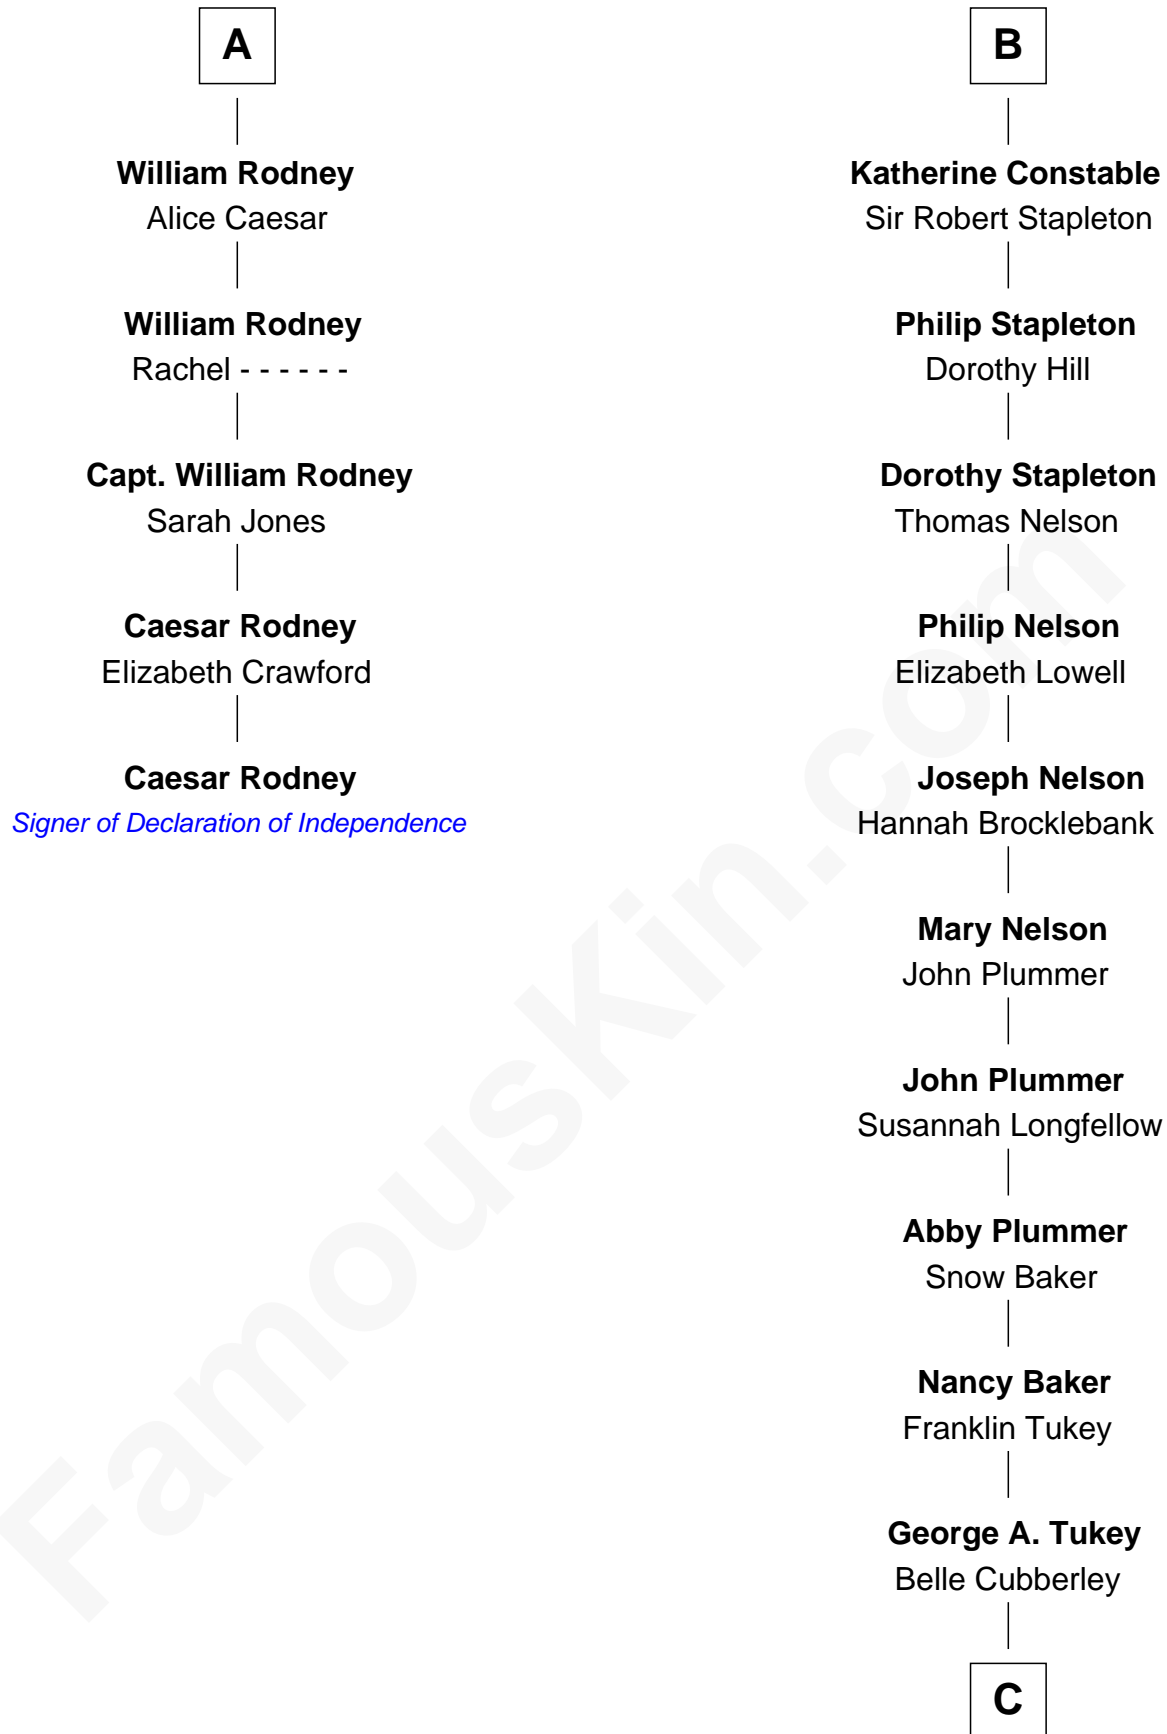

FamousKin.com

Relationship Chart of

Caesar Rodney

Signer of the Declaration of Independence

11th cousin 9 times removed of

Anne Heche

TV and Movie Actress

C

—
Walter Bradlee Tukey
Marietta Swayzee Coffin

—
Marietta Susan Tukey
Richard Carleton Prickett

—
Nancy Abigail Prickett
Donald Joe Heche

—
Anne Heche
TV and Movie Actress

FamousKin.com