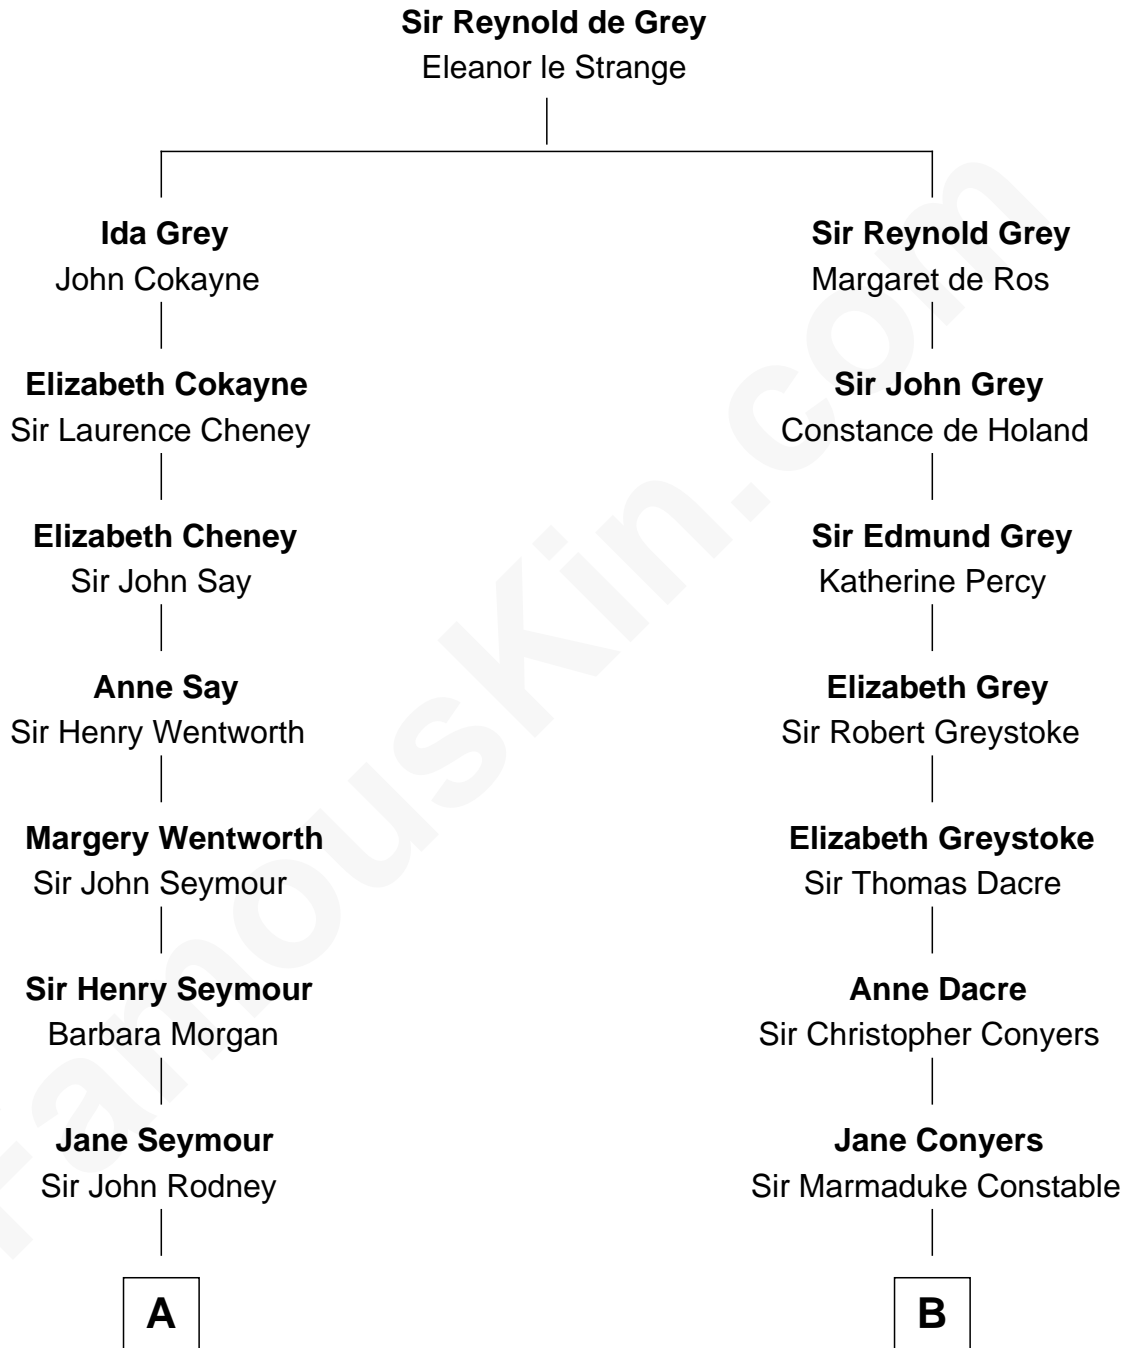

FamousKin.com

Relationship Chart of

Caesar Rodney

Signer of the Declaration of Independence

11th cousin 9 times removed of

Anne Heche

TV and Movie Actress

C

—
Walter Bradlee Tukey
Marietta Swayzee Coffin

—
Marietta Susan Tukey
Richard Carleton Prickett

—
Nancy Abigail Prickett
Donald Joe Heche

—
Anne Heche
TV and Movie Actress

FamousKin.com