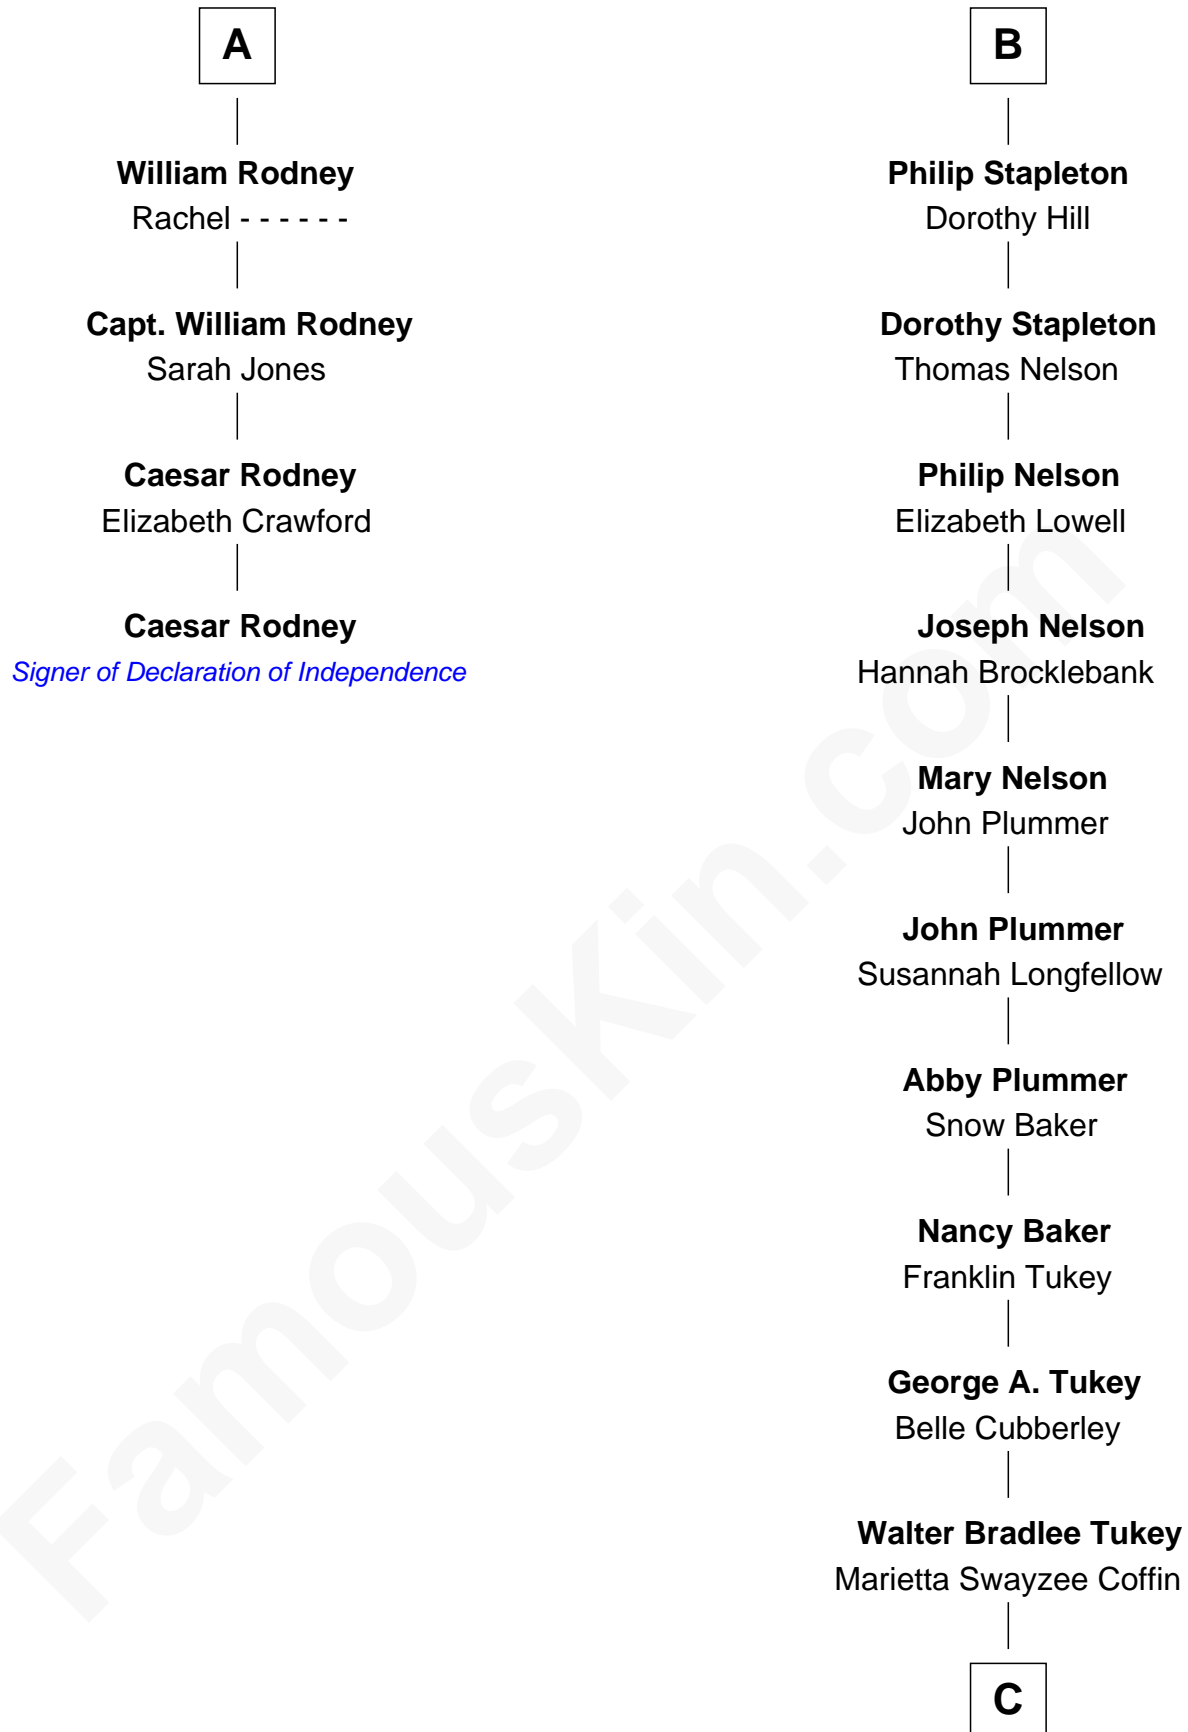

## Relationship Chart of

### Caesar Rodney

*Signer of the Declaration of Independence*

10th cousin 9 times removed of

**Anne Heche**

*TV and Movie Actress*

**C**

—  
**Marietta Susan Tukey**  
Richard Carleton Prickett

—  
**Nancy Abigail Prickett**  
Donald Joe Heche