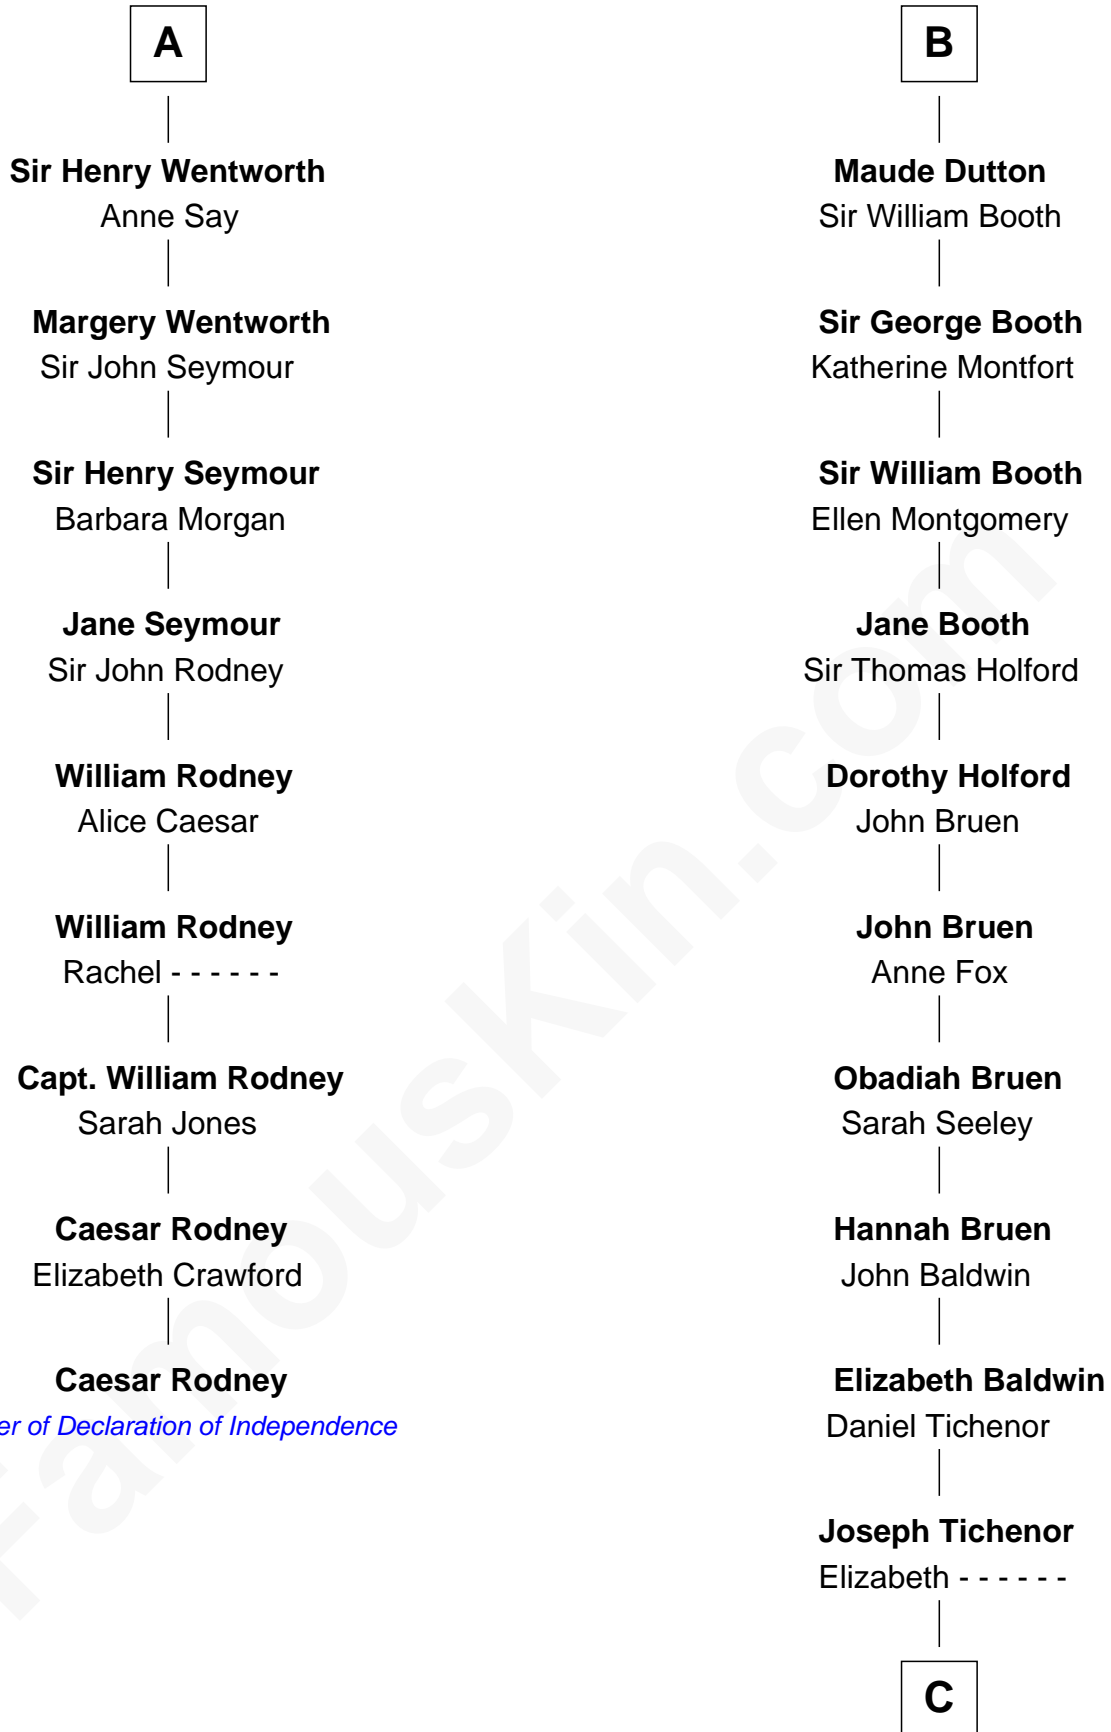

FamousKin.com

Relationship Chart of

Caesar Rodney

Signer of the Declaration of Independence

15th cousin 4 times removed of

Isaac Taylor Tichenor

President of Auburn University

Alan la Zouche

Ellen de Quincy

C

Daniel Tichenor

Anna Byram

James Tichenor

Margaret Bennett

Isaac Taylor Tichenor

President of Auburn University