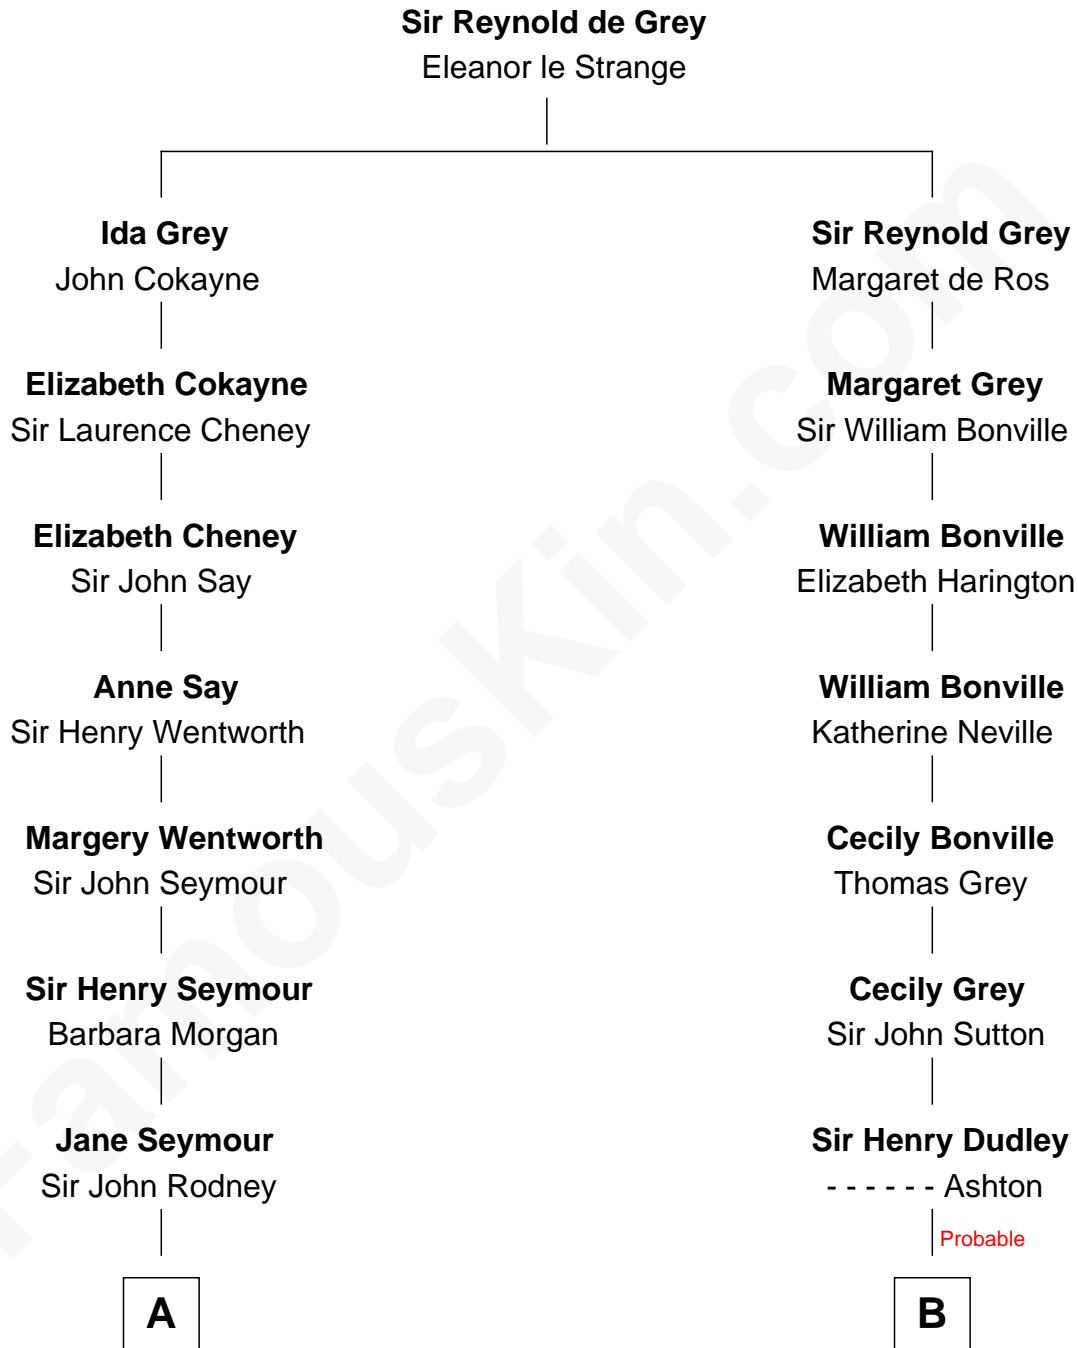

FamousKin.com

Relationship Chart of

Caesar Rodney

Signer of the Declaration of Independence

11th cousin 9 times removed of

Kyra Sedgwick

TV and Movie Actress

C

Sarah May Minturn
Henry Dwight Sedgwick

Robert Minturn Sedgwick
Helen Peabody

Henry Dwight Sedgwick
Patricia Ann Rosenwald

Kyra Sedgwick
TV and Movie Actress