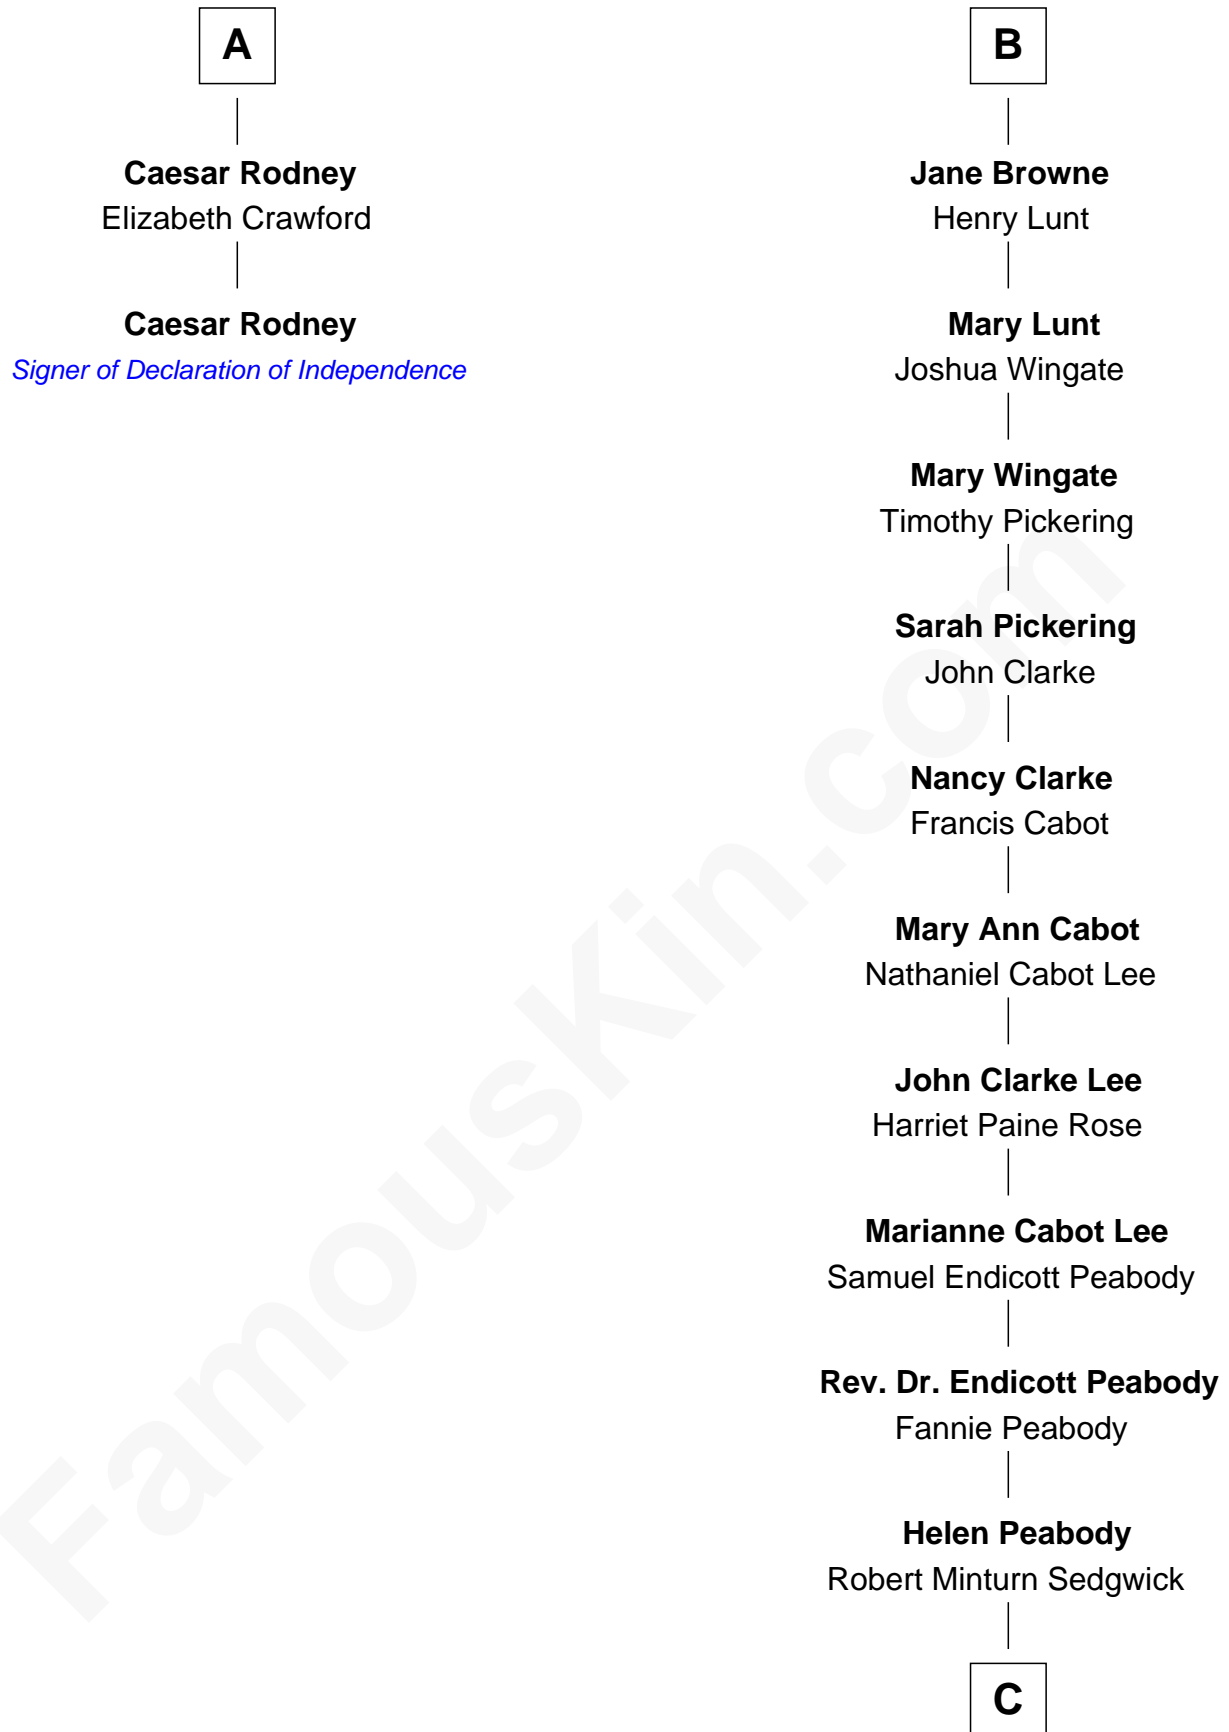

FamousKin.com

Relationship Chart of

Caesar Rodney

Signer of the Declaration of Independence

8th cousin 10 times removed of

Kyra Sedgwick

TV and Movie Actress

Sir Philip Wentworth

Mary Clifford

Sir Henry Wentworth

Anne Say

Margery Wentworth

Sir John Seymour

Sir Henry Seymour

Barbara Morgan

Jane Seymour

Elizabeth Wentworth

Sir Martin de la See

Joan de la See

Sir Piers Hildyard

Isabel Hildyard

Ralph Legard

Joan Ledgard

Richard Skepper

Edward Skepper

Mary Robinson

Rev. William Skepper

Jane - - - - -

Jane Skepper

Abraham Browne

B

C