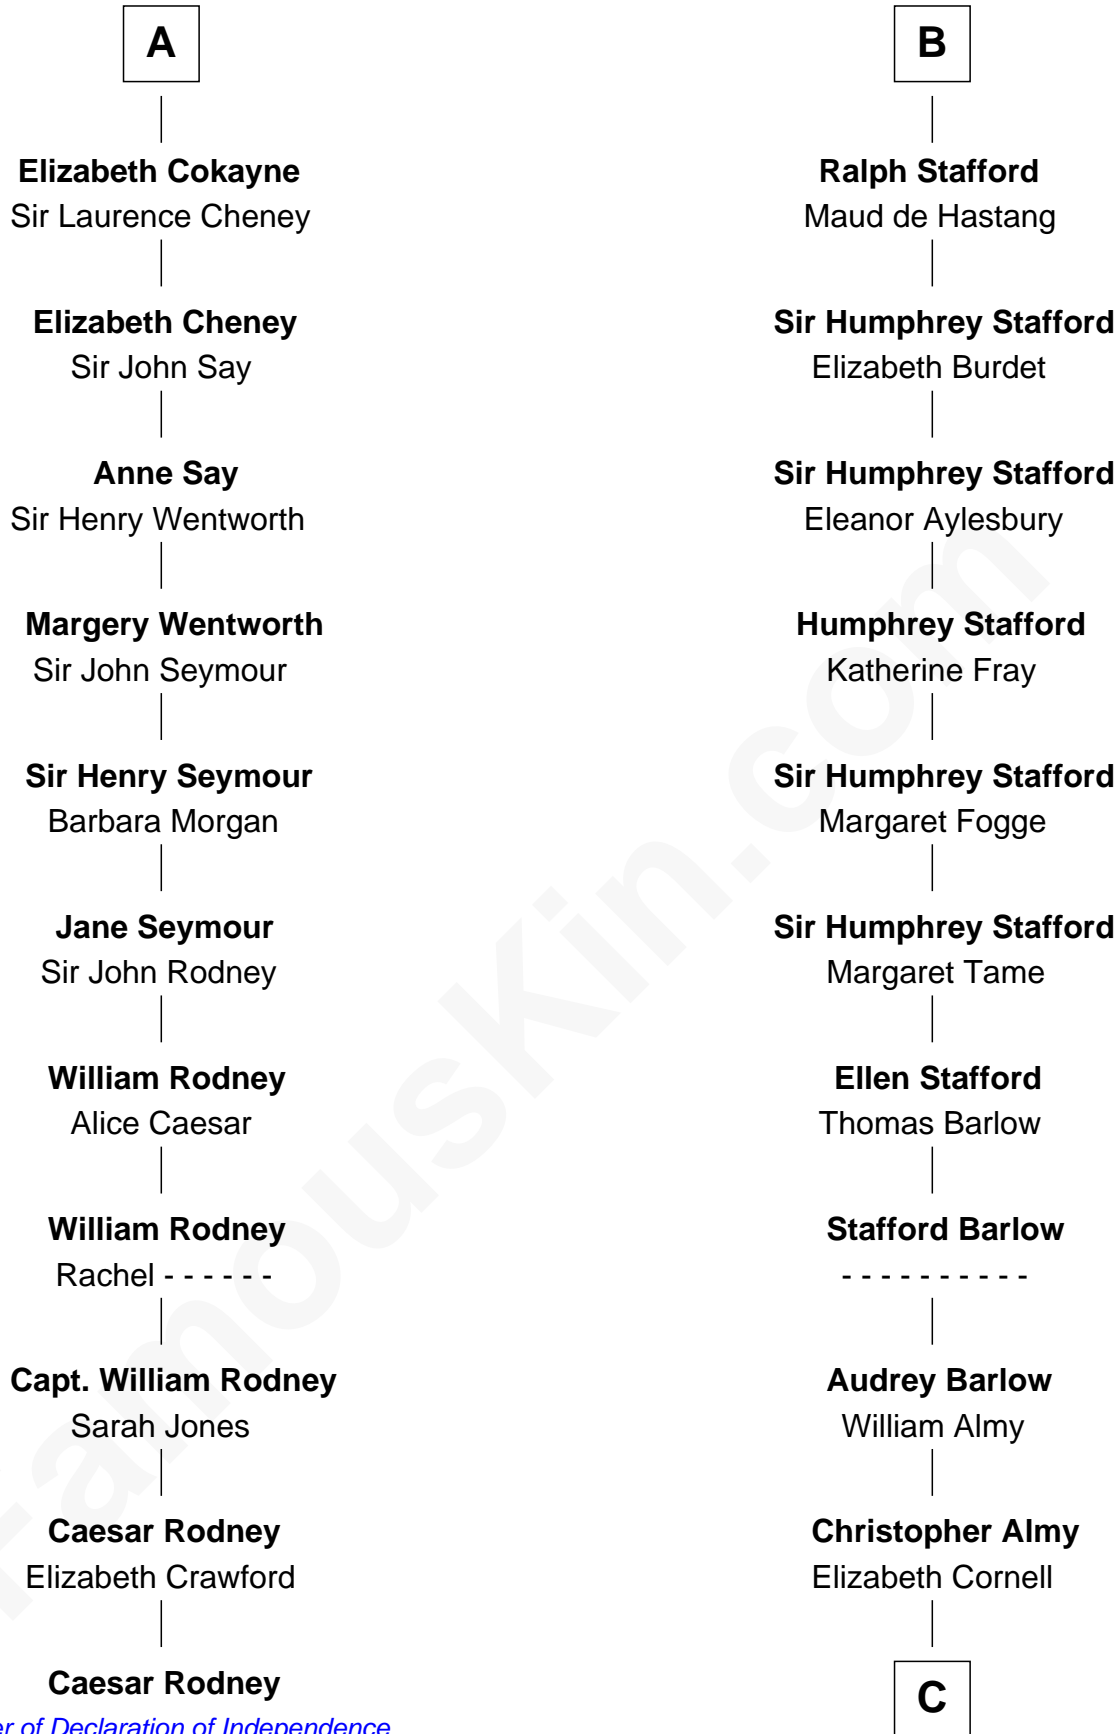

FamousKin.com

Relationship Chart of

Caesar Rodney

Signer of the Declaration of Independence

17th cousin 2 times removed of

William Ellery

Signer of the Declaration of Independence

Bertrade de Montfort

Hugh de Kevelioc

C

Col. Job Almy

Ann Lawton

Elizabeth Almy

William Ellery

William Ellery

Signer of Declaration of Independence