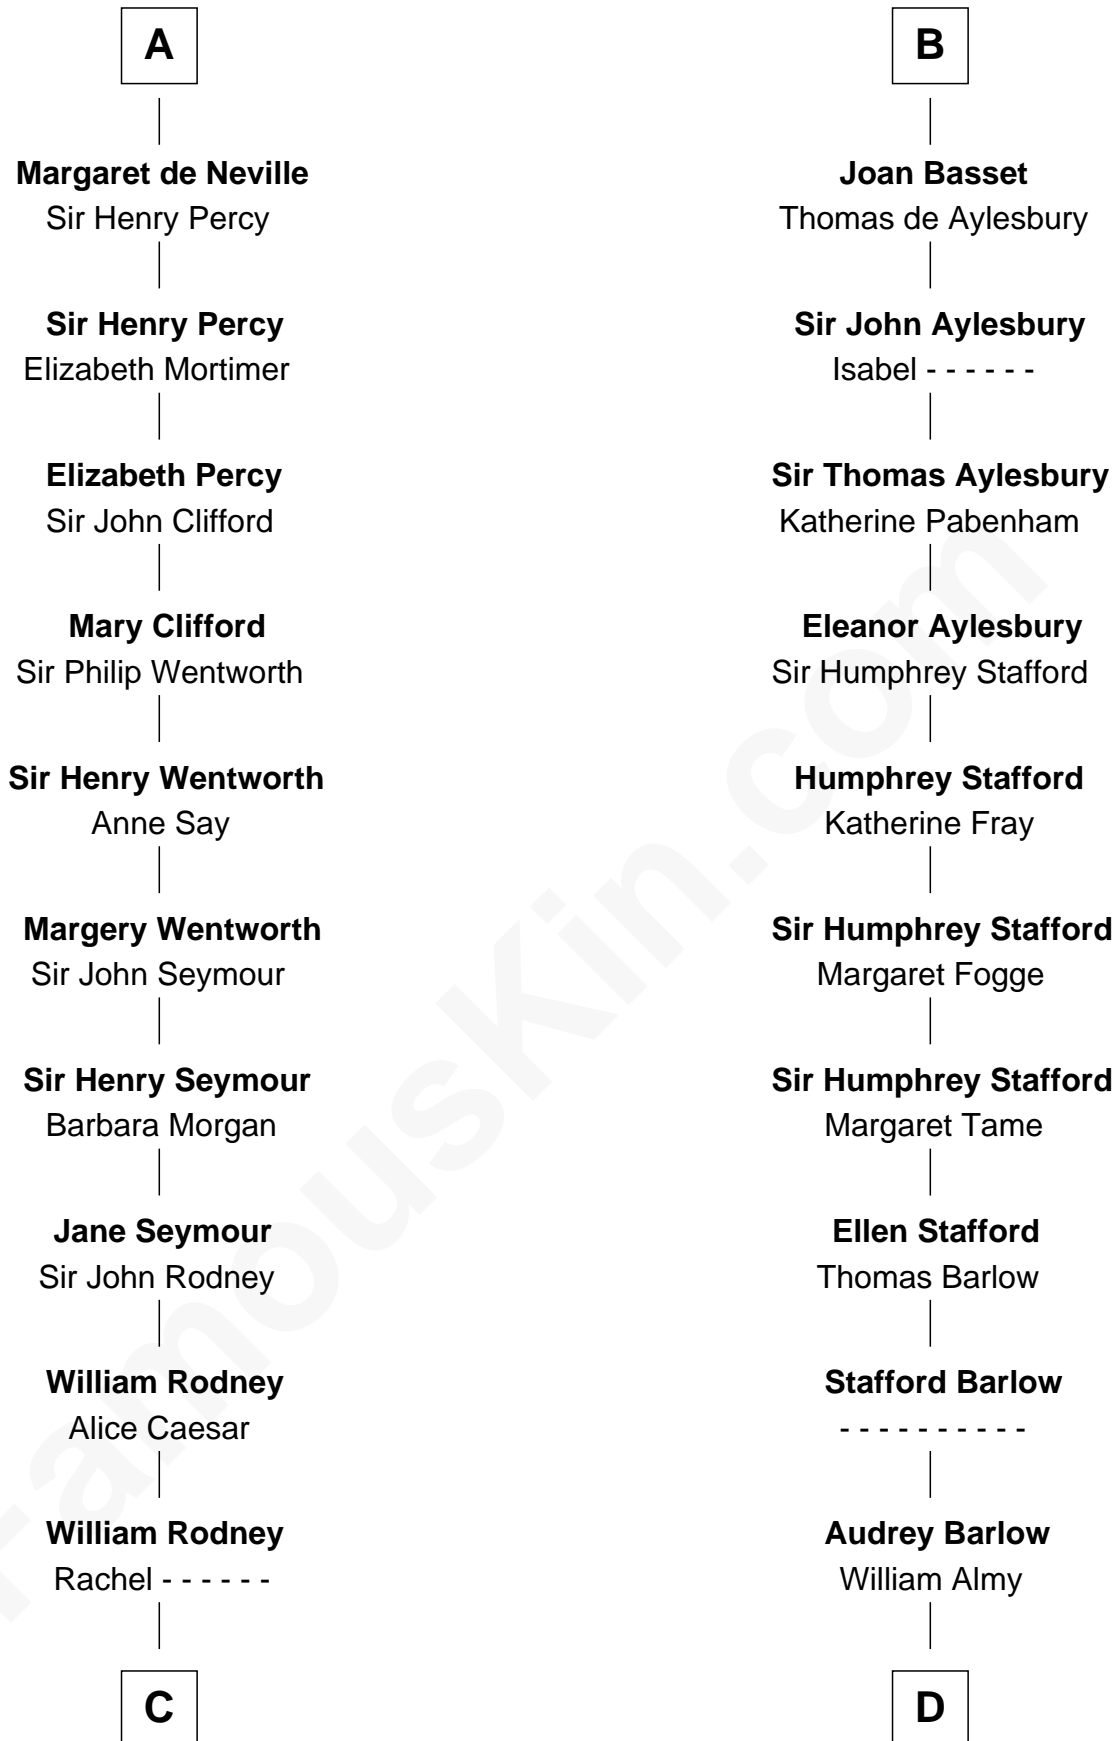

## Relationship Chart of Caesar Rodney

*Signer of the Declaration of Independence*

19th cousin 1 time removed of

## William Ellery

*Signer of the Declaration of Independence*

**Saher I de Quincy**

Maud de St. Liz

**C**

**Capt. William Rodney**

Sarah Jones

**Caesar Rodney**

Elizabeth Crawford

**Caesar Rodney**

*Signer of Declaration of Independence*

**D**

**Christopher Almy**

Elizabeth Cornell

**Col. Job Almy**

Ann Lawton