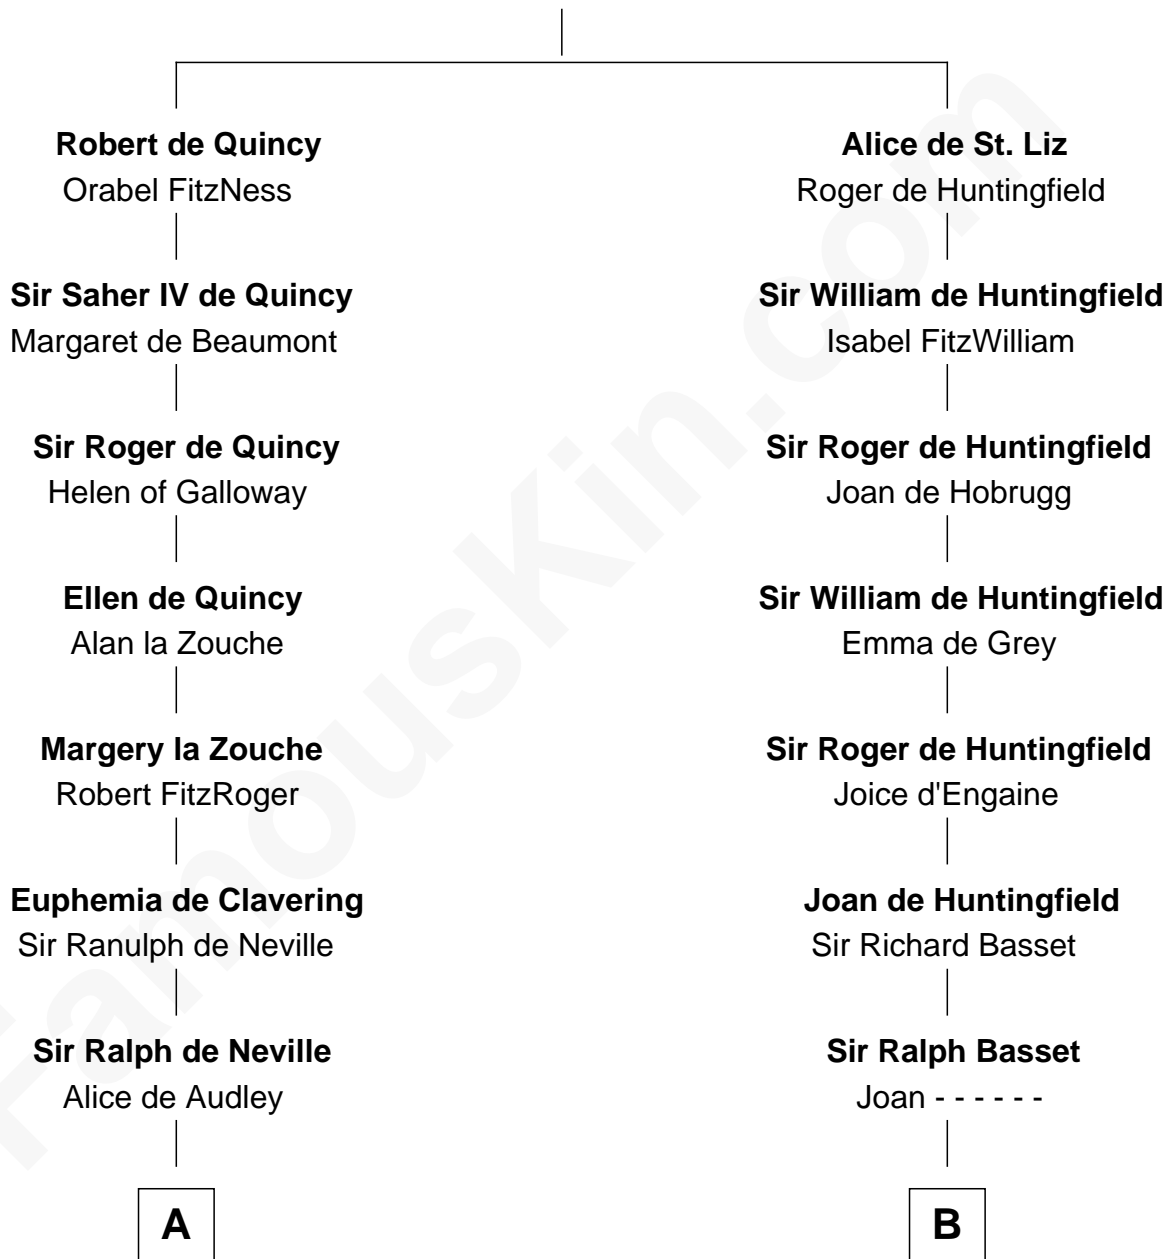

## Relationship Chart of Caesar Rodney

*Signer of the Declaration of Independence*

19th cousin 1 time removed of

## William Ellery

*Signer of the Declaration of Independence*

**Saher I de Quincy**

Maud de St. Liz

**C**

**Capt. William Rodney**

Sarah Jones

**Caesar Rodney**