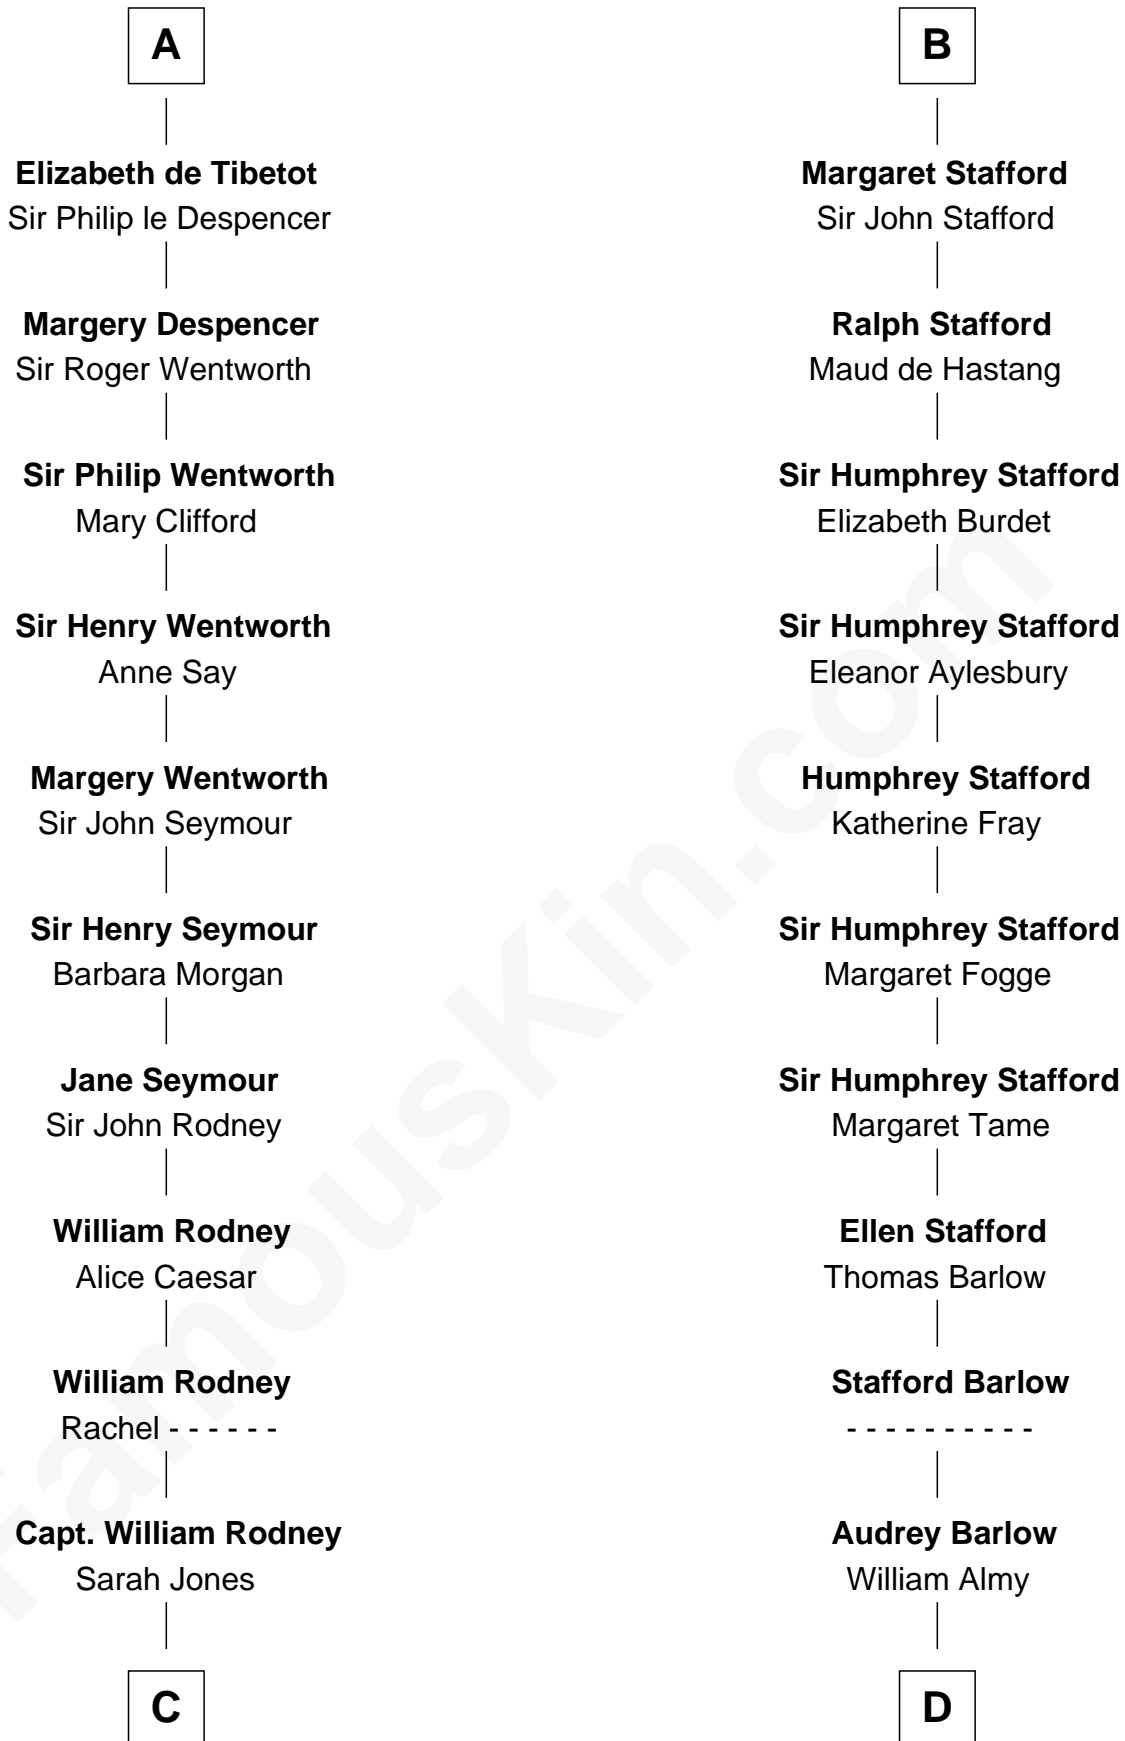

FamousKin.com

Relationship Chart of

Caesar Rodney

Signer of the Declaration of Independence

18th cousin 2 times removed of

William Ellery

Signer of the Declaration of Independence

C

Caesar Rodney
Elizabeth Crawford

Caesar Rodney
Signer of Declaration of Independence

D

Christopher Almy
Elizabeth Cornell

Col. Job Almy
Ann Lawton

Elizabeth Almy
William Ellery

William Ellery
Signer of Declaration of Independence

FamousKin.com