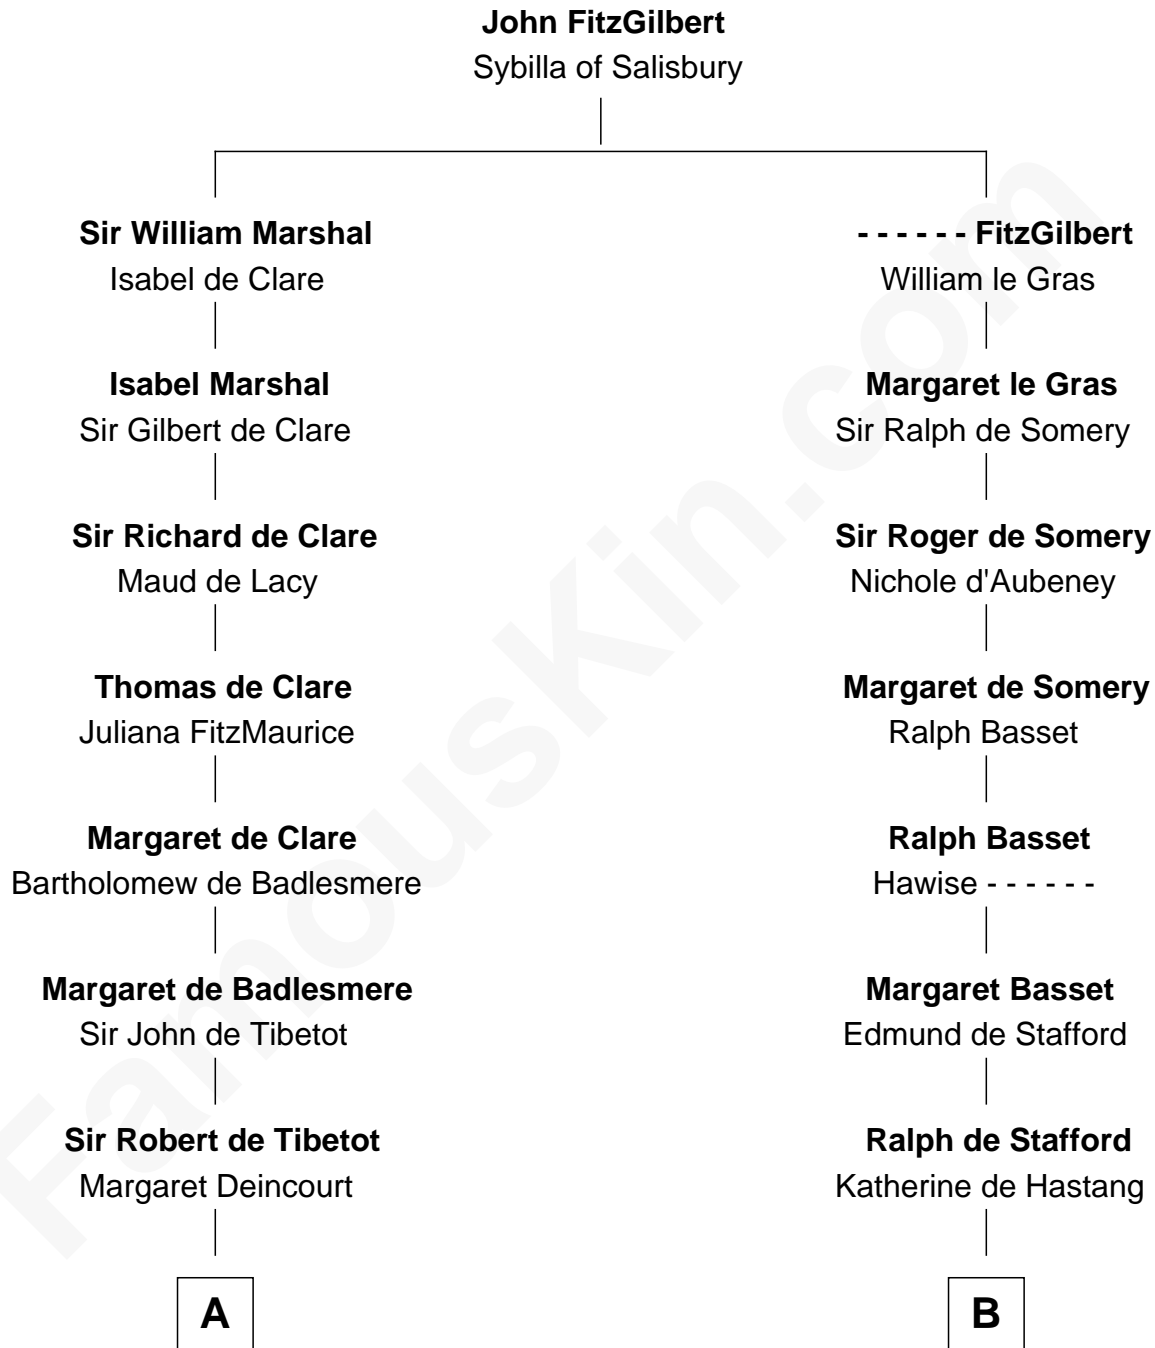

FamousKin.com

Relationship Chart of

Caesar Rodney

Signer of the Declaration of Independence

18th cousin 2 times removed of

William Ellery

Signer of the Declaration of Independence

C

Caesar Rodney
Elizabeth Crawford

Caesar Rodney
Signer of Declaration of Independence

D

Christopher Almy
Elizabeth Cornell

Col. Job Almy
Ann Lawton

Elizabeth Almy
William Ellery

William Ellery
Signer of Declaration of Independence