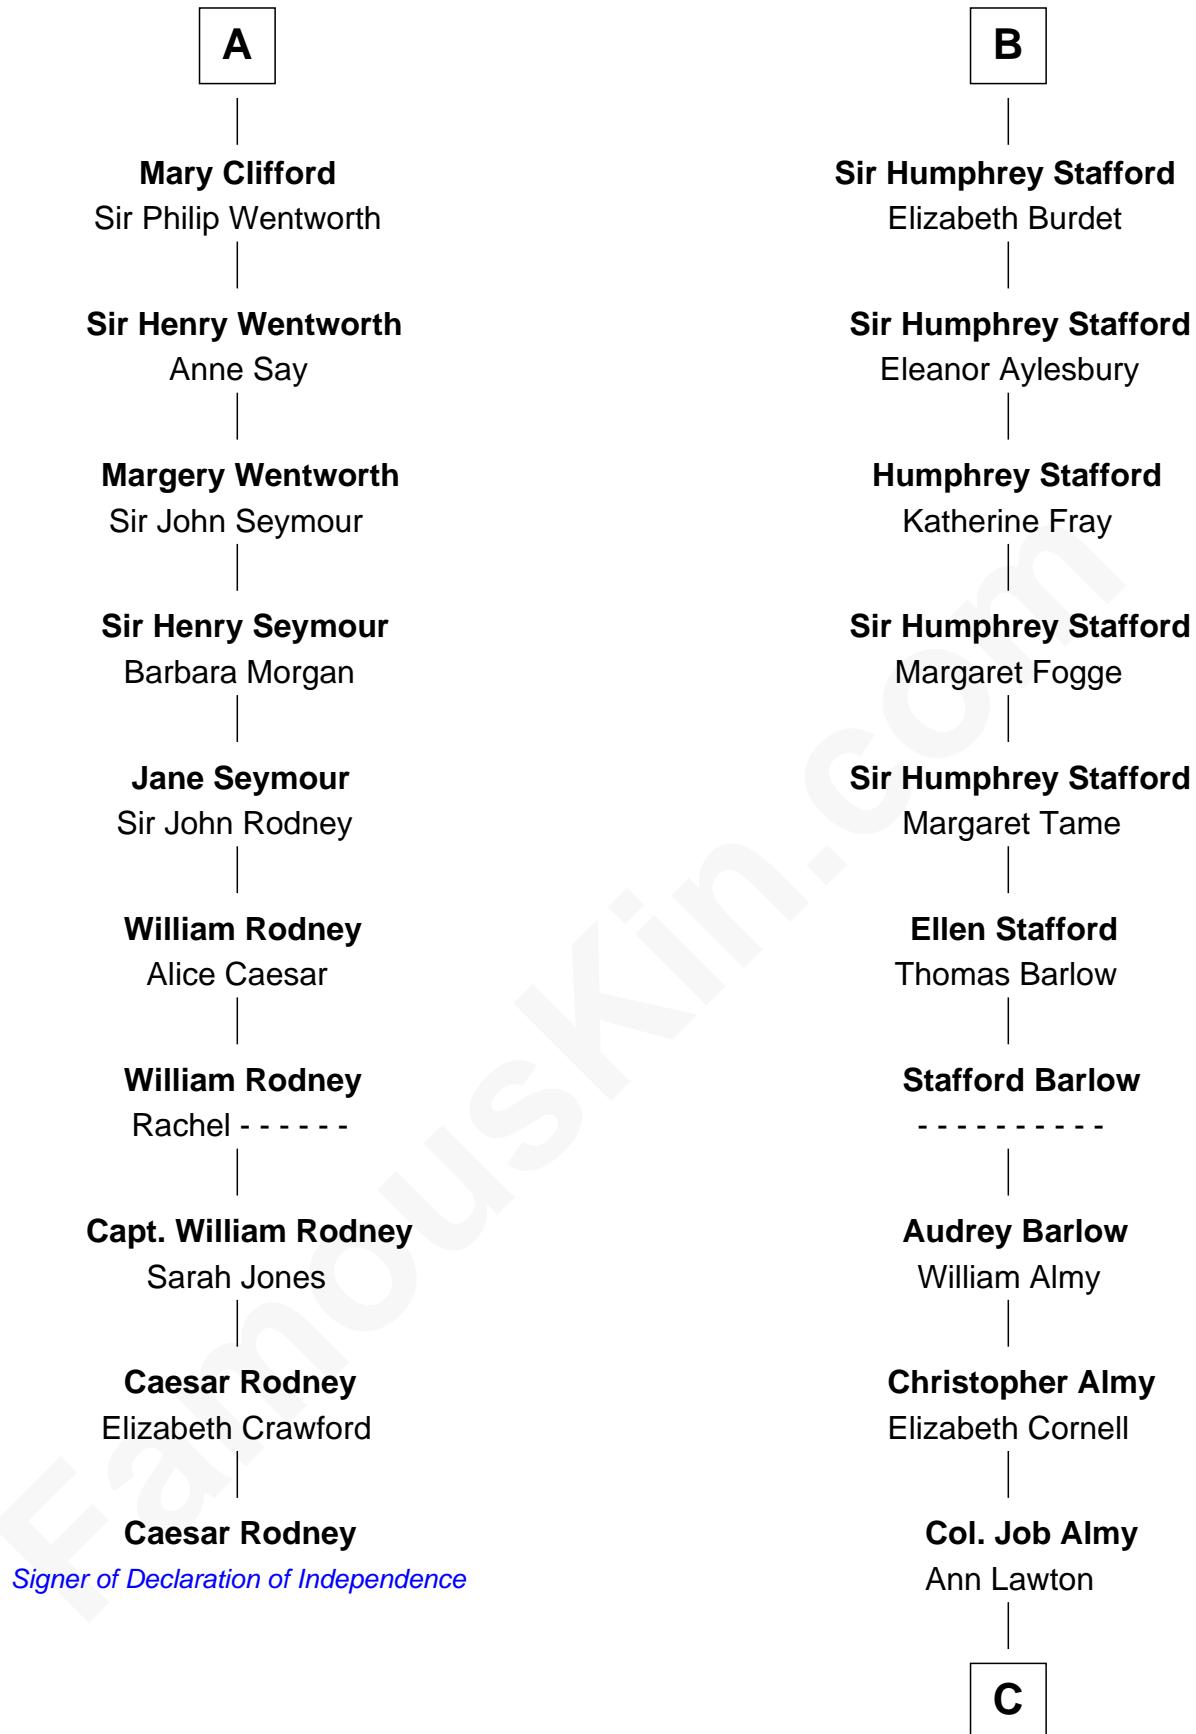

FamousKin.com

Relationship Chart of Caesar Rodney

Signer of the Declaration of Independence

16th cousin 2 times removed of

William Ellery

Signer of the Declaration of Independence

C

—
Elizabeth Almy

William Ellery

—
William Ellery

Signer of Declaration of Independence

FamousKin.com