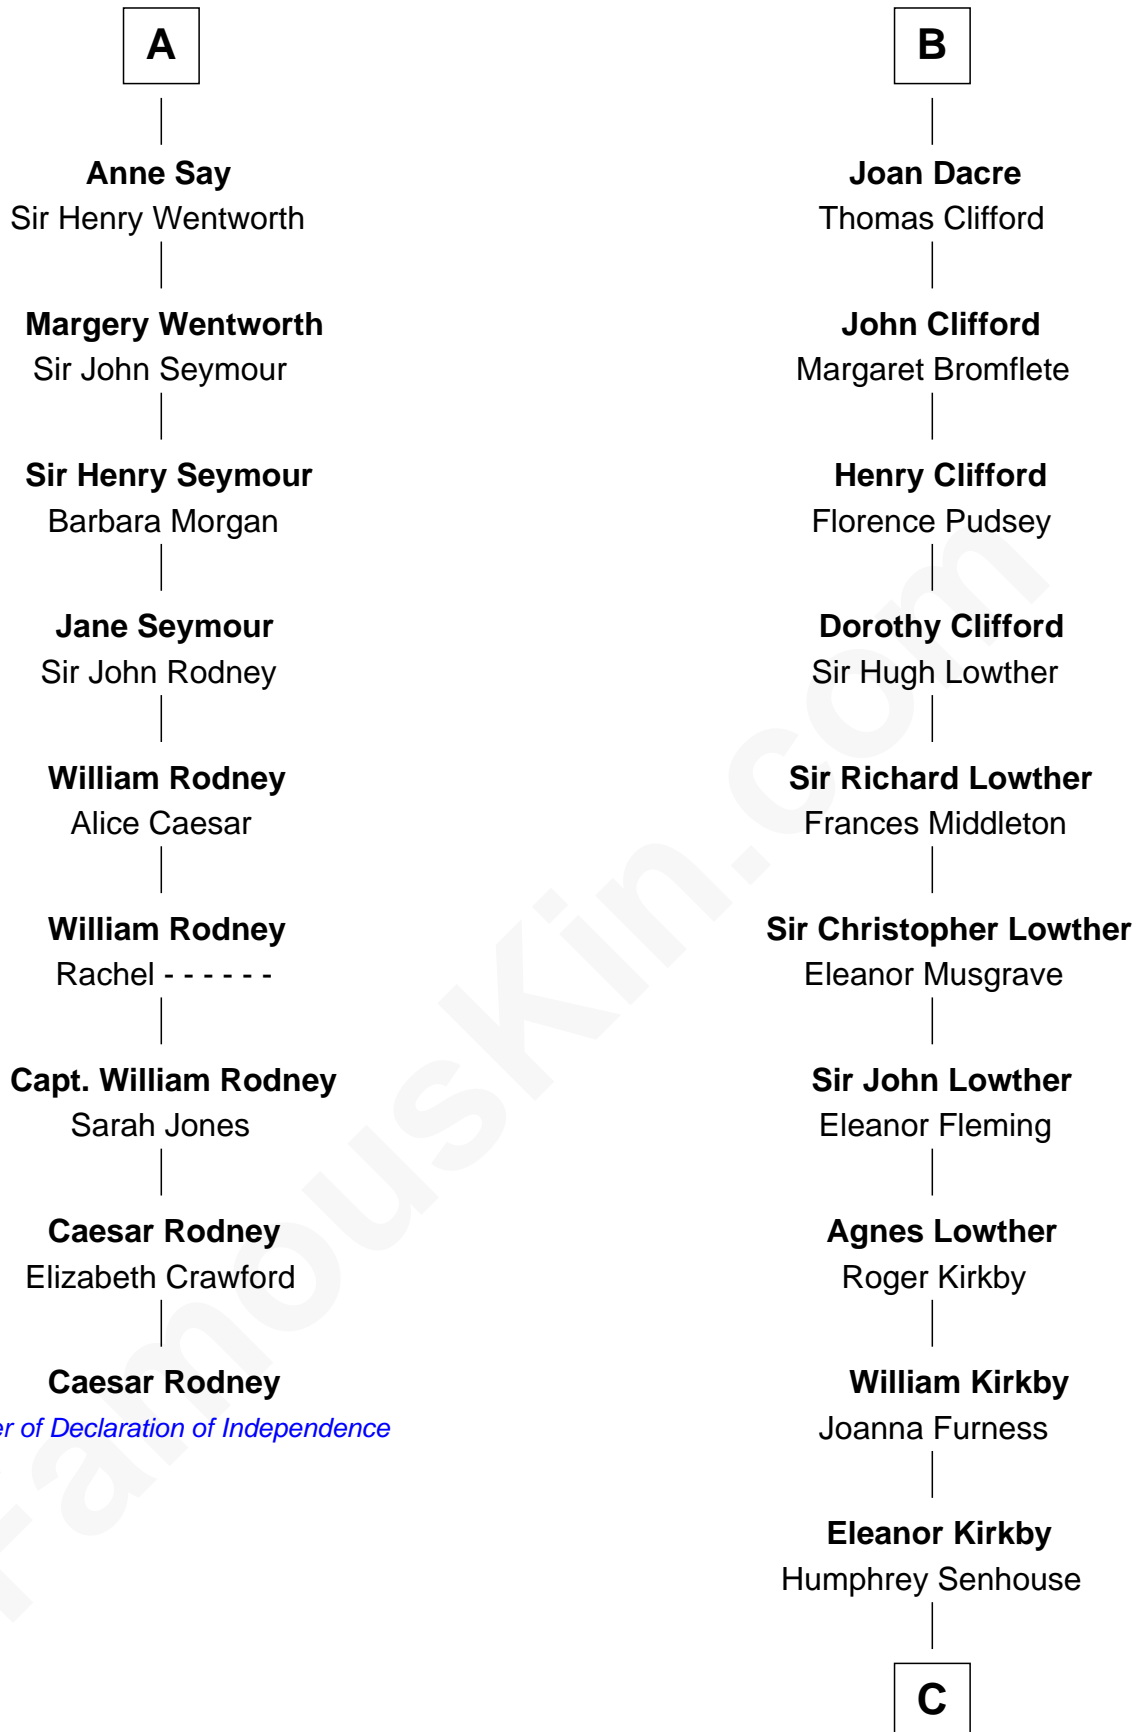

FamousKin.com

Relationship Chart of

Caesar Rodney

Signer of the Declaration of Independence

15th cousin 4 times removed of

Fletcher Christian

Leader of the mutiny on the Bounty

Sir Humphrey de Bohun

Maud of Eu

C

—
Bridget Senhouse

John Christian

—
Charles Christian

Anne Dixon

—
Fletcher Christian

Leader of the mutiny on the Bounty