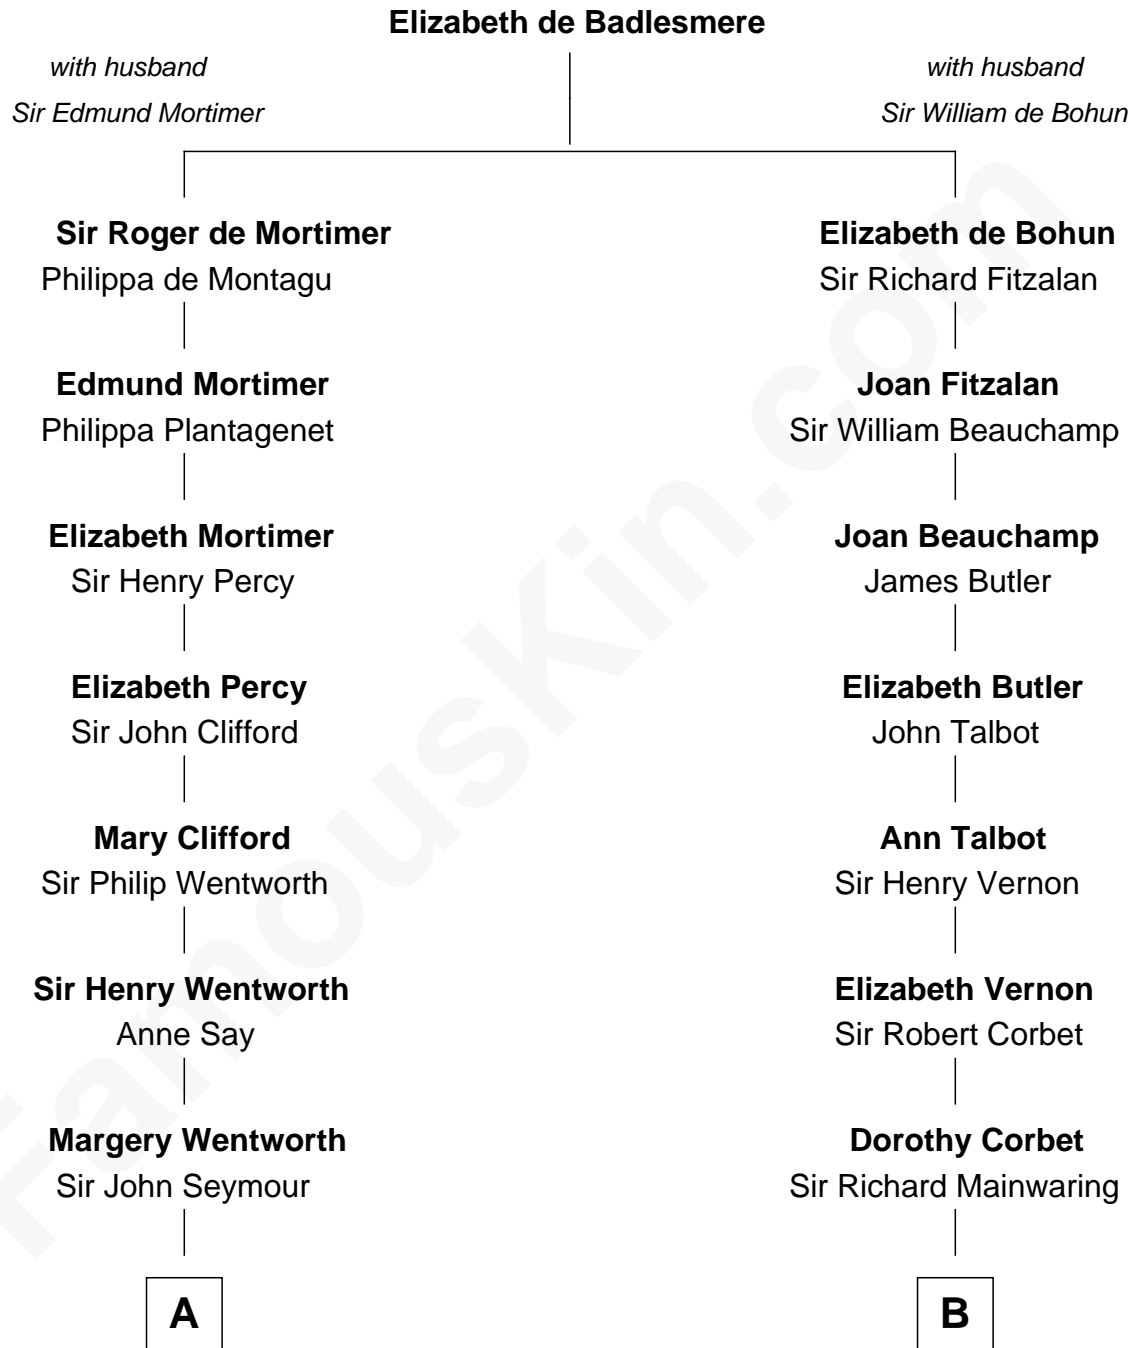

FamousKin.com

Relationship Chart of

Caesar Rodney

Signer of the Declaration of Independence

13th cousin 8 times removed of

Amber Stevens West

TV and Movie Actress