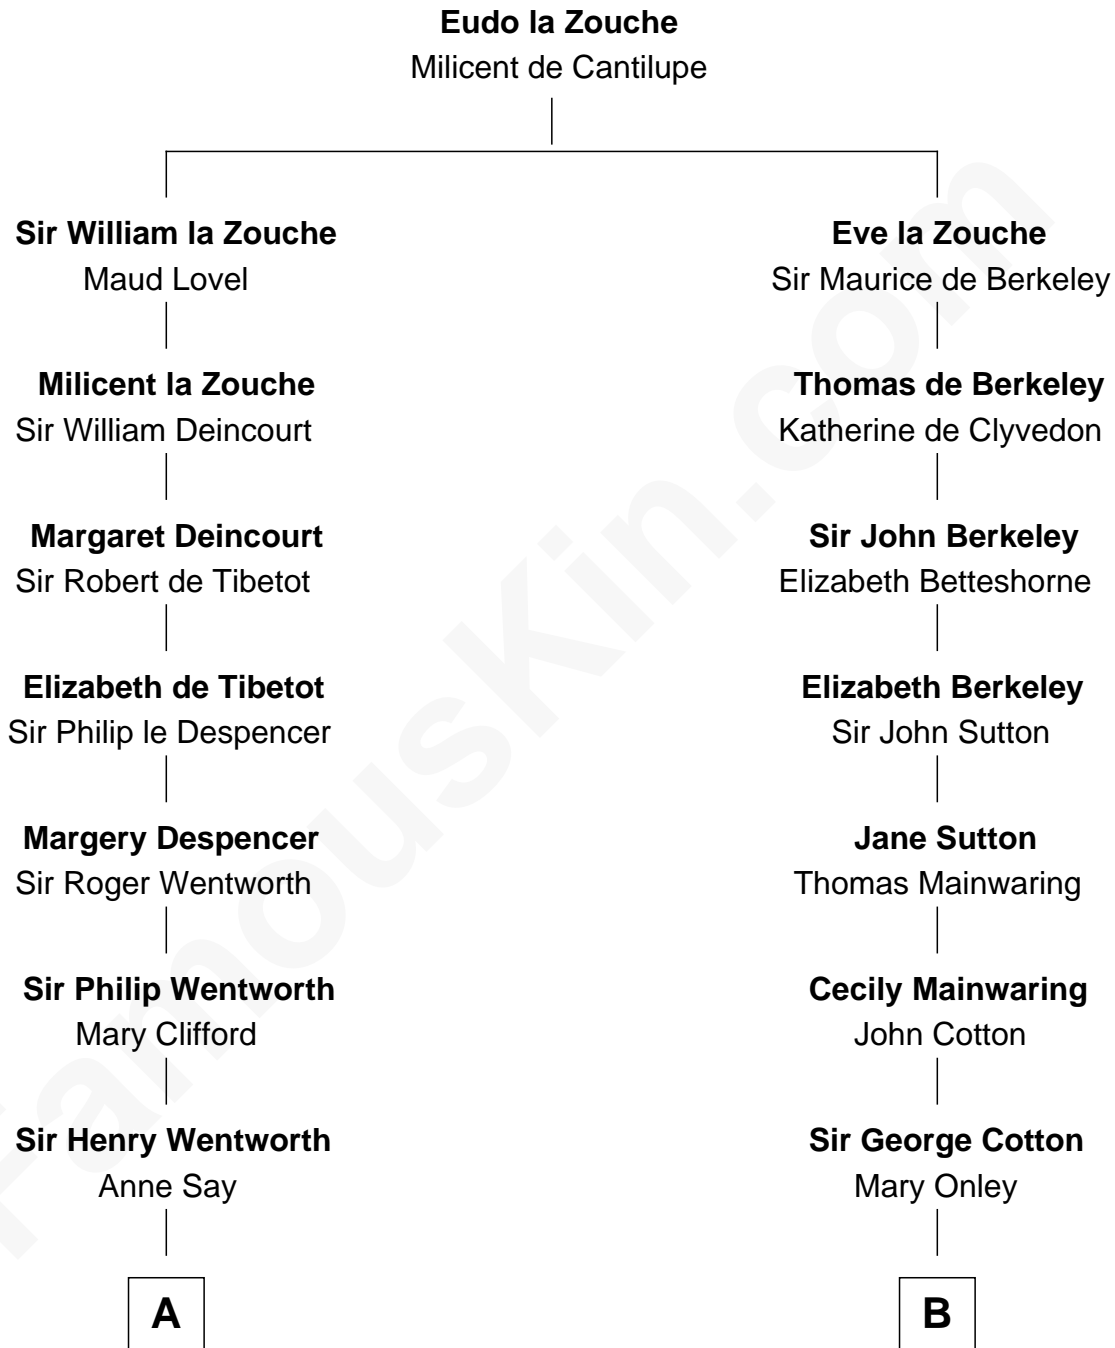

FamousKin.com

Relationship Chart of

Caesar Rodney

Signer of the Declaration of Independence

14th cousin 6 times removed of

Amber Stevens West

TV and Movie Actress

C