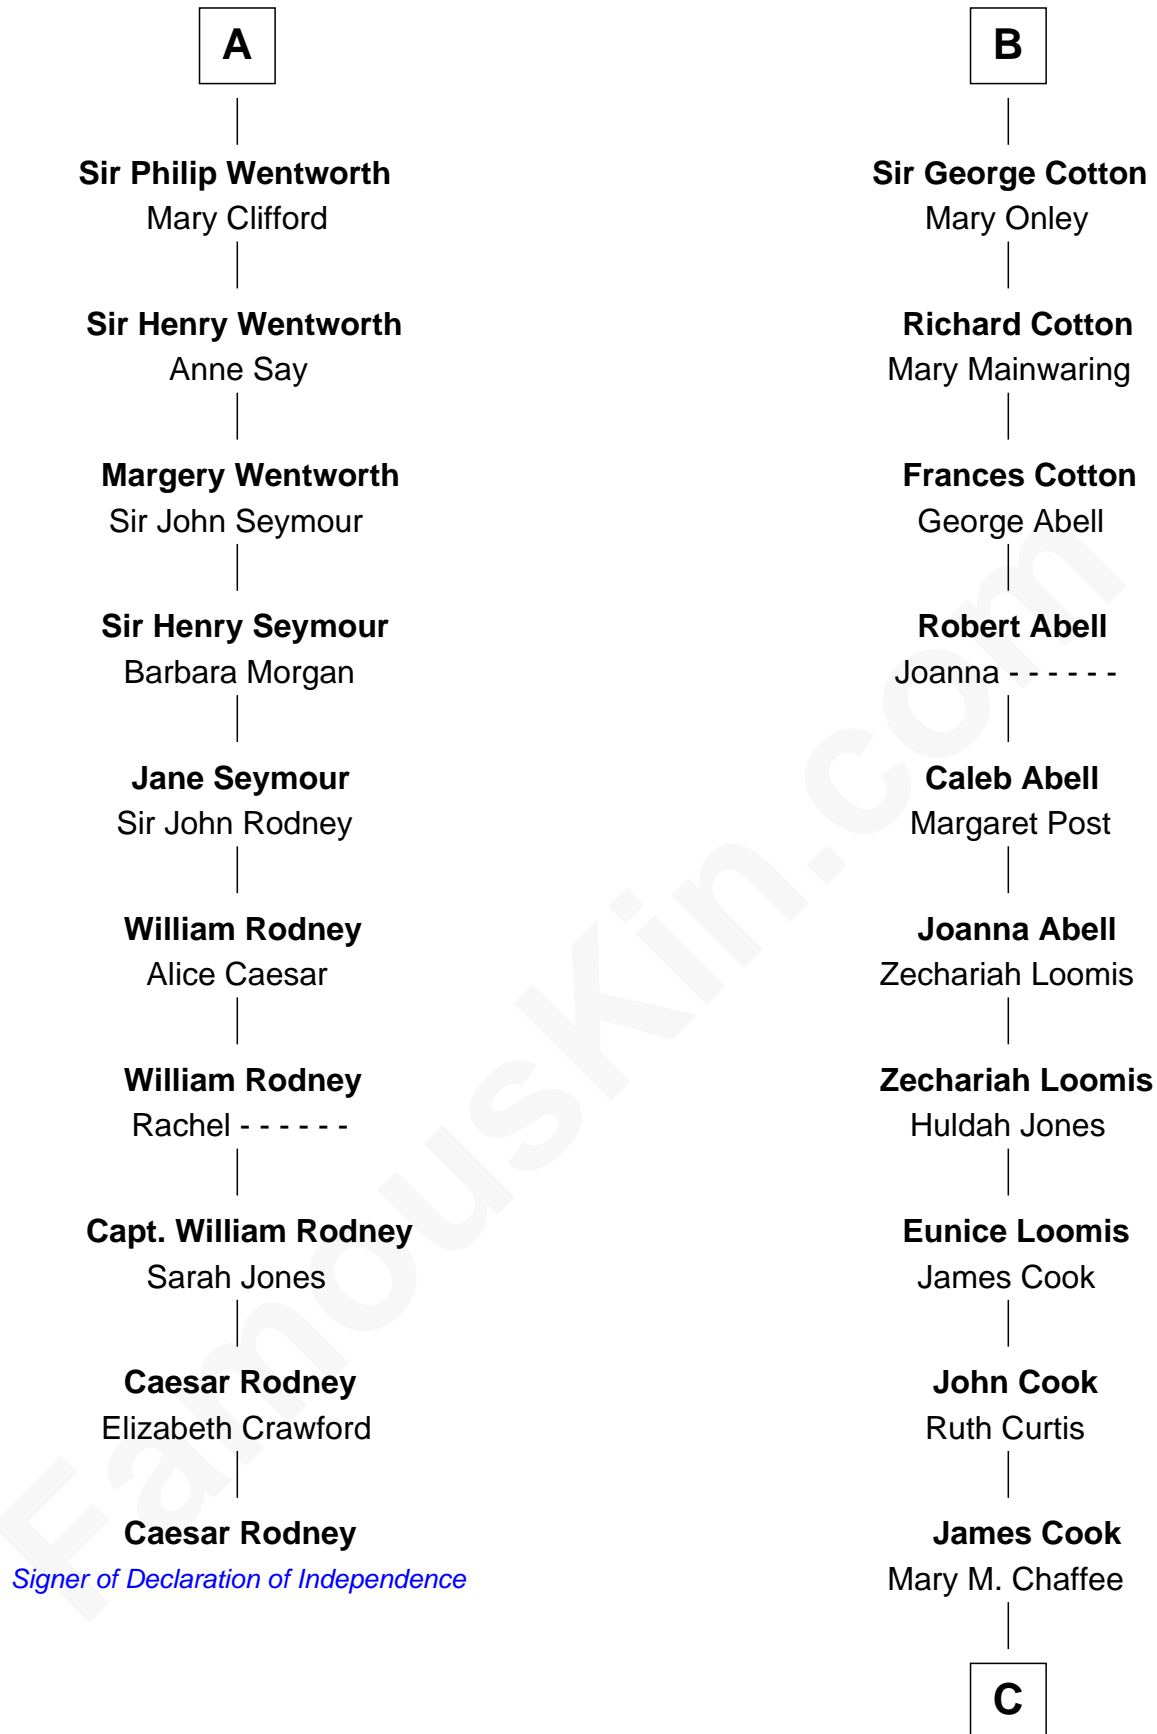

FamousKin.com

Relationship Chart of

Caesar Rodney

Signer of the Declaration of Independence

16th cousin 5 times removed of

Amber Stevens West

TV and Movie Actress

Sir William de Ferrers

John Deincourt

Thomas de Berkeley
Katherine de Clyvedon

Sir William Deincourt
Milicent la Zouche

Sir John Berkeley
Elizabeth Betteshorne

Margaret Deincourt
Sir Robert de Tibetot

Elizabeth Berkeley
Sir John Sutton

Elizabeth de Tibetot
Sir Philip le Despencer

Jane Sutton
Thomas Mainwaring

Margery Despencer
Sir Roger Wentworth

Cecily Mainwaring
John Cotton

A

B

C

Josey Chaffee Cook
Julianne Frances Taylor