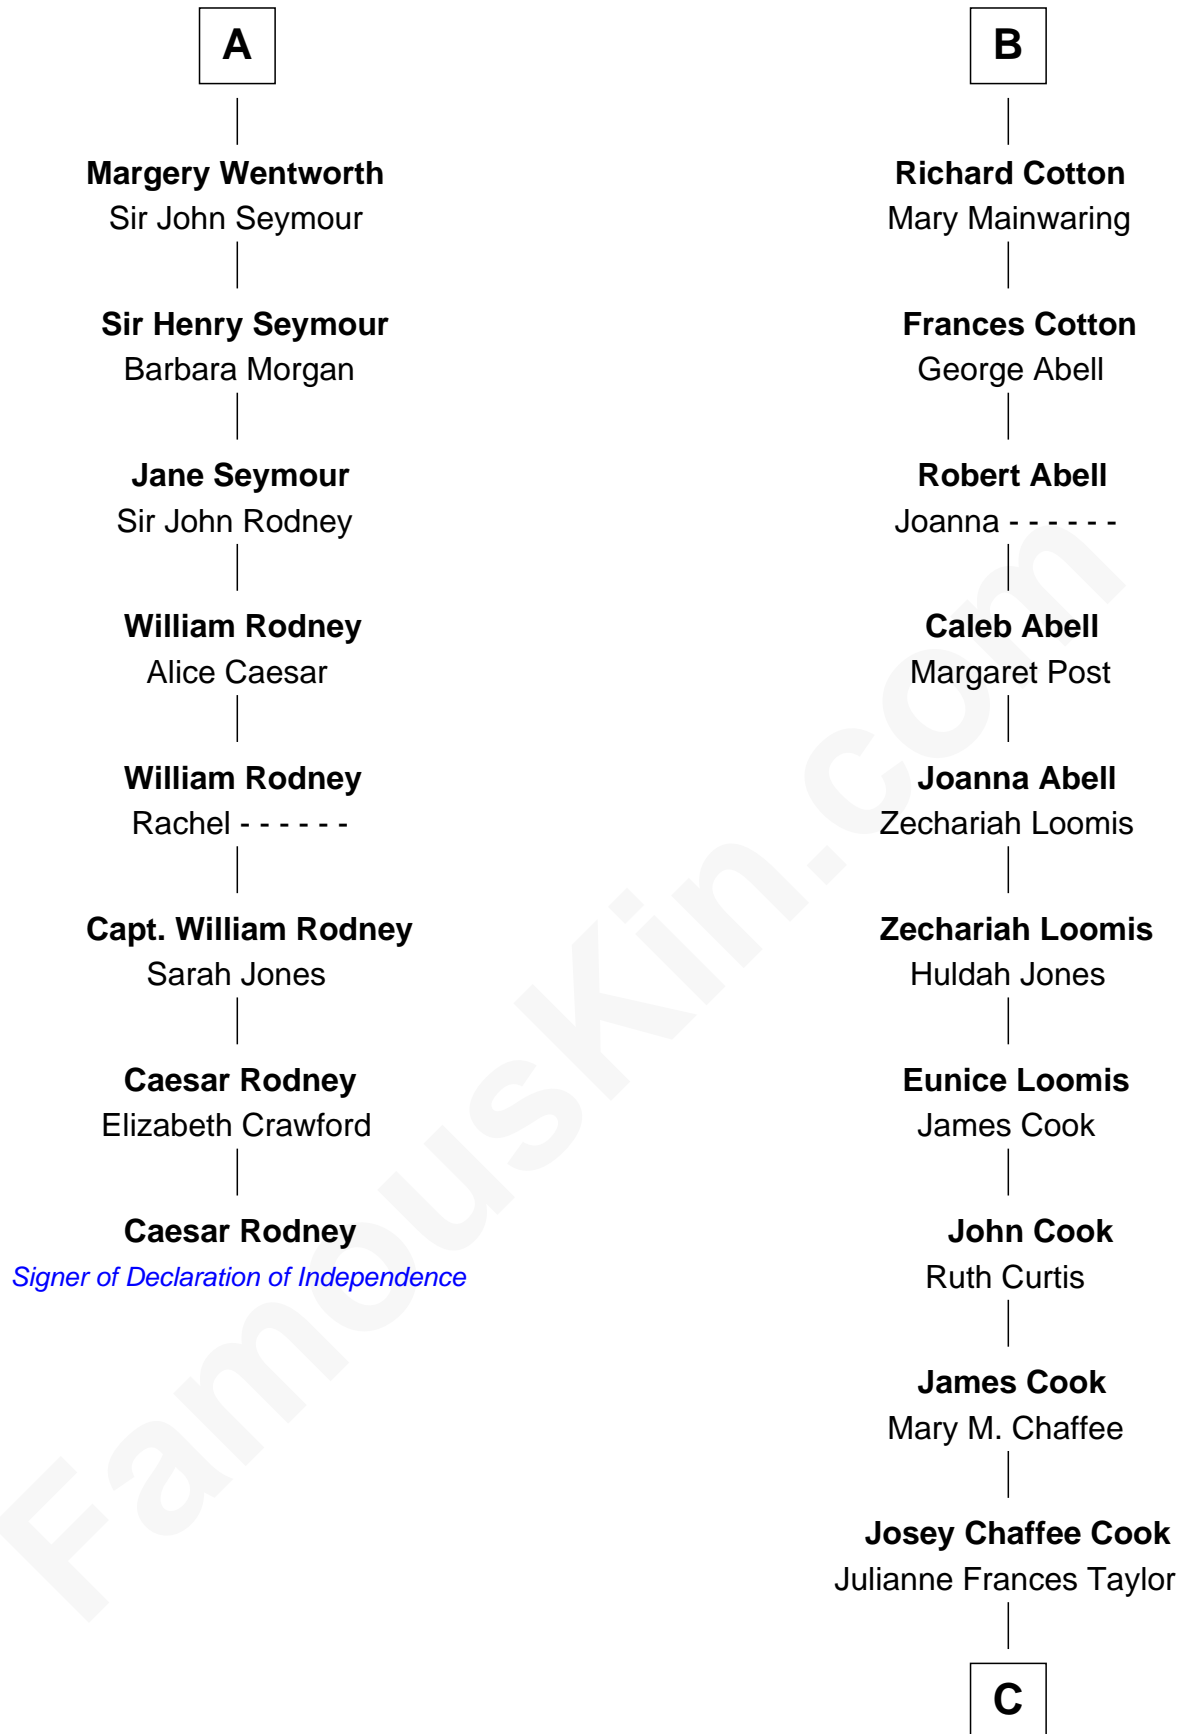

FamousKin.com

Relationship Chart of

Caesar Rodney

Signer of the Declaration of Independence

14th cousin 5 times removed of

Shadoe Stevens

Radio Disc Jockey

Eudo la Zouche
Milicent de Cantilupe

Sir William la Zouche

Maud Lovel

Milicent la Zouche

Sir William Deincourt

Margaret Deincourt

Sir Robert de Tibetot

Elizabeth de Tibetot

Sir Philip le Despencer

Margery Despencer

Sir Roger Wentworth

Sir Philip Wentworth

Mary Clifford

Sir Henry Wentworth

Anne Say

A

Eve la Zouche

Thomas Mainwaring

Cecily Mainwaring

John Cotton

Sir George Cotton

Mary Onley

B

C

Frances Jemima Cook