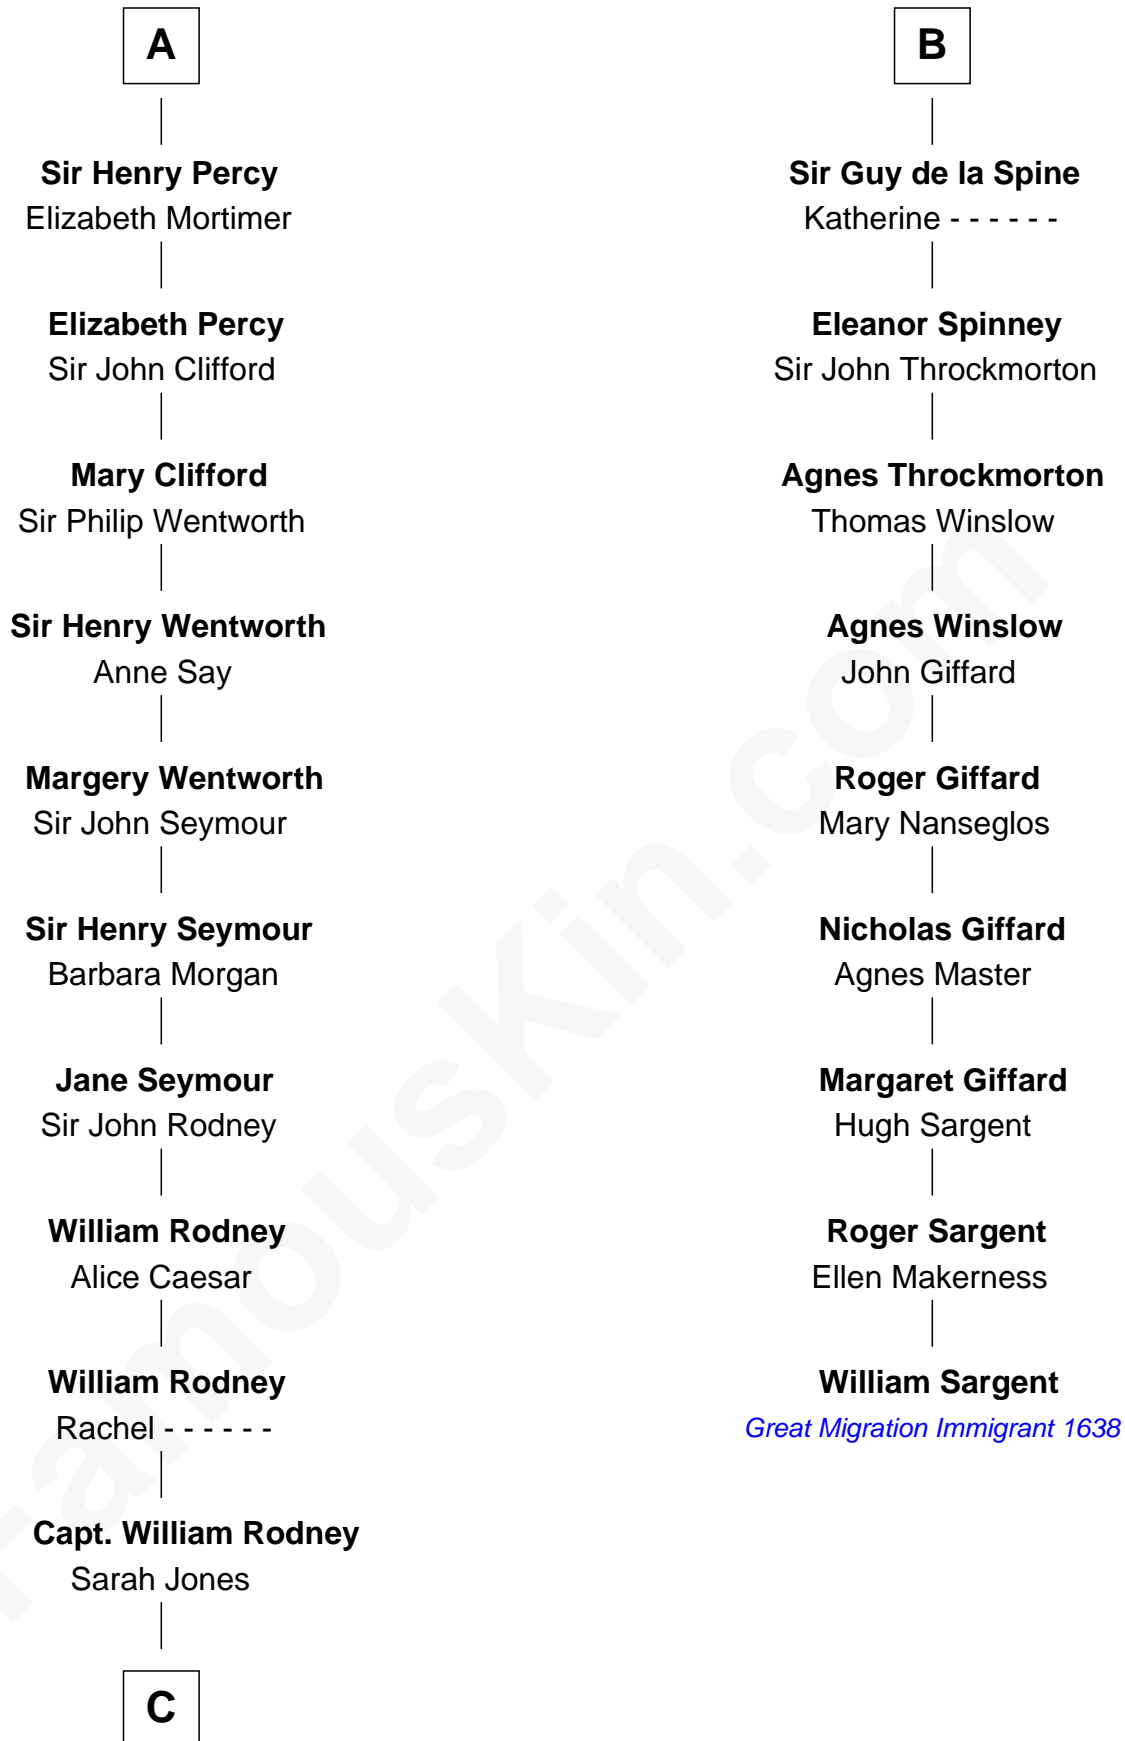

FamousKin.com

Relationship Chart of

Caesar Rodney

Signer of the Declaration of Independence

15th cousin 3 times removed of

William Sargent

(c1602 - 1682) Great Migration Immigrant 1638

C

Caesar Rodney
Elizabeth Crawford

Caesar Rodney
Signer of Declaration of Independence

FamousKin.com