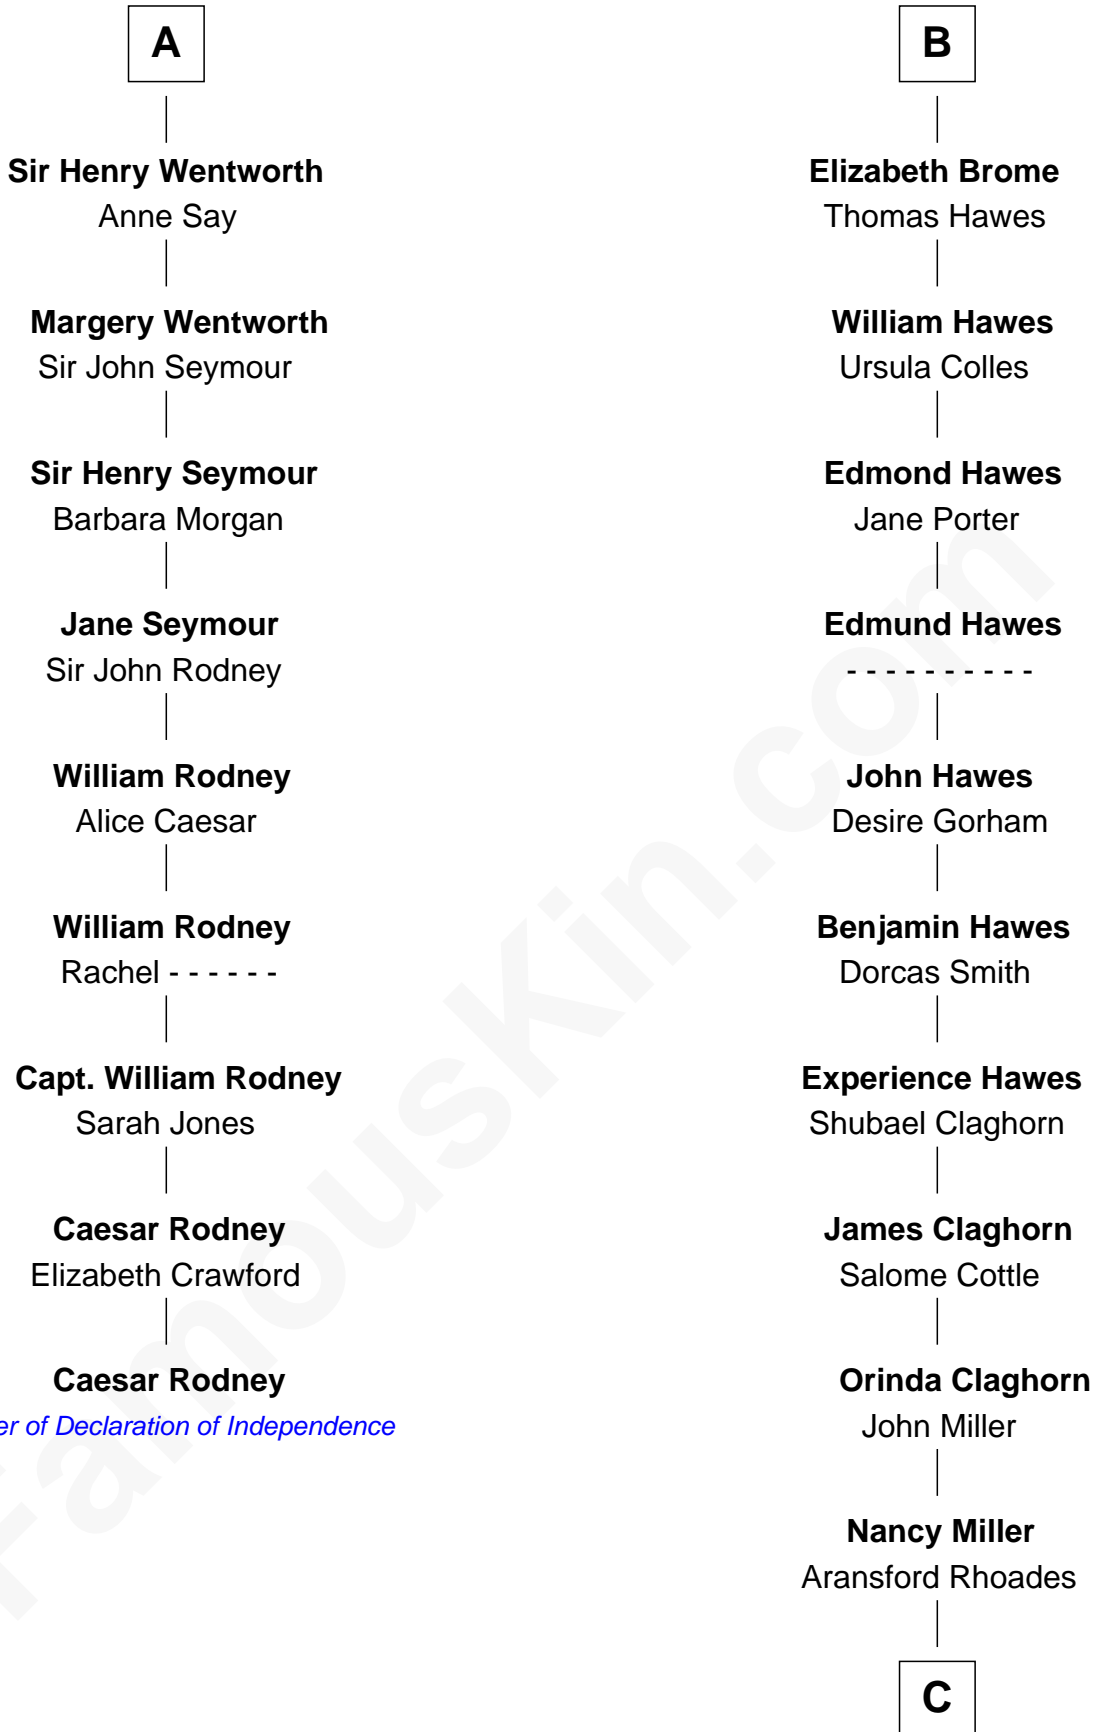

FamousKin.com

Relationship Chart of

Caesar Rodney

Signer of the Declaration of Independence

15th cousin 6 times removed of

Penn Jillette
Magician

Sir Robert de Ros
Isabel de Aubeney

C