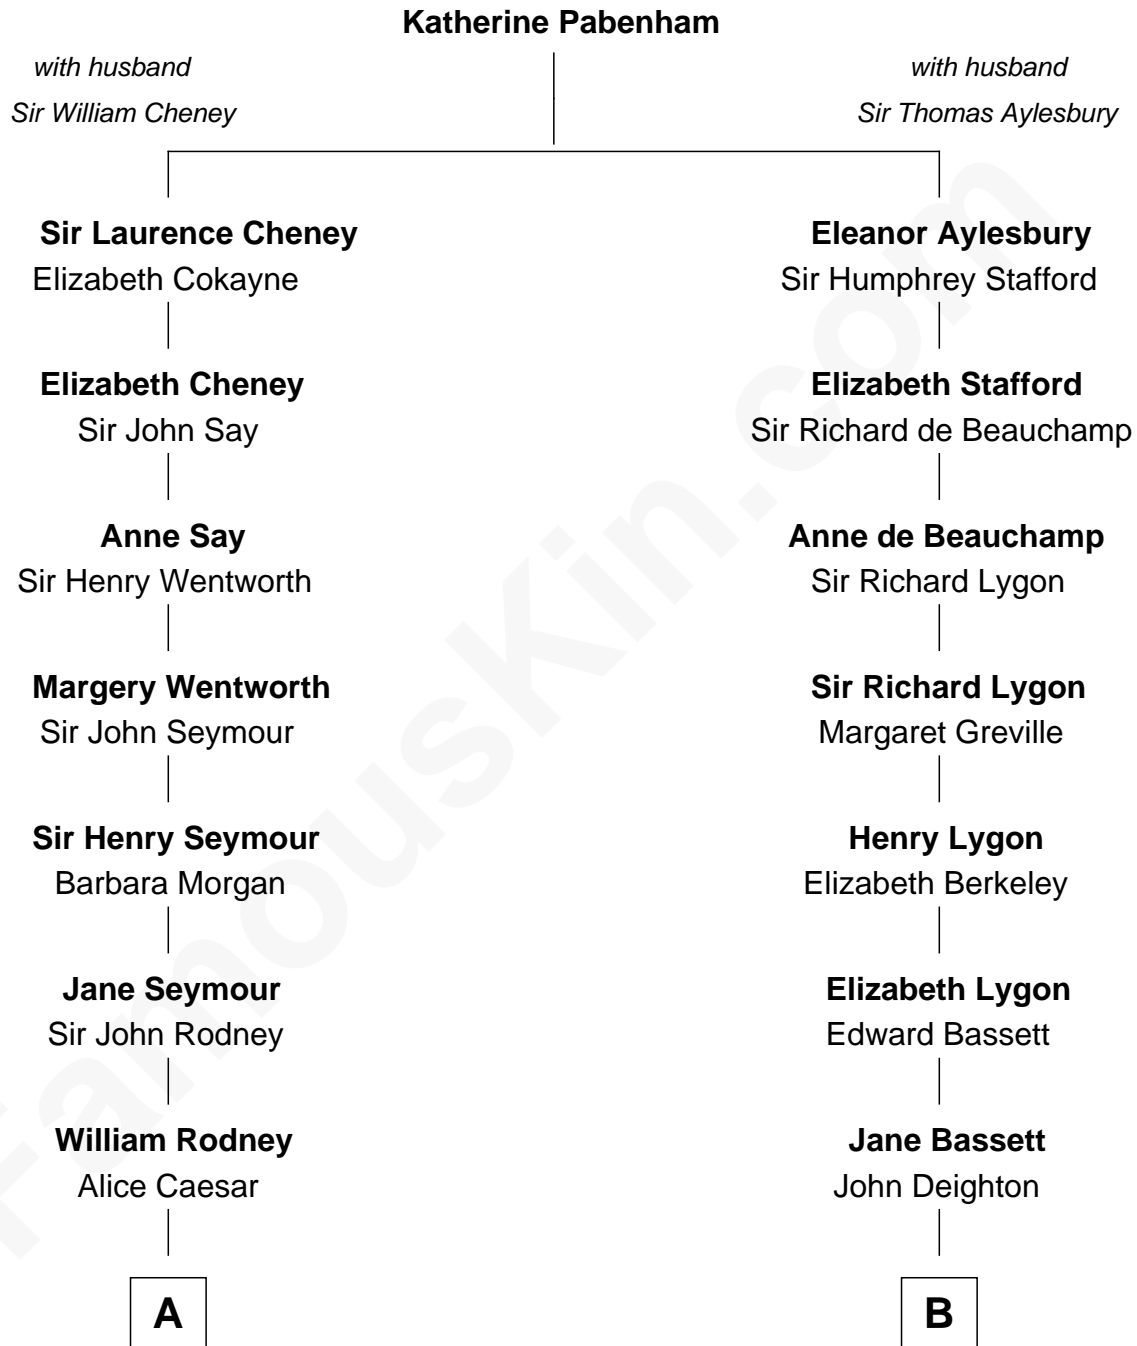

FamousKin.com

Relationship Chart of

Caesar Rodney

Signer of the Declaration of Independence

10th cousin 9 times removed of

Michael Lookinland

TV Actor

C

Orrin Paul Lookinland

Madeline Tait

Paul Russell Lookinland

Karen Ruth McKinney

Michael Lookinland

TV Actor

FamousKin.com