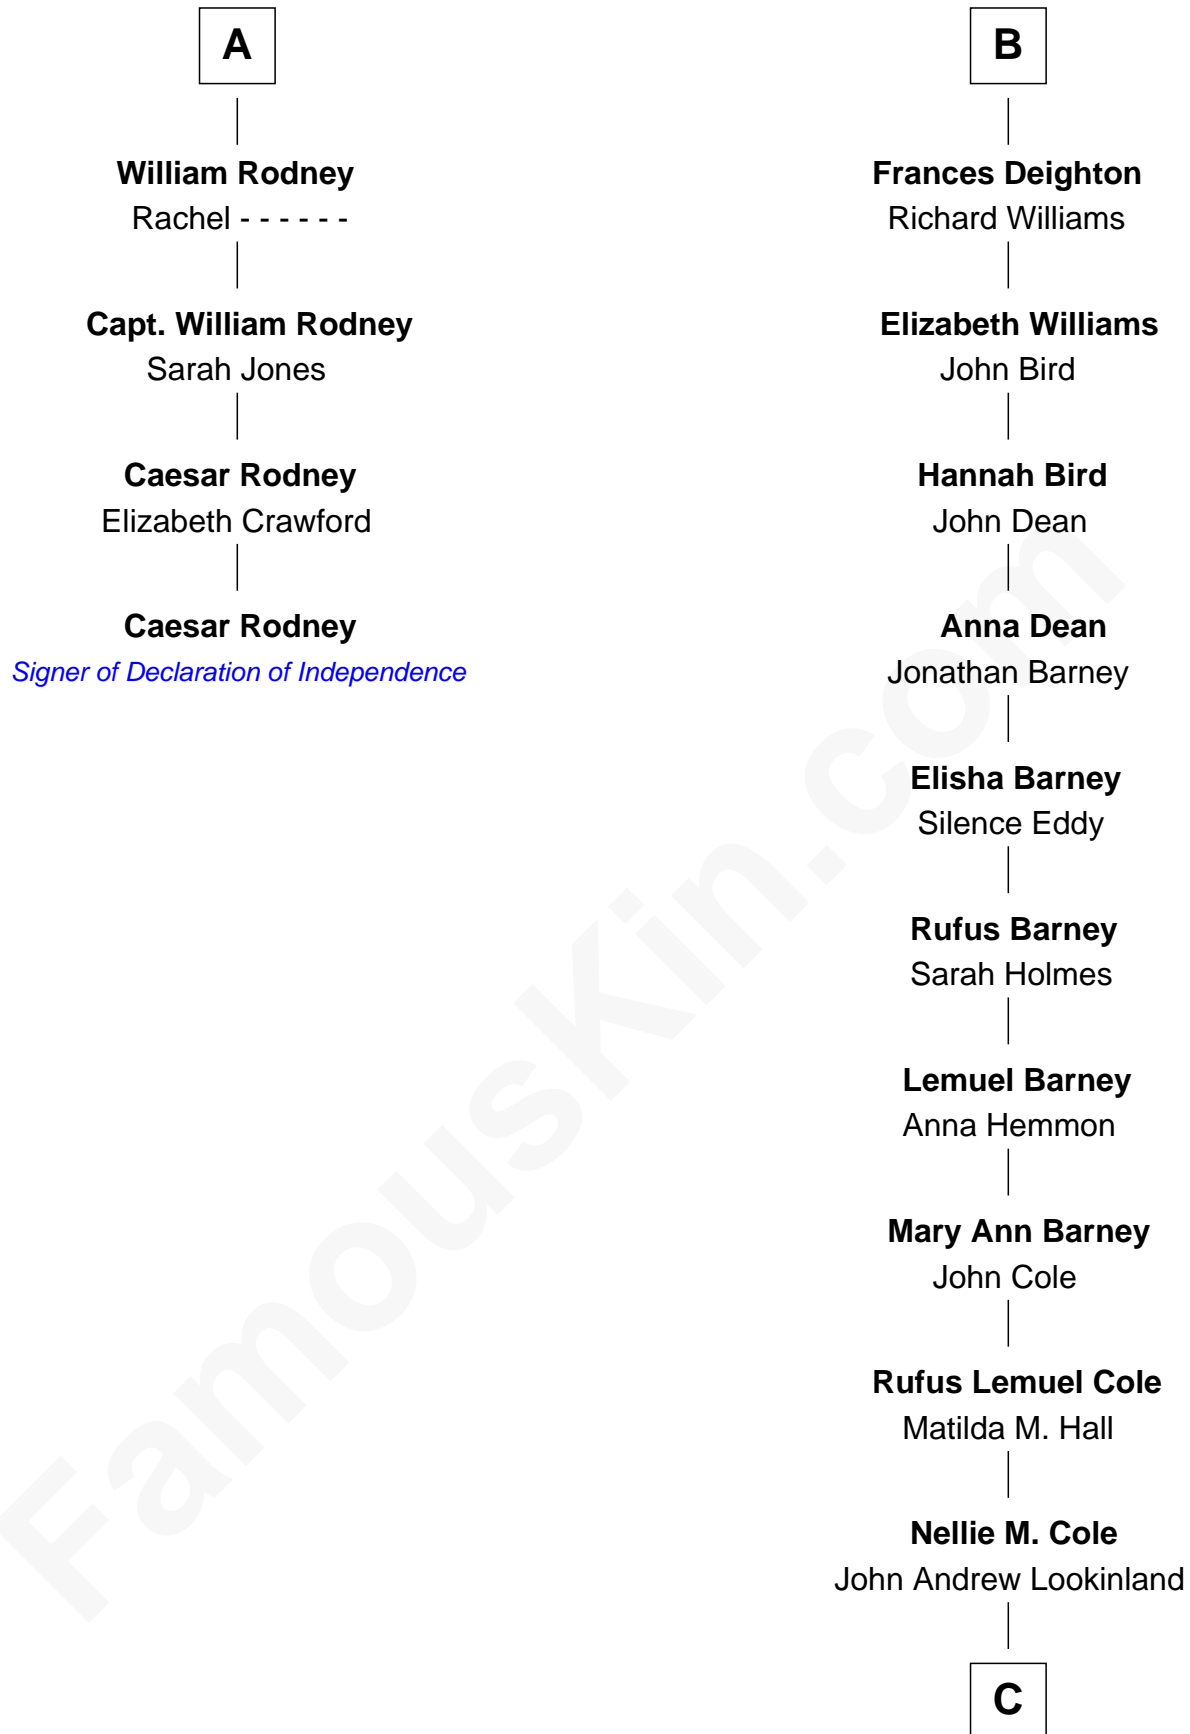

FamousKin.com

Relationship Chart of

Caesar Rodney

Signer of the Declaration of Independence

10th cousin 9 times removed of

Michael Lookinland

TV Actor

C

Orrin Paul Lookinland

Madeline Tait

Paul Russell Lookinland

Karen Ruth McKinney

Michael Lookinland

TV Actor

FamousKin.com