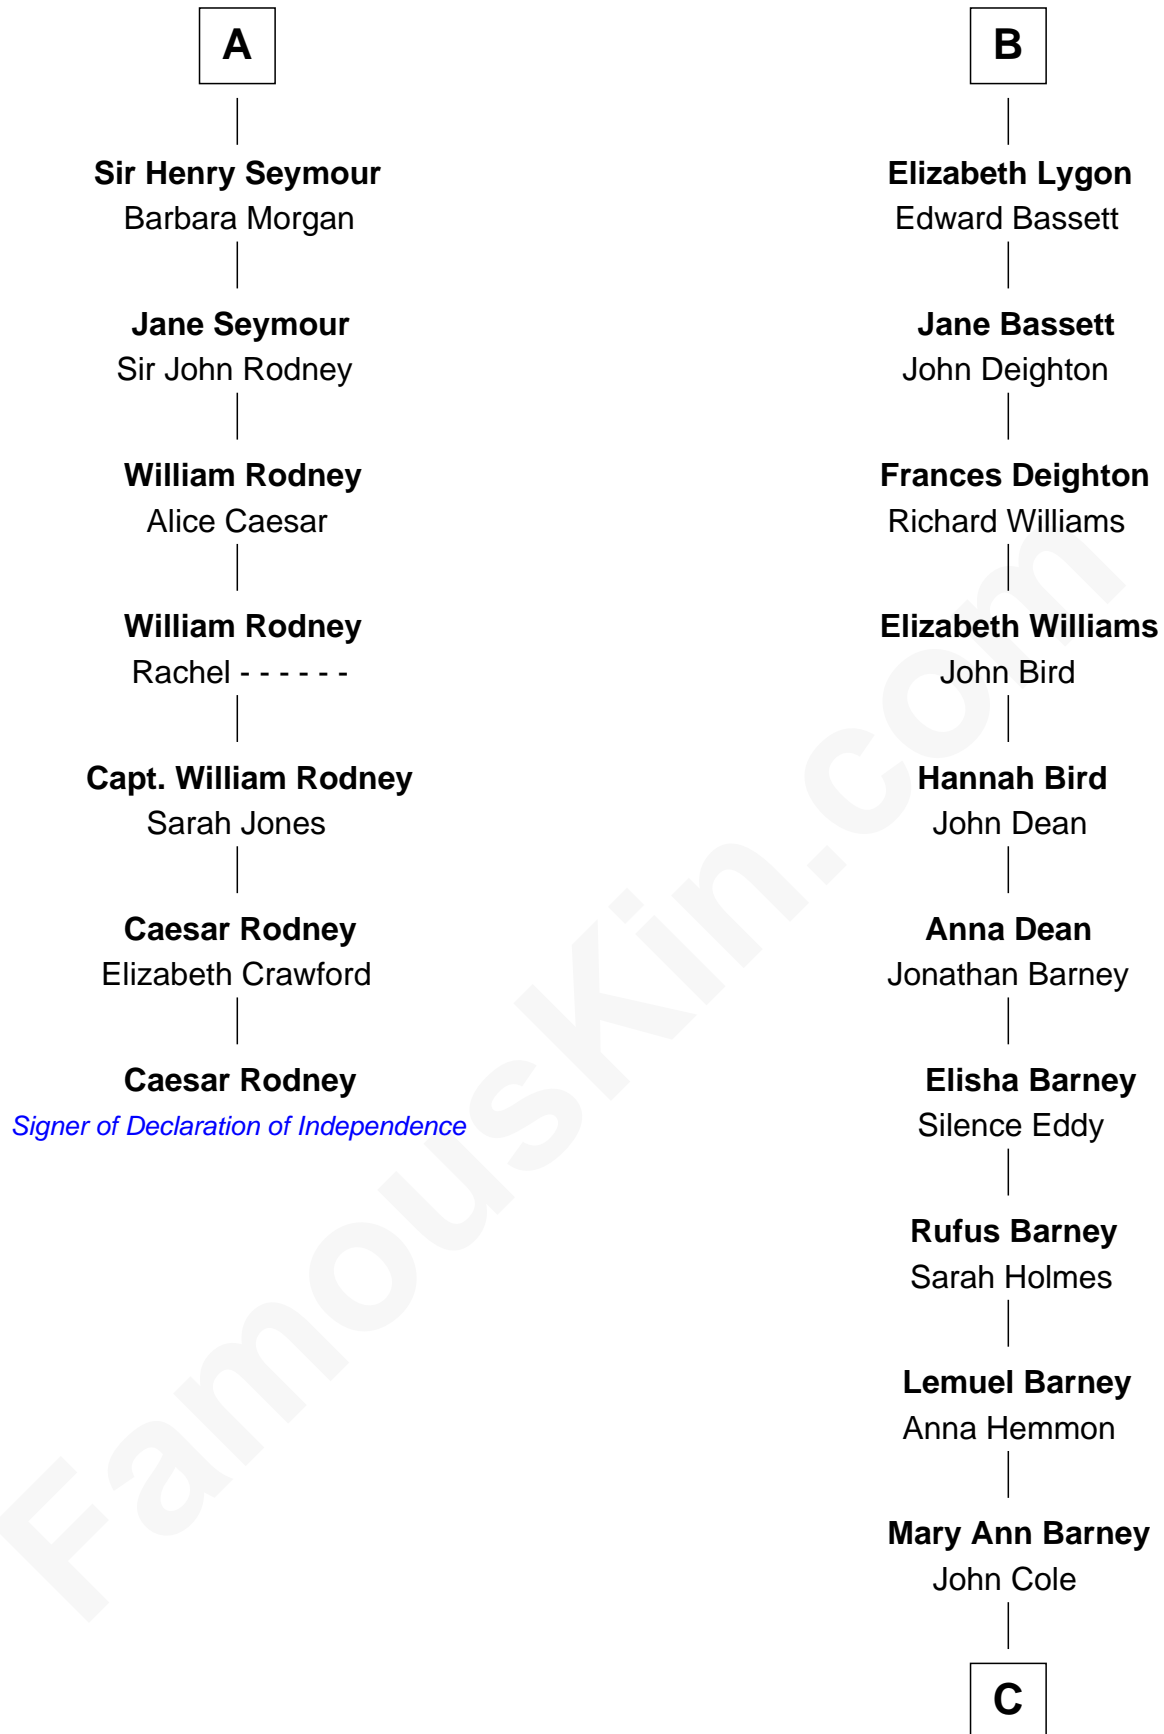

## Relationship Chart of

### Caesar Rodney

*Signer of the Declaration of Independence*

13th cousin 8 times removed of

### Michael Lookinland

*TV Actor*

**C**

**Rufus Lemuel Cole**

Matilda M. Hall

**Nellie M. Cole**

John Andrew Lookinland

**Orrin Paul Lookinland**