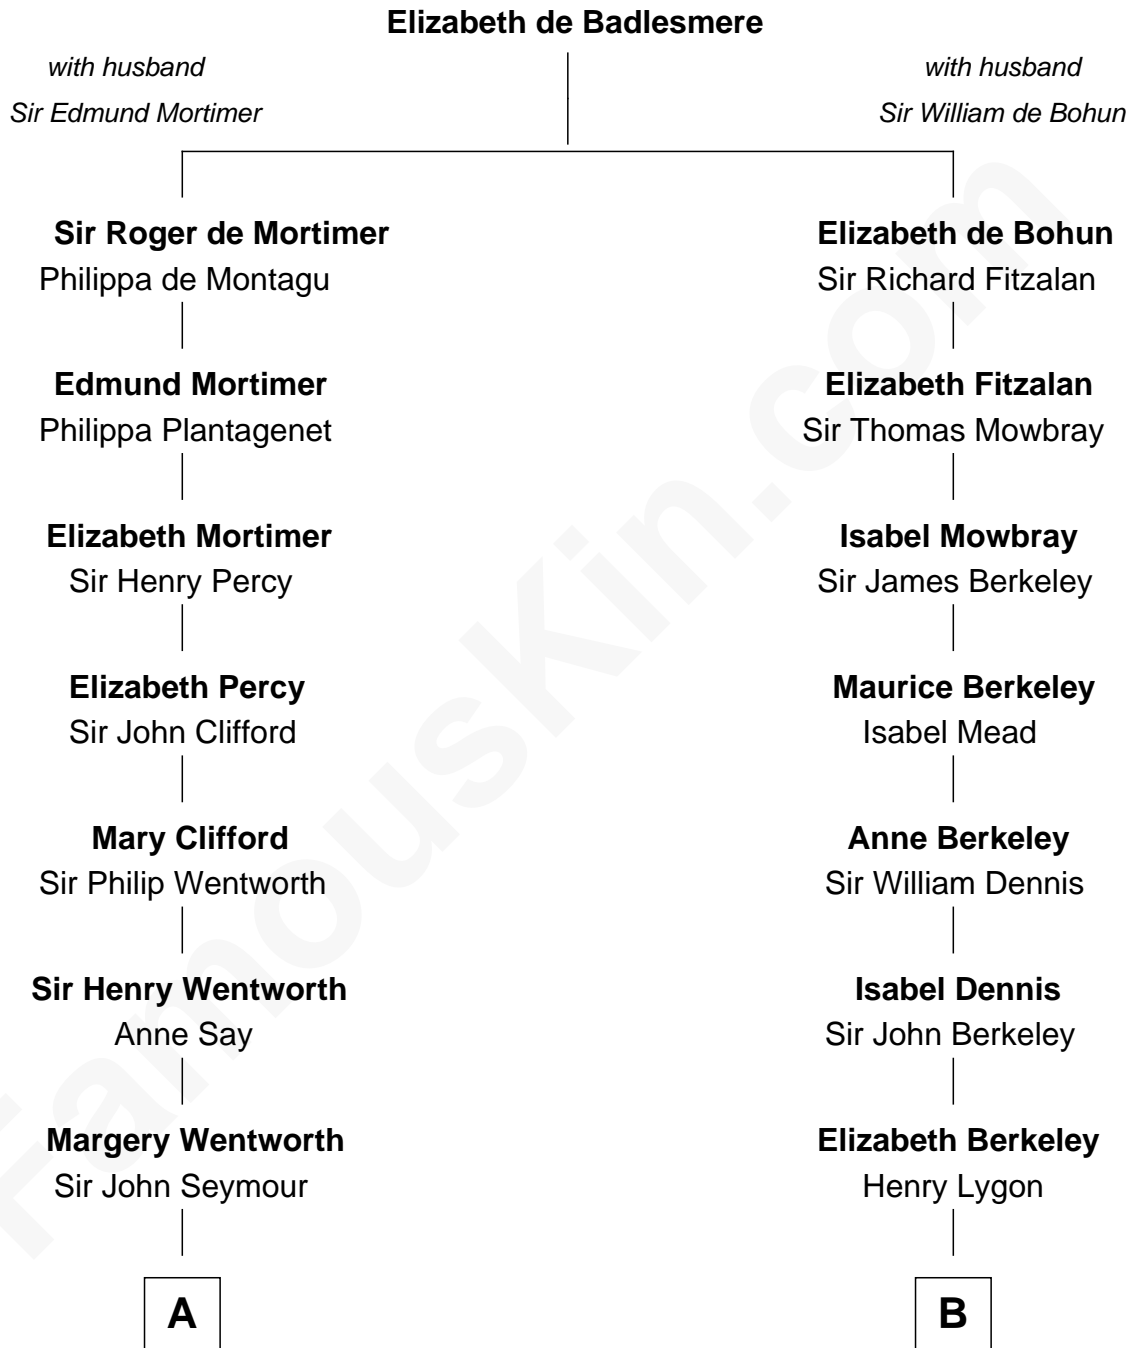

FamousKin.com

Relationship Chart of

Caesar Rodney

Signer of the Declaration of Independence

13th cousin 8 times removed of

Michael Lookinland

TV Actor