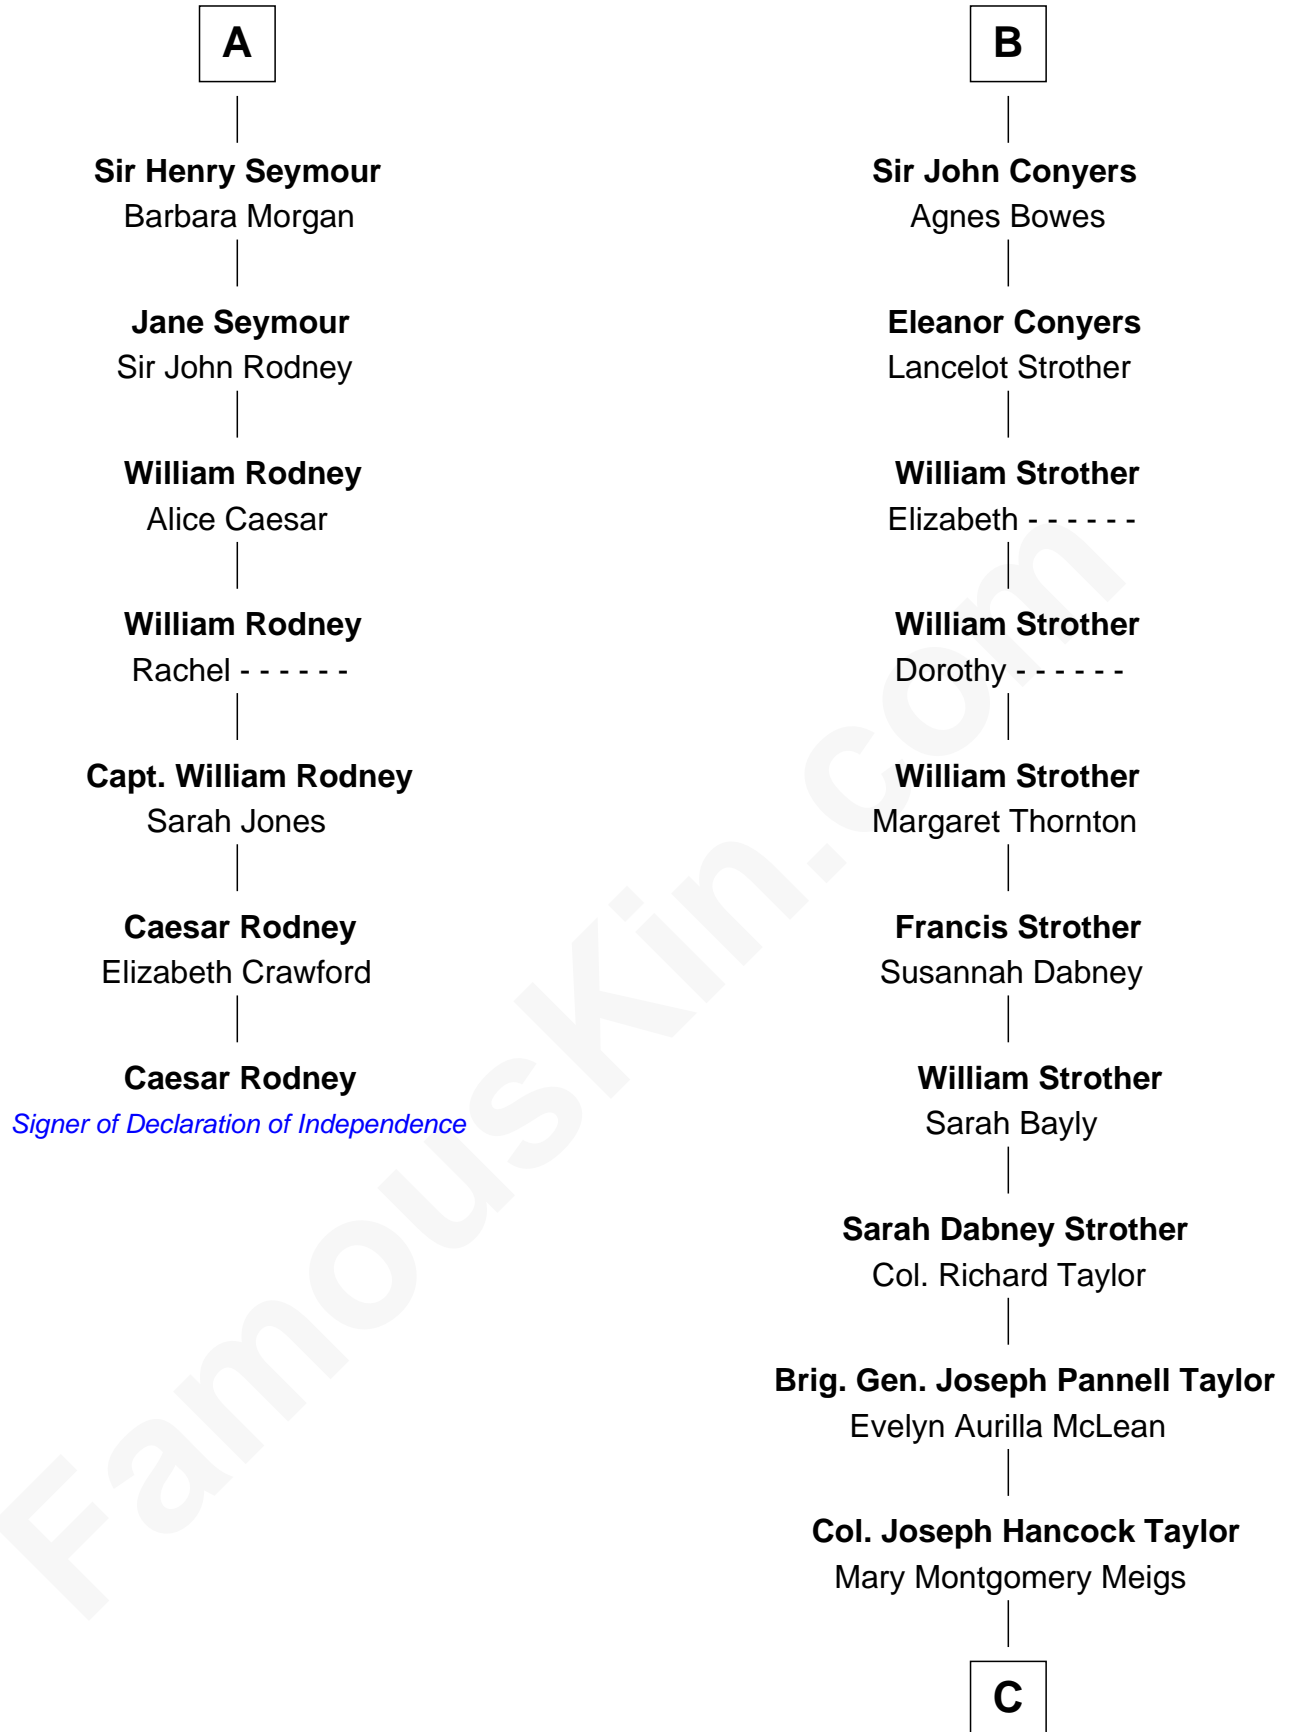

## Relationship Chart of

### Caesar Rodney

*Signer of the Declaration of Independence*

13th cousin 7 times removed of

**Parker Stevenson**  
*TV and Movie Actor*

**Edward III, King of England**  
Philippa of Hainault

**C**

**Evelyn Taylor**