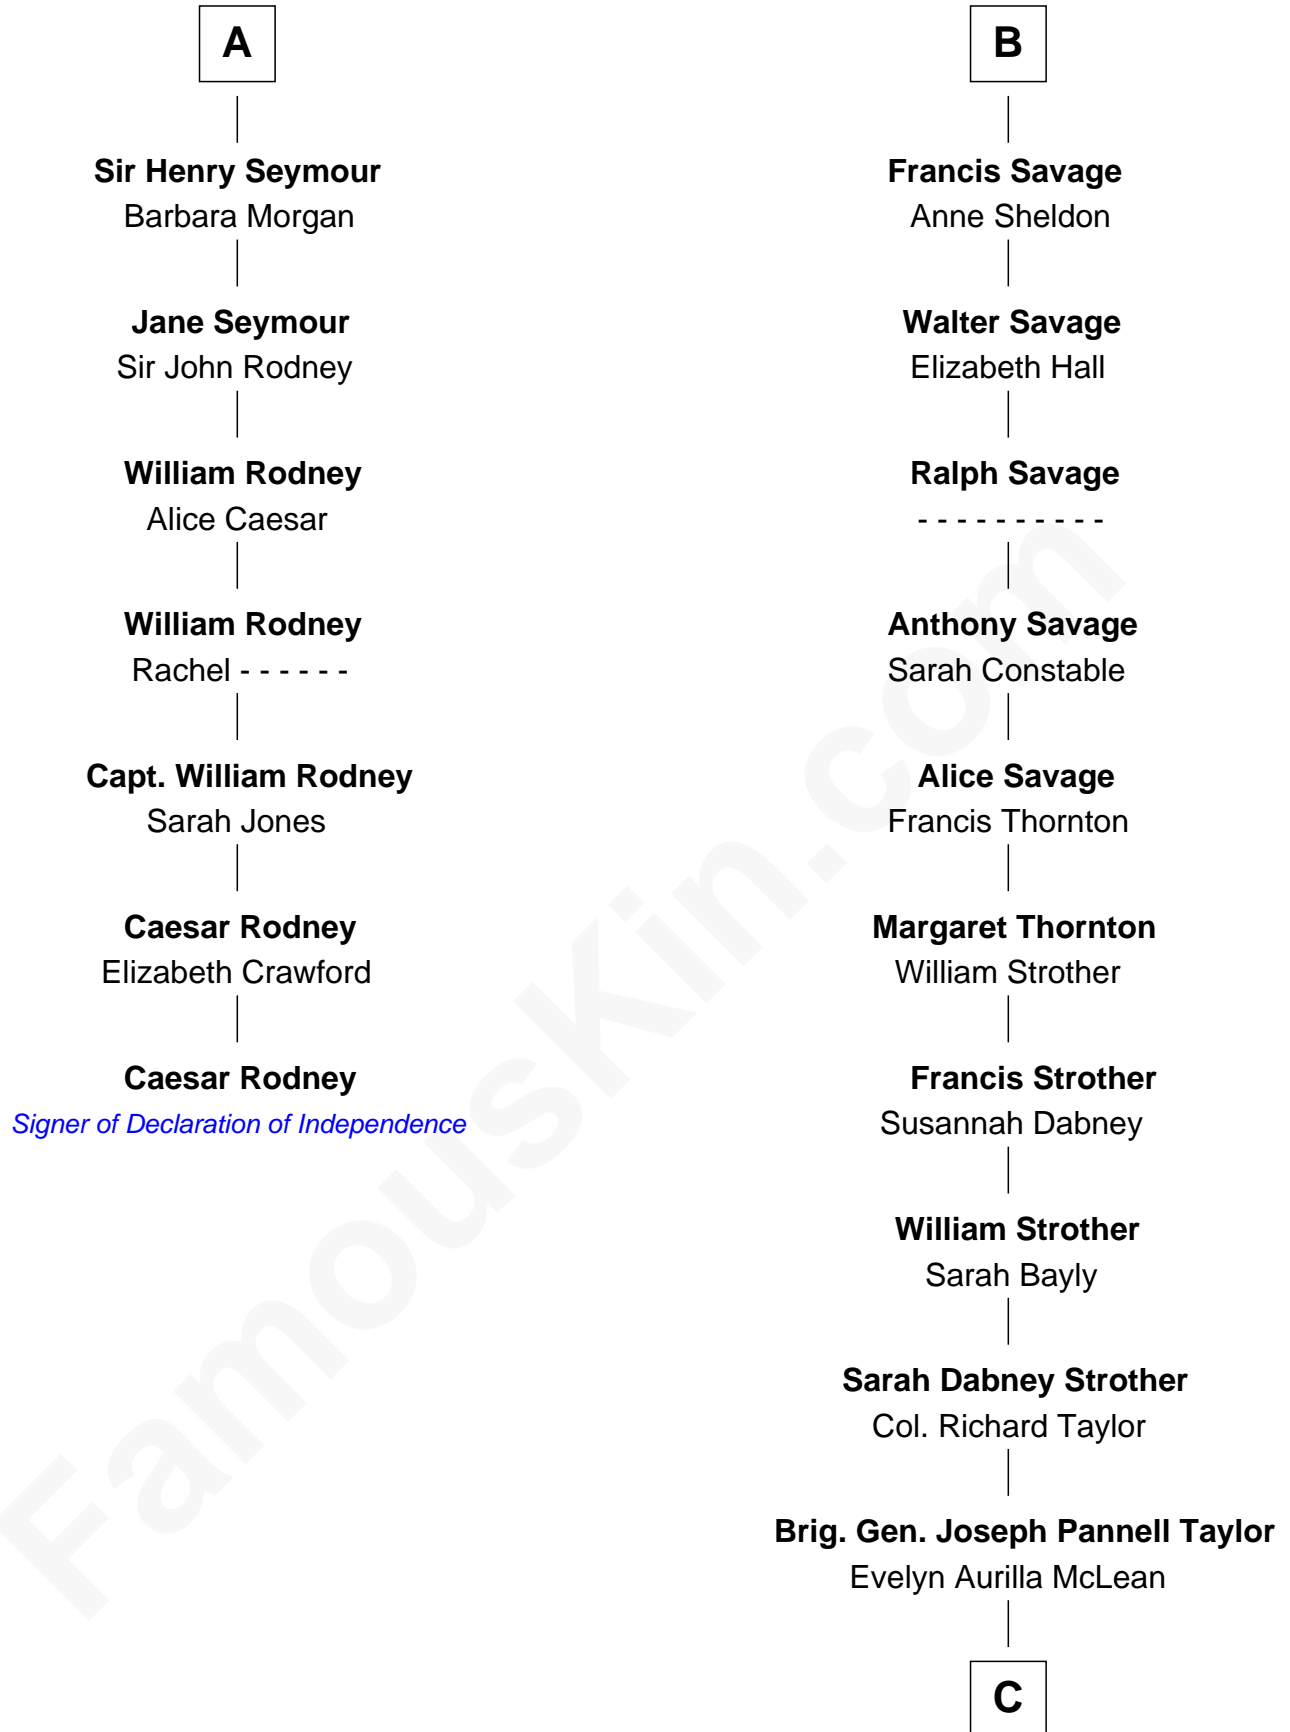

FamousKin.com

Relationship Chart of

Caesar Rodney

Signer of the Declaration of Independence

13th cousin 8 times removed of

Parker Stevenson

TV and Movie Actor

Henry Plantagenet

Katherine Stanley

Sir John Savage

Sir Christopher Savage

Anne Stanley

Sir Christopher Savage

Anne Lygon

B

C

Col. Joseph Hancock Taylor

Mary Montgomery Meigs

Evelyn Taylor

Eli Kirk Price

Philip Price

Sarah Meade Harrison

Sarah Meade Price

Richard Stevenson Parker