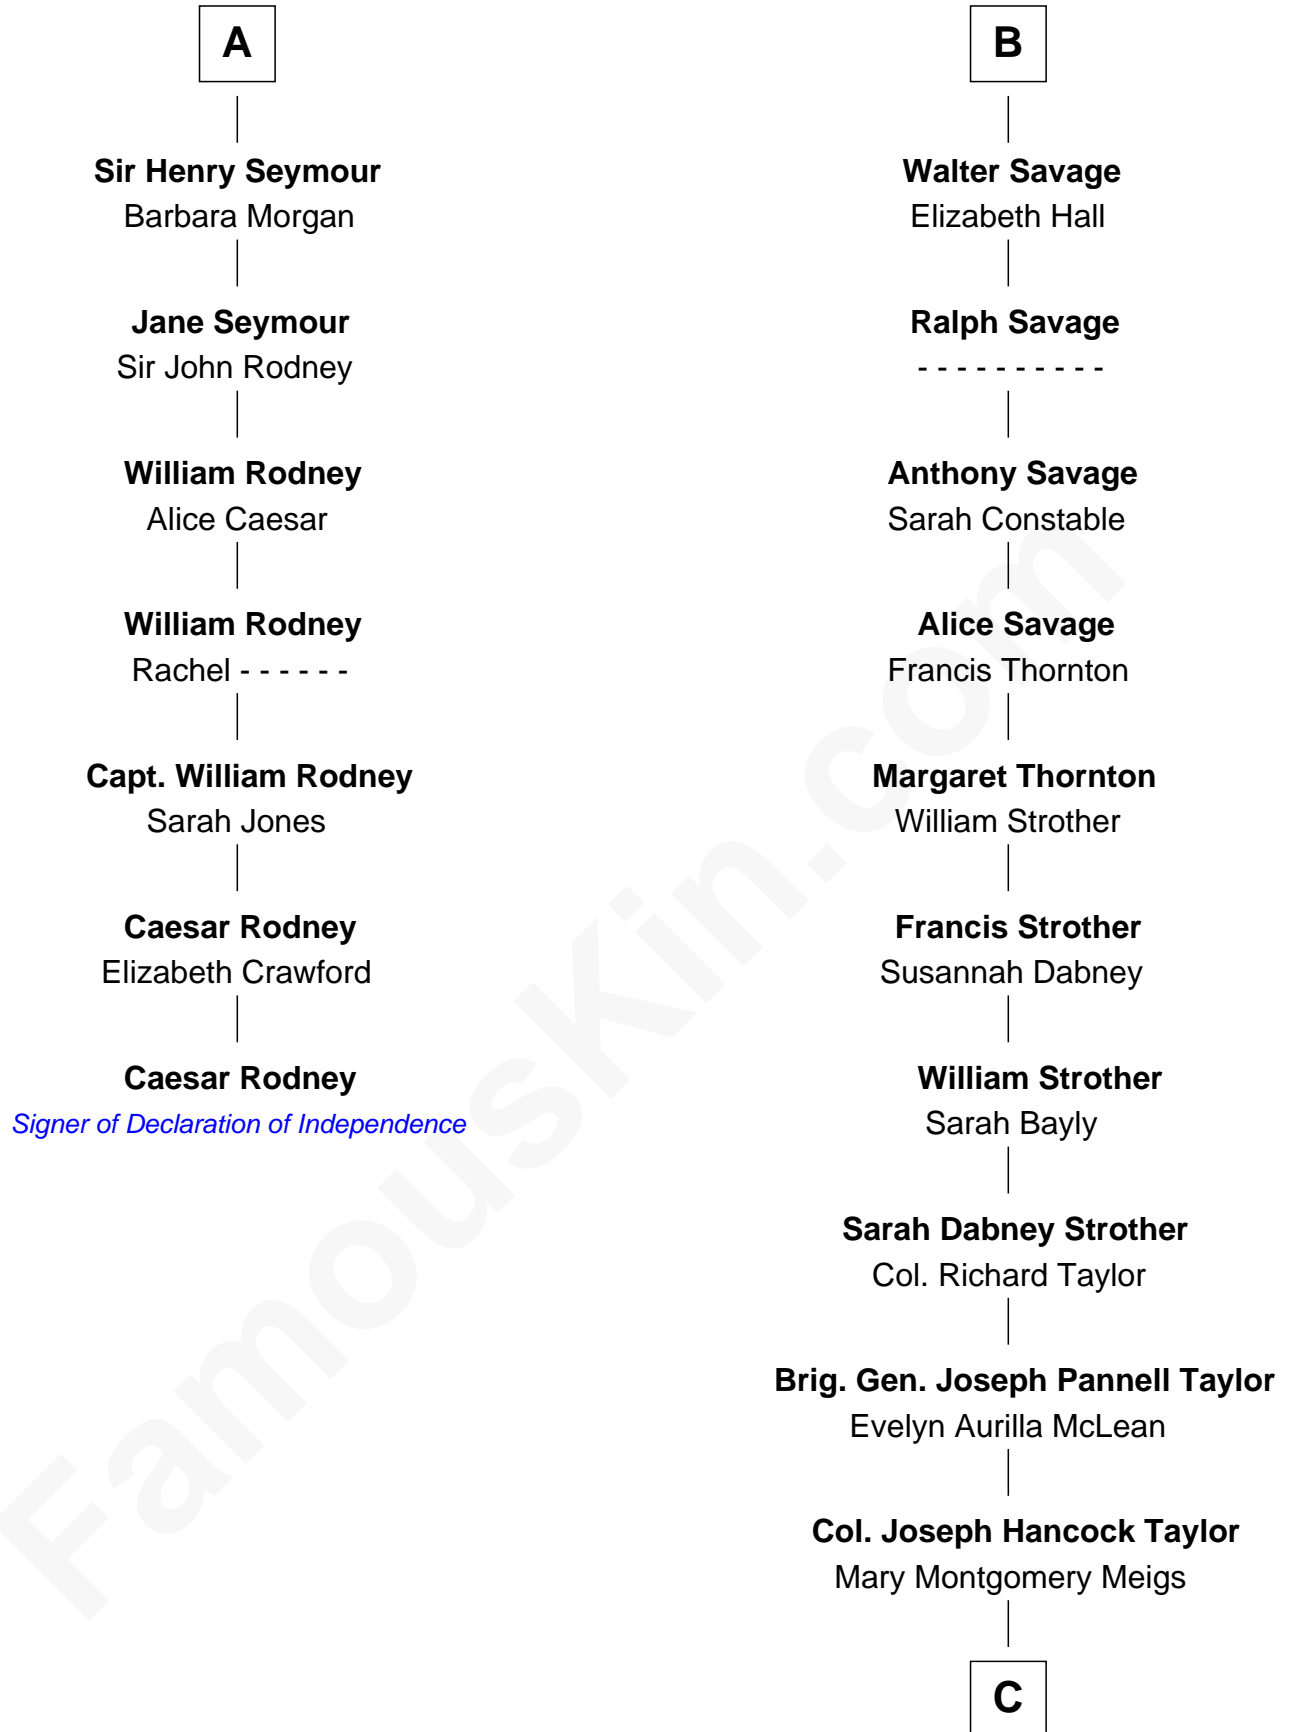

FamousKin.com

Relationship Chart of

Caesar Rodney

Signer of the Declaration of Independence

13th cousin 7 times removed of

Parker Stevenson
TV and Movie Actor

C

Evelyn Taylor

Eli Kirk Price

Philip Price

Sarah Meade Harrison

Sarah Meade Price

Richard Stevenson Parker

Parker Stevenson

TV and Movie Actor

FamousKin.com