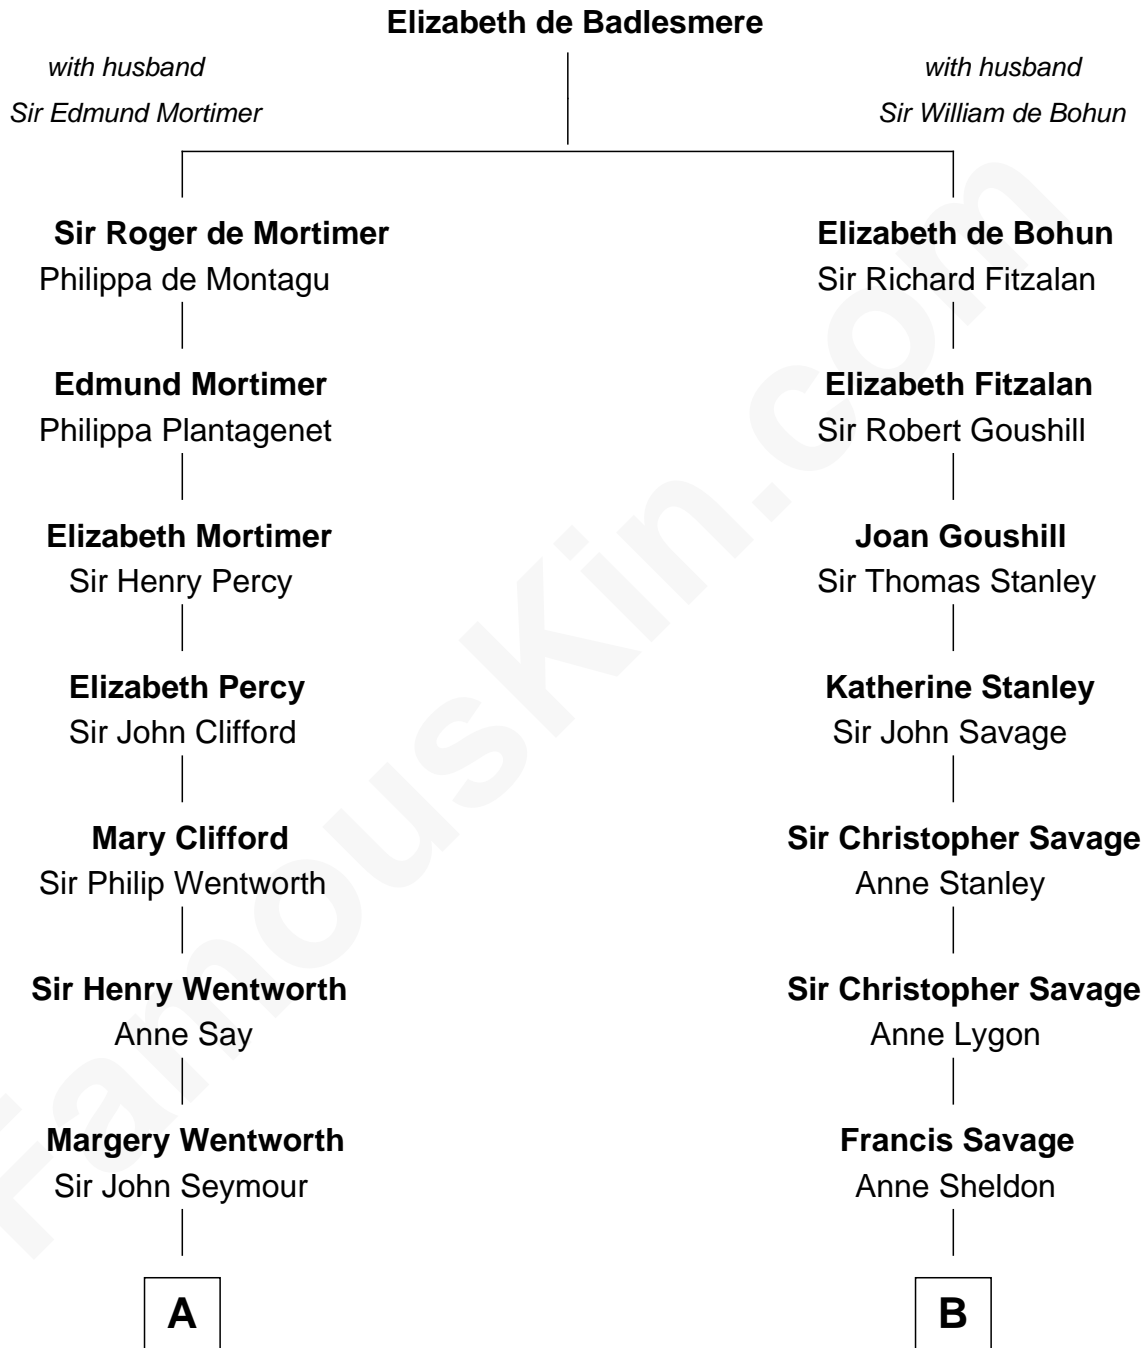

FamousKin.com

Relationship Chart of

Caesar Rodney

Signer of the Declaration of Independence

13th cousin 7 times removed of

Parker Stevenson
TV and Movie Actor

C

Evelyn Taylor

Eli Kirk Price

Philip Price

Sarah Meade Harrison

Sarah Meade Price

Richard Stevenson Parker

Parker Stevenson

TV and Movie Actor

FamousKin.com