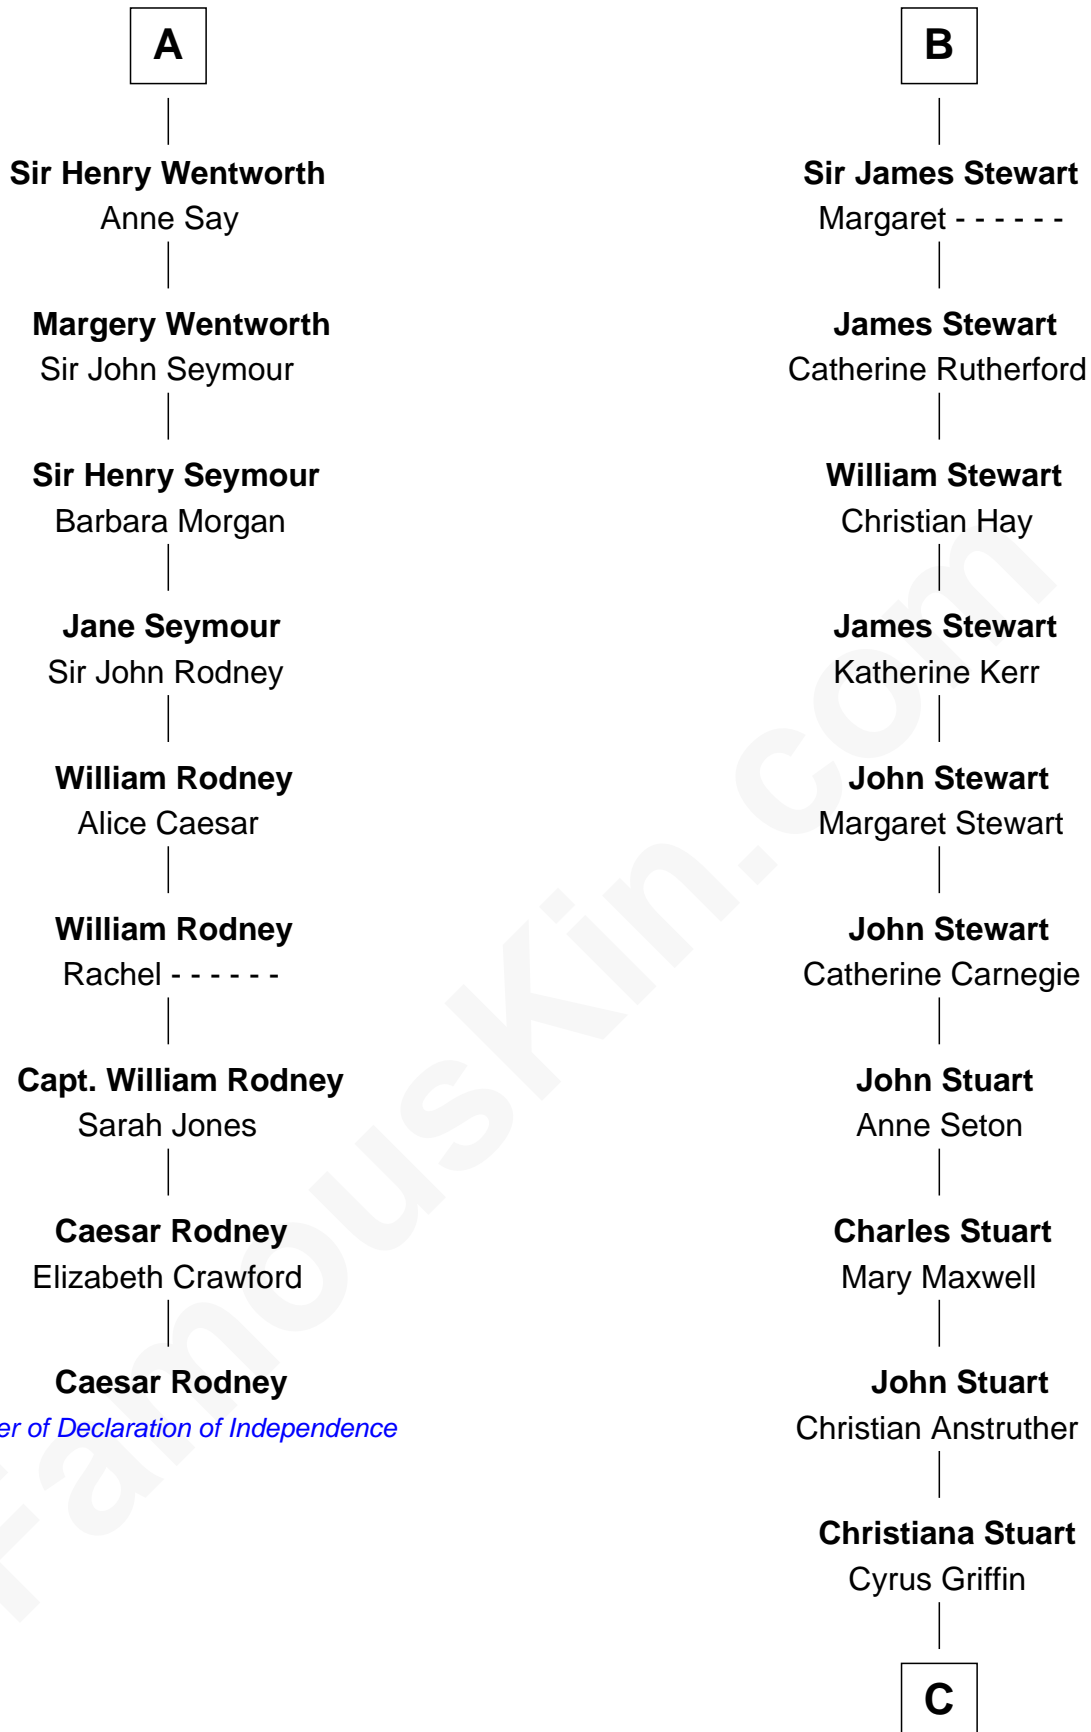

FamousKin.com

Relationship Chart of

Caesar Rodney

Signer of the Declaration of Independence

15th cousin 6 times removed of

Johnny Mercer

Songwriter and Co-Founder of Capitol Records

C

Louisa Griffin
Col. Hugh Mercer

Gen. Hugh Weedon Mercer
Mary Stiles Anderson

George Anderson Mercer
Nanny Maury Herndon

George Anderson Mercer
Lillian Elizabeth Ciucevich

Johnny Mercer
Co-Founder of Capitol Records