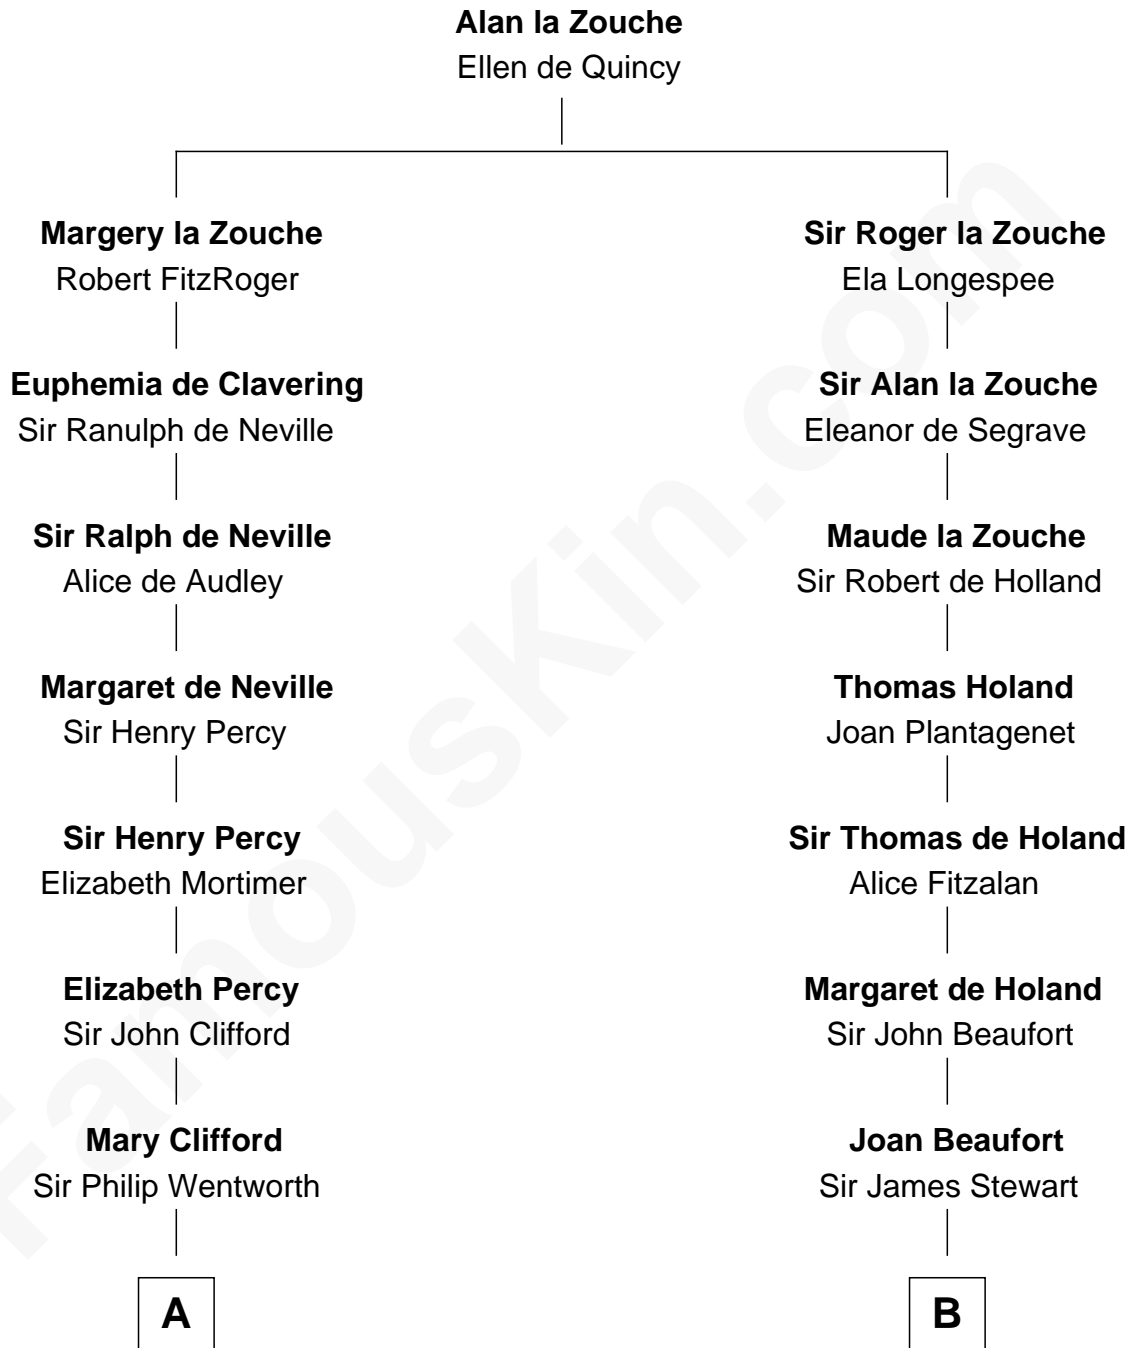

FamousKin.com

Relationship Chart of

Caesar Rodney

Signer of the Declaration of Independence

15th cousin 6 times removed of

Johnny Mercer

Songwriter and Co-Founder of Capitol Records

C

Louisa Griffin
Col. Hugh Mercer

Gen. Hugh Weedon Mercer
Mary Stiles Anderson

George Anderson Mercer
Nanny Maury Herndon

George Anderson Mercer
Lillian Elizabeth Ciucevich

Johnny Mercer
Co-Founder of Capitol Records