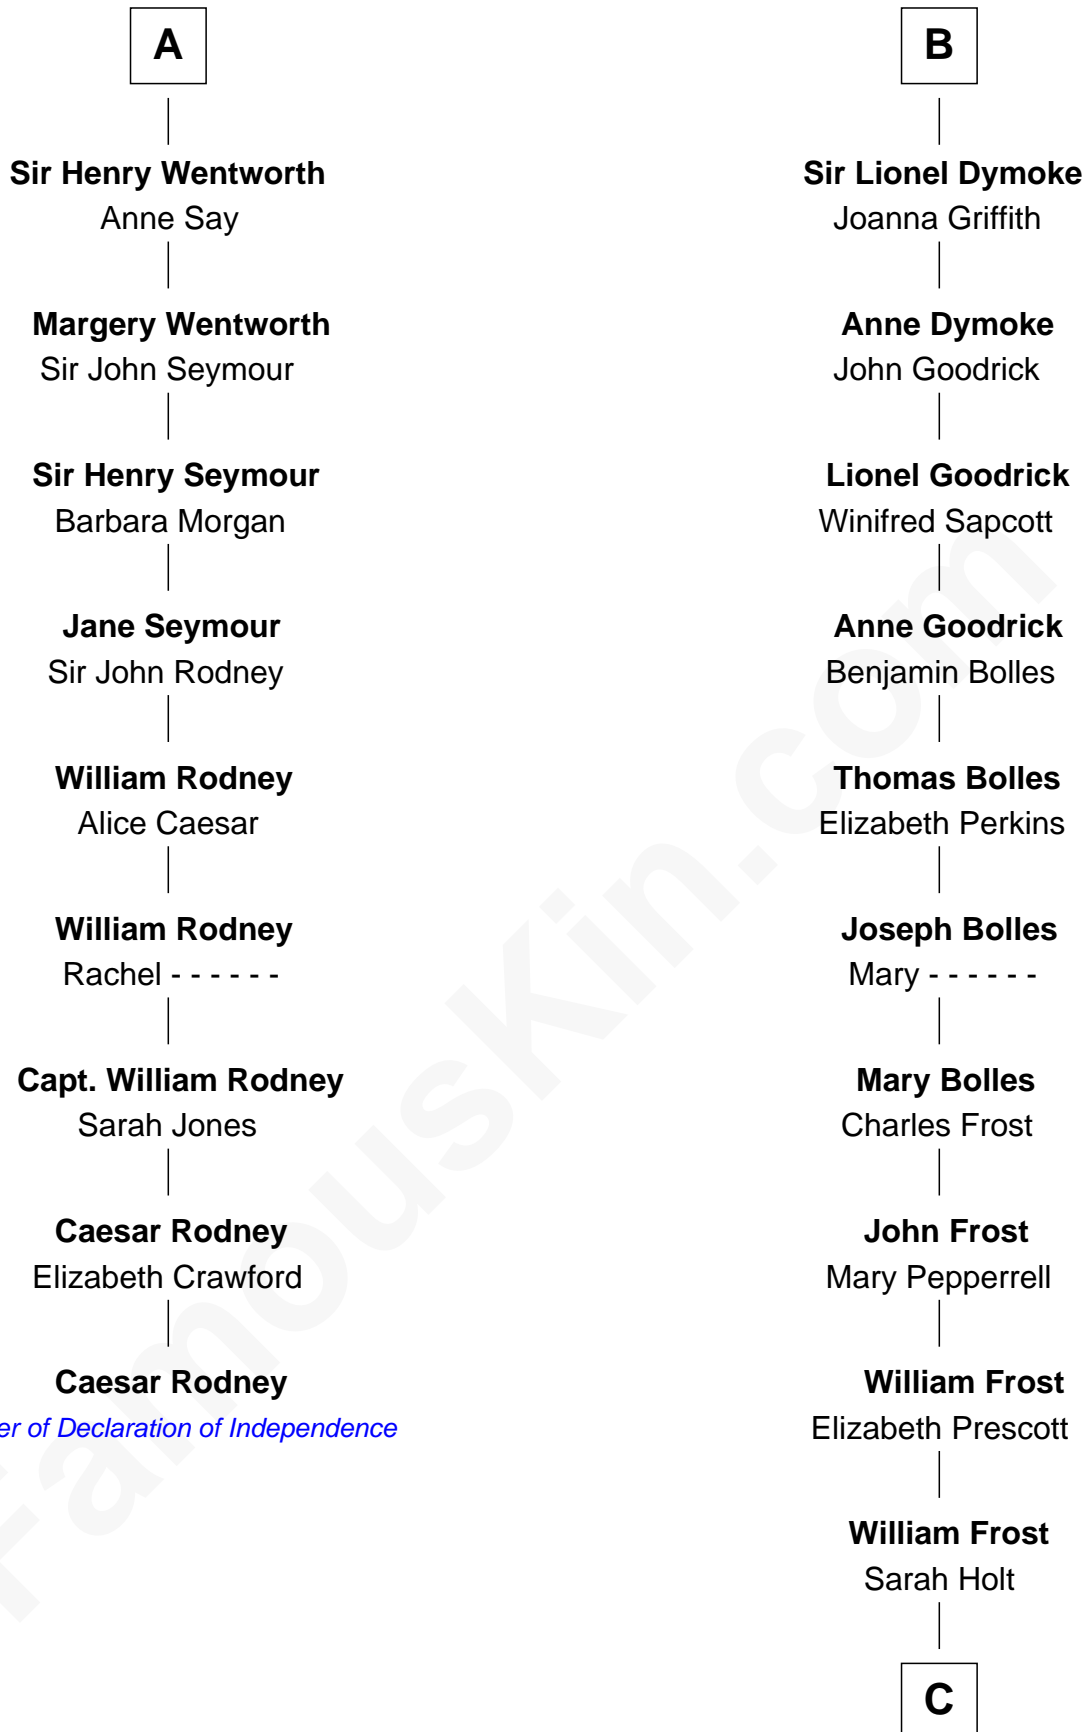

FamousKin.com

Relationship Chart of Caesar Rodney

Signer of the Declaration of Independence

15th cousin 5 times removed of

Robert Frost

Poet and Playwright

C

Samuel Abbott Frost