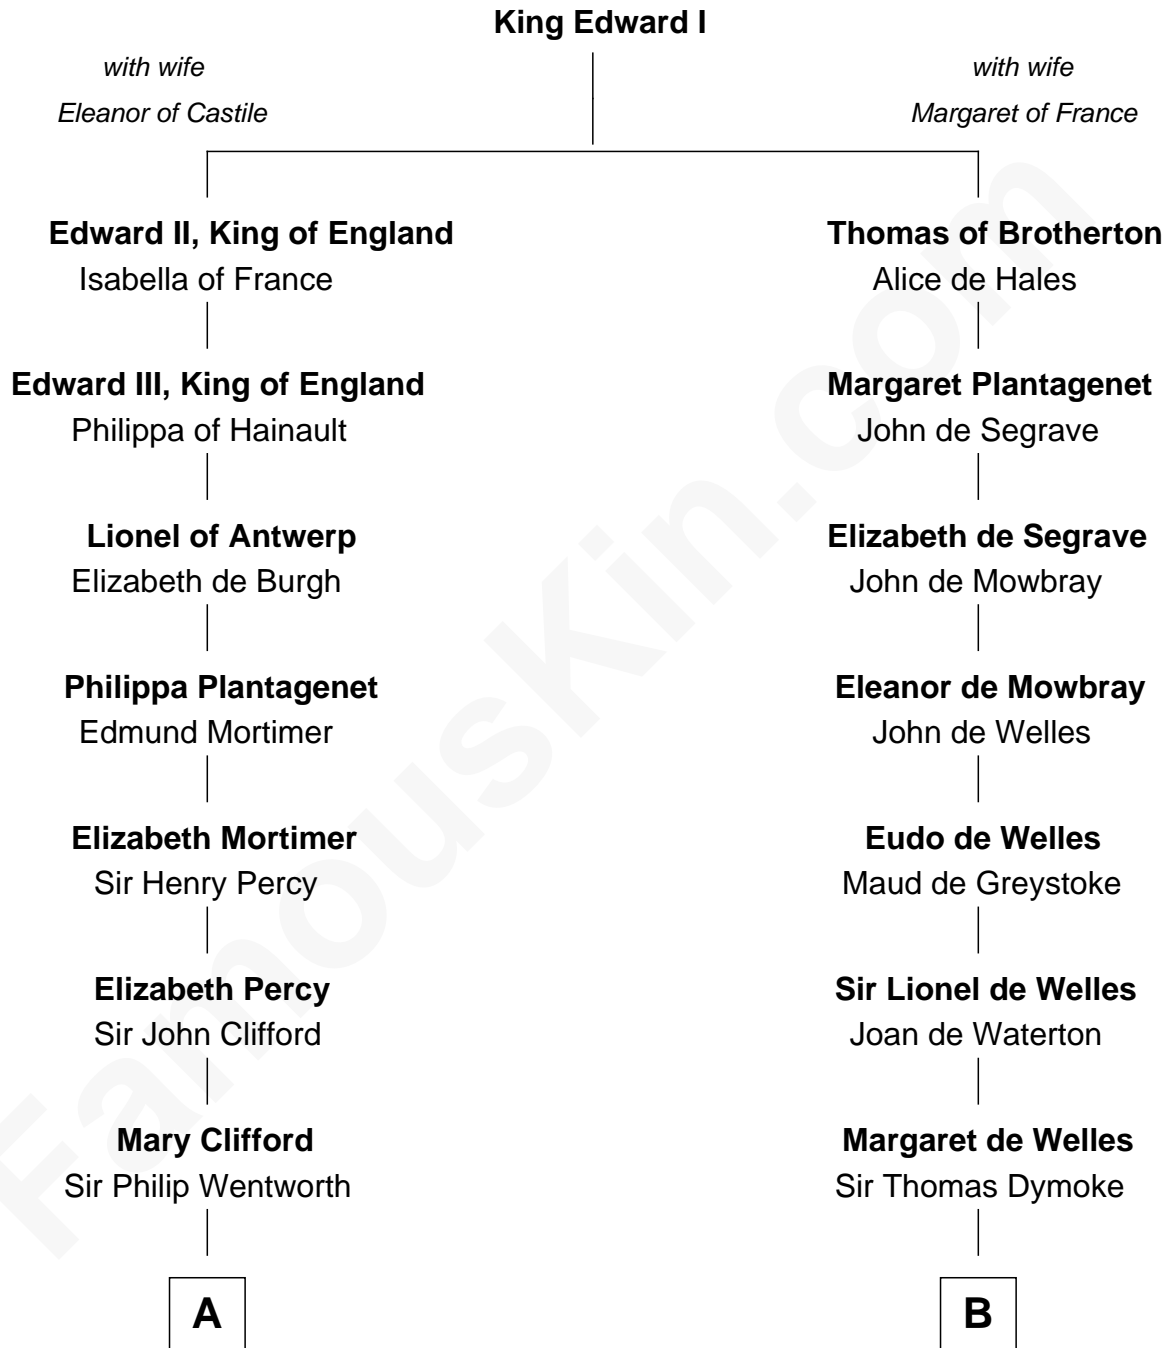

FamousKin.com

Relationship Chart of Caesar Rodney

Signer of the Declaration of Independence

15th cousin 5 times removed of

Robert Frost

Poet and Playwright

C

Samuel Abbott Frost