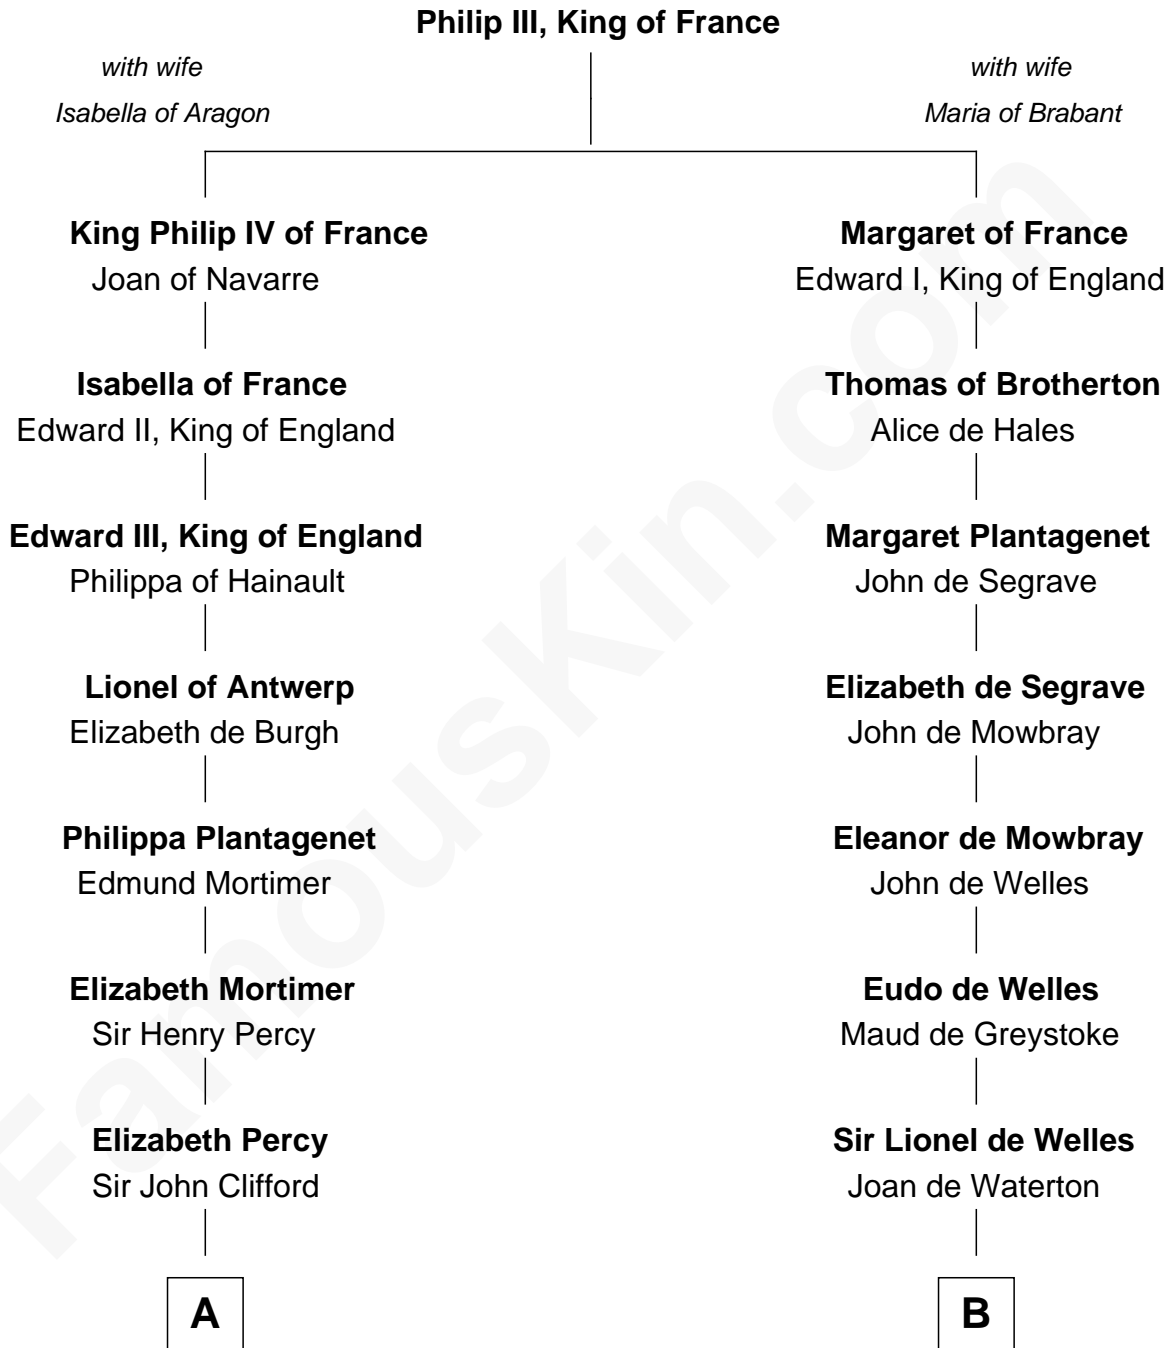

FamousKin.com

Relationship Chart of

Caesar Rodney

Signer of the Declaration of Independence

16th cousin 5 times removed of

Robert Frost

Poet and Playwright

C

William Frost

Sarah Holt

Samuel Abbott Frost

Mary Blunt

William Prescott Frost

Judith Colcord

William Prescott Frost

Isabella Moodie