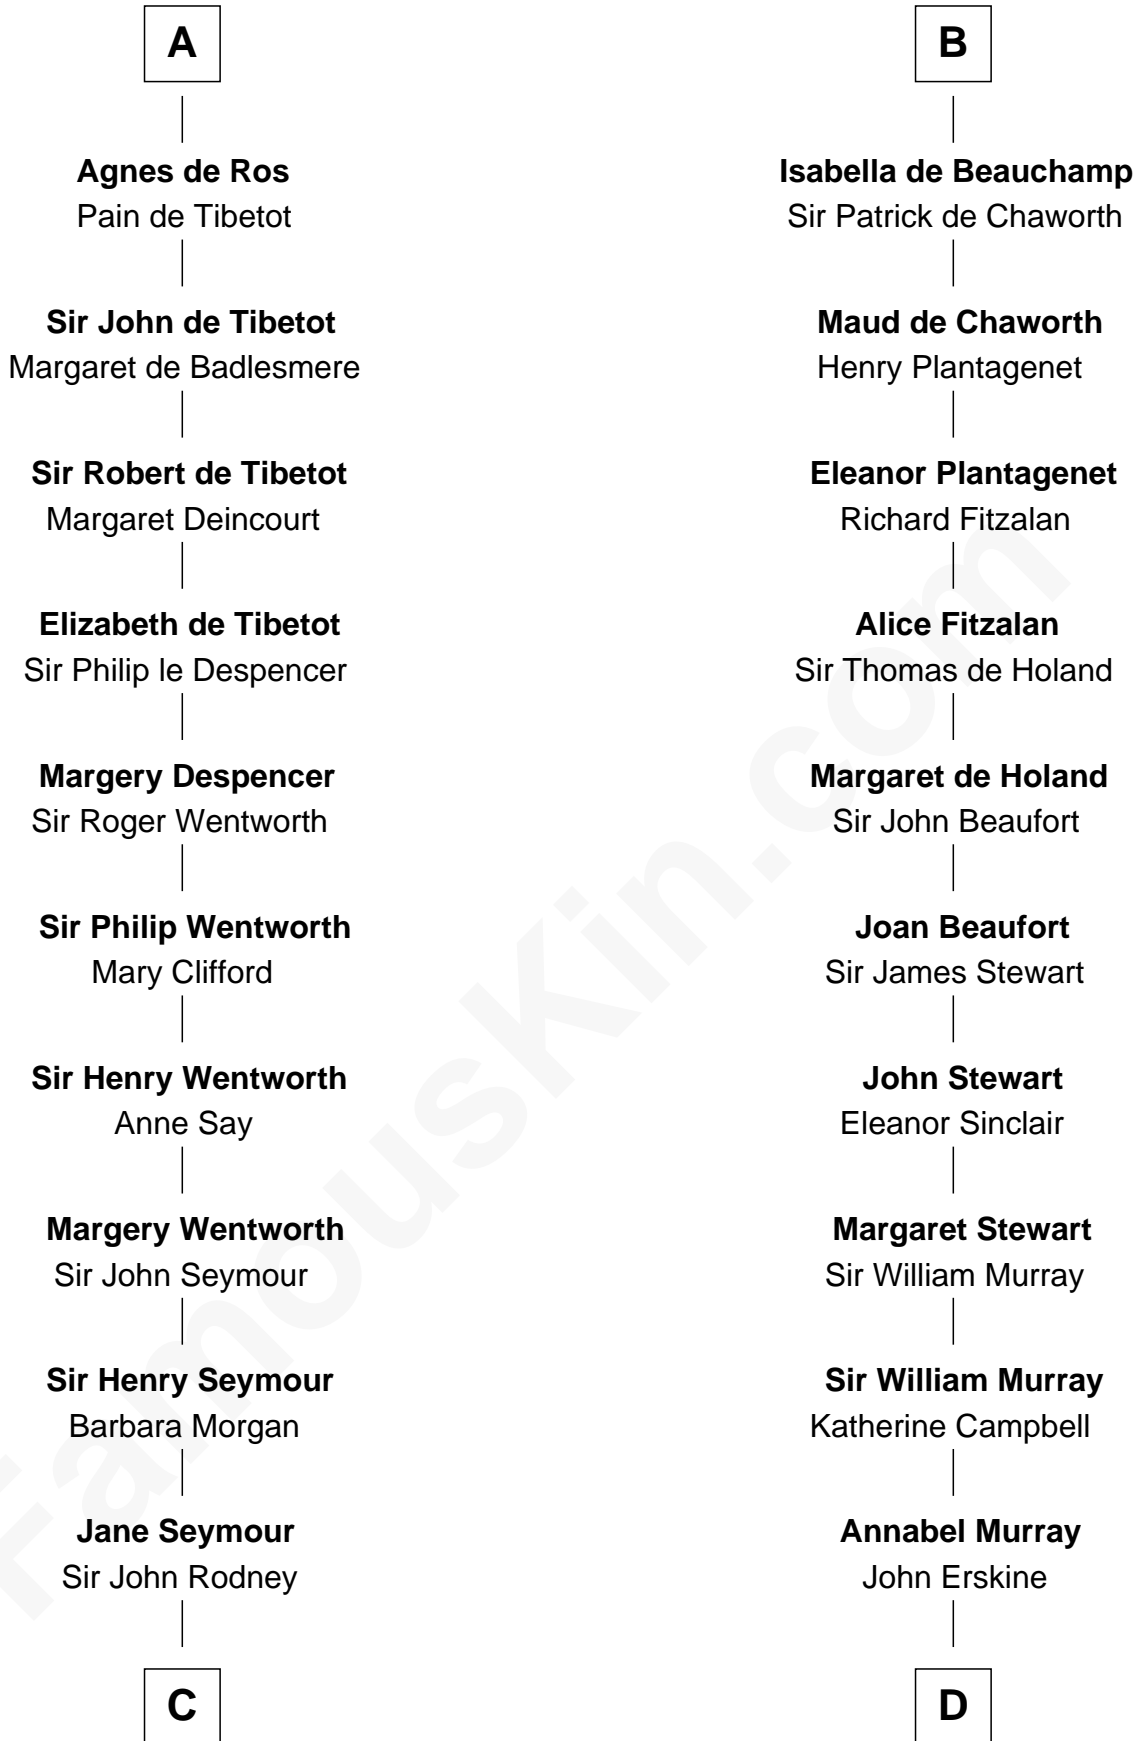

# FamousKin.com Relationship Chart of

**Caesar Rodney**

*Signer of the Declaration of Independence*

21st cousin of

**Major John Pitcairn**

*British Commander at Battle of Lexington*

**Gilbert Crispin**

-----

**C**

**William Rodney**  
Alice Caesar

**William Rodney**  
Rachel - - - - -

**Capt. William Rodney**  
Sarah Jones

**Caesar Rodney**  
Elizabeth Crawford

**Caesar Rodney**  
*Signer of Declaration of Independence*

**D**

**John Erskine**  
Mary Stewart

**Sir Charles Erskine**  
Mary Hope

**Mary Erskine**  
William Hamilton

**Katherine Hamilton**  
Rev. David Pitcairn

**Major John Pitcairn**  
*British Commander at Lexington*