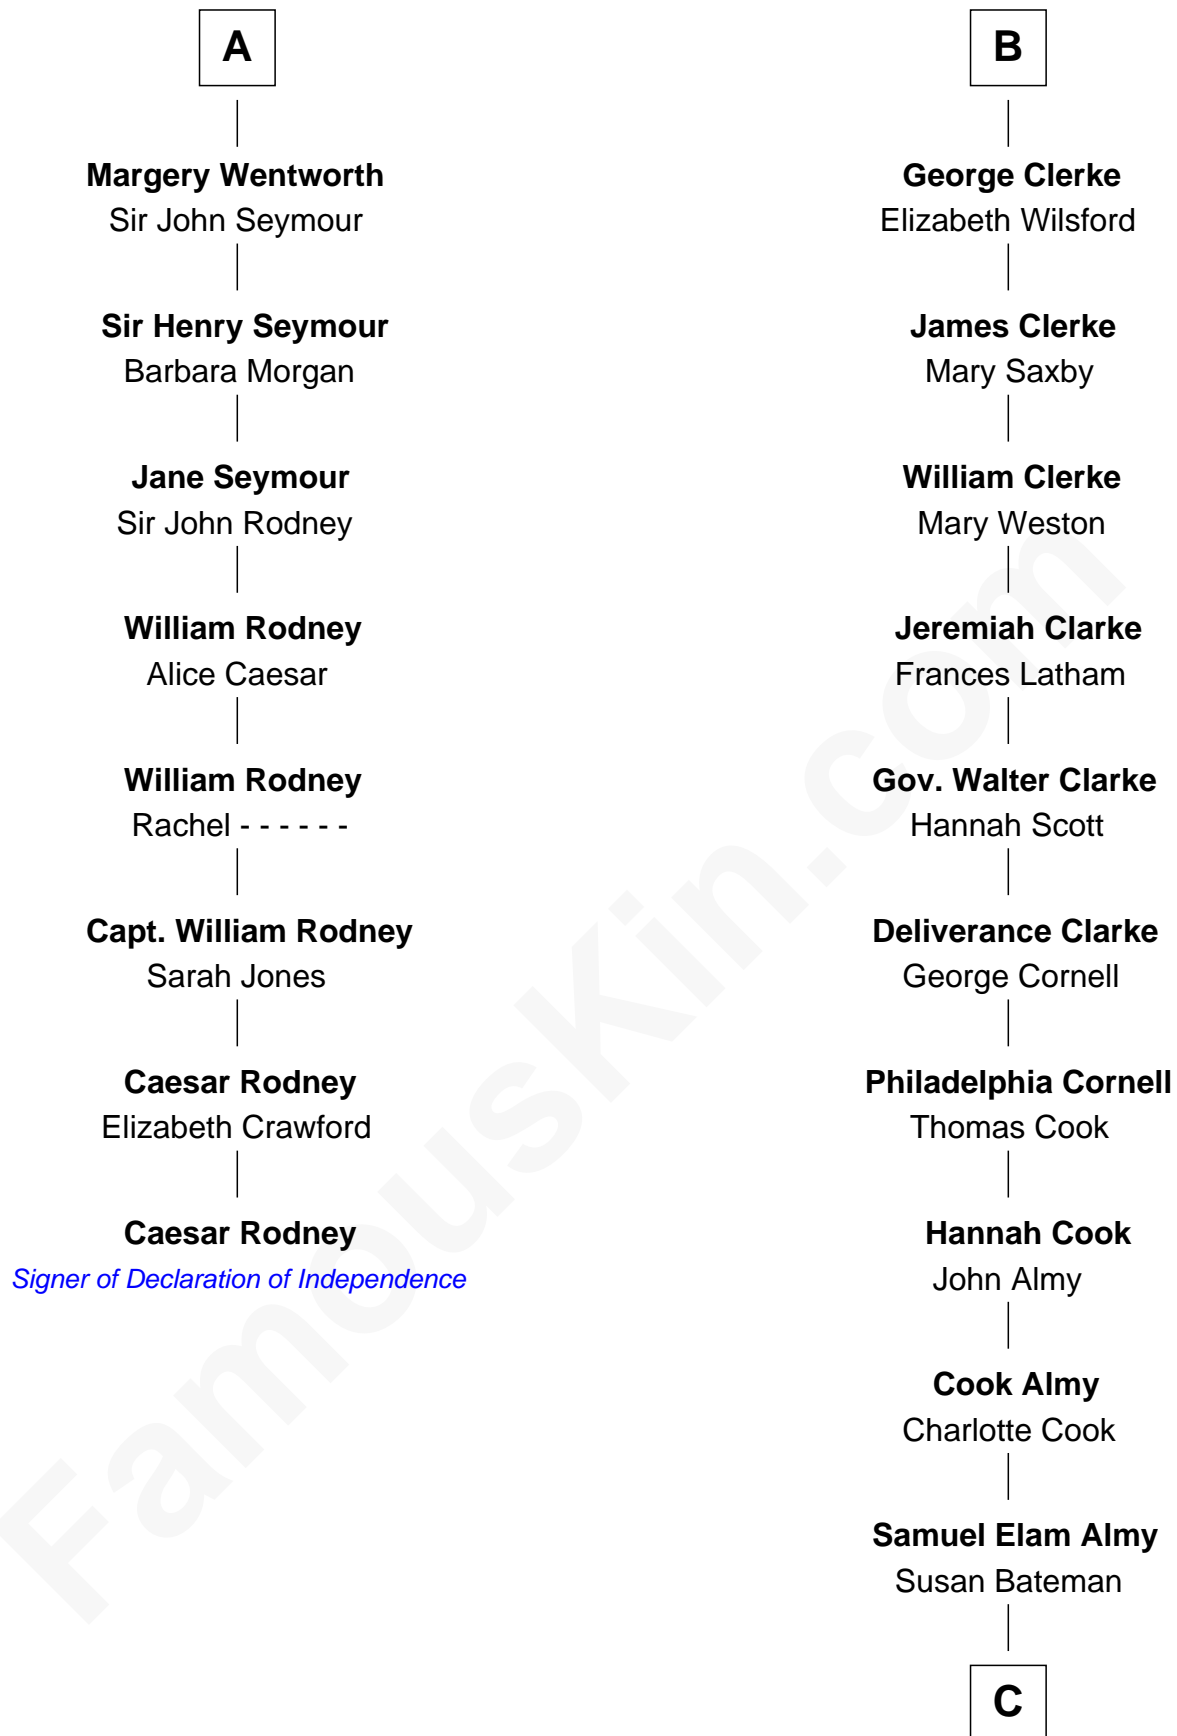

## Relationship Chart of

### Caesar Rodney

*Signer of the Declaration of Independence*

14th cousin 6 times removed of

**Marilyn Monroe**

*Actress, Model, and Singer*

**C**

—  
**Susan Bateman Almy**

Charles Adams Gifford

—  
**Frederick Almy Gifford**

Elizabeth Easton Tennant

—  
**Charles Stanley Gifford**

Gladys Pearl Monroe

—  
**Marilyn Monroe**

*Actress, Model, and Singer*