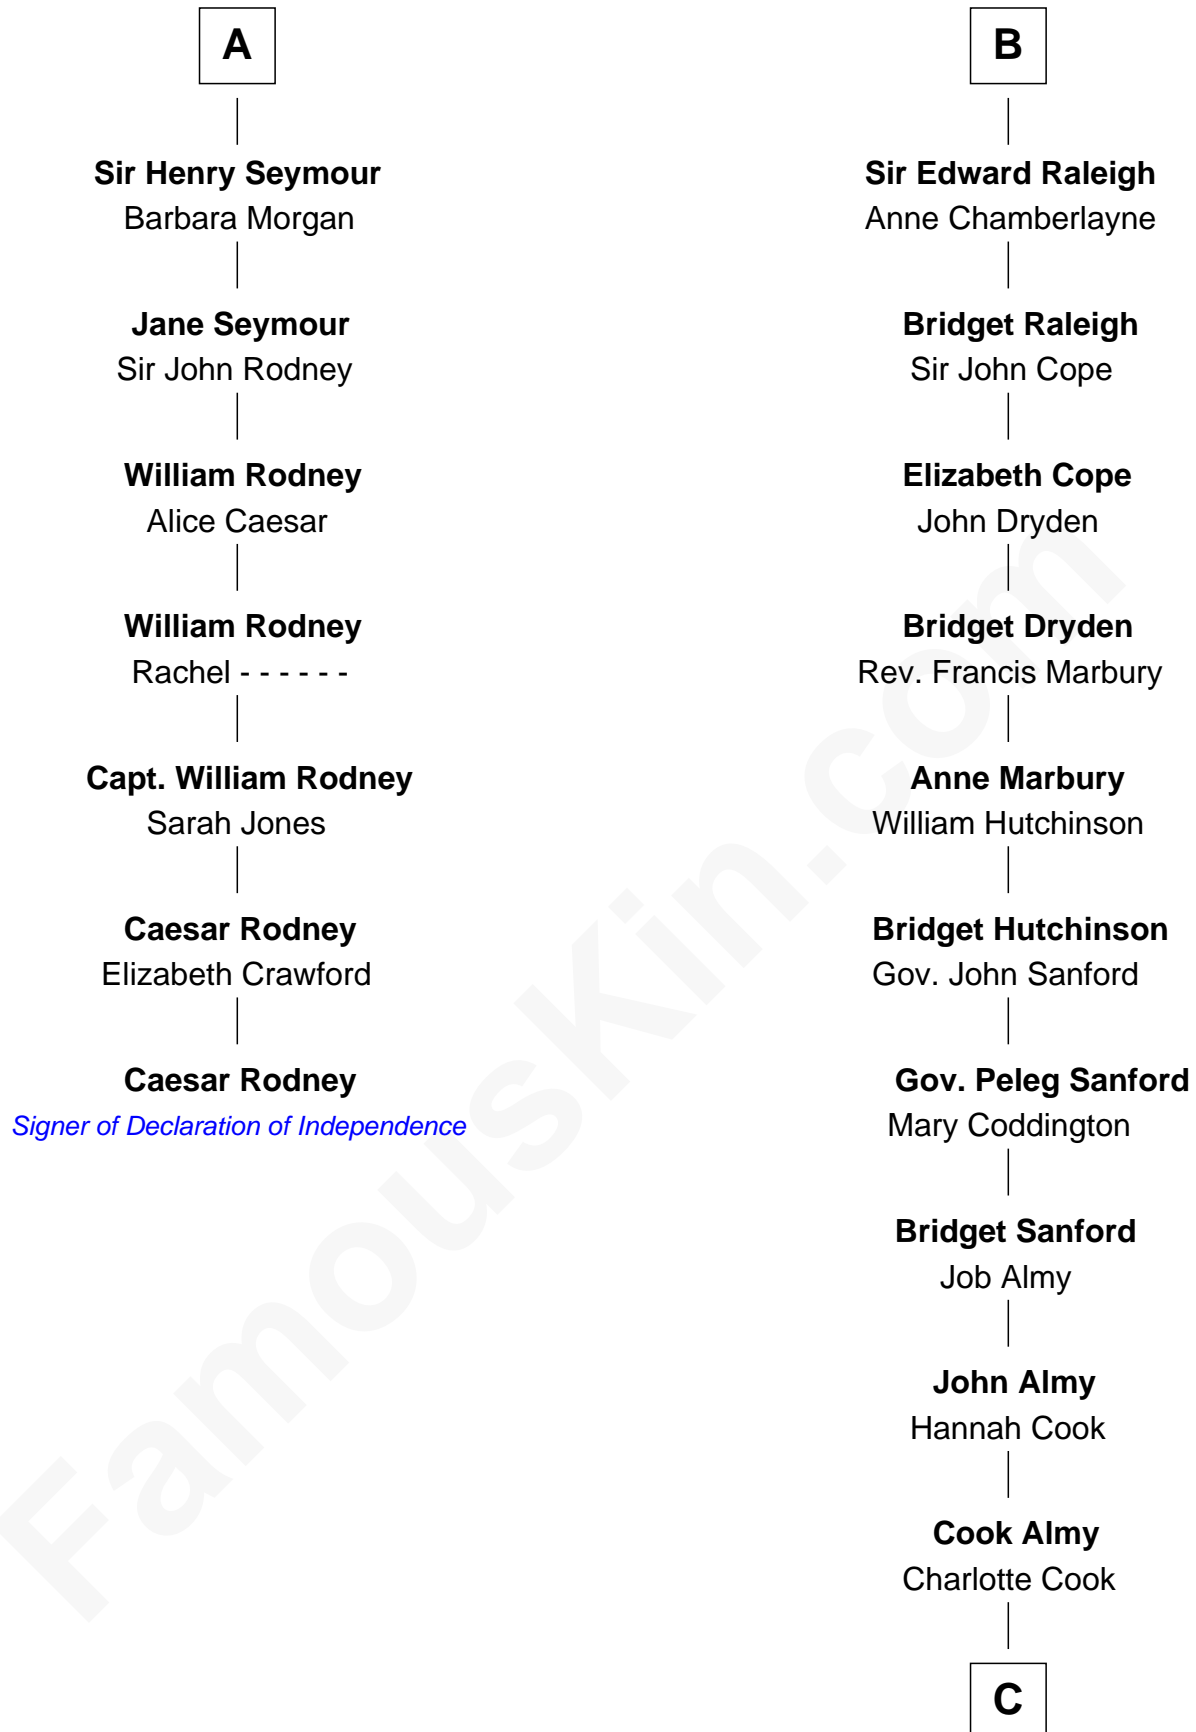

FamousKin.com

Relationship Chart of

Caesar Rodney

Signer of the Declaration of Independence

13th cousin 8 times removed of

Marilyn Monroe

Actress, Model, and Singer

Sir Hugh I de Audley

Margery Wentworth
Sir John Seymour

A

Hugh de Audley
Margaret de Clare

Margaret de Audley
Ralph de Stafford

Elizabeth de Stafford
John de Ferrers

Robert de Ferrers
Margaret Despencer

Phillippa Ferrers
Sir Thomas Greene

Elizabeth Greene
William Raleigh

Sir Edward Raleigh
Margaret Verney

B

C

Samuel Elam Almy

Susan Bateman

Susan Bateman Almy

Charles Adams Gifford